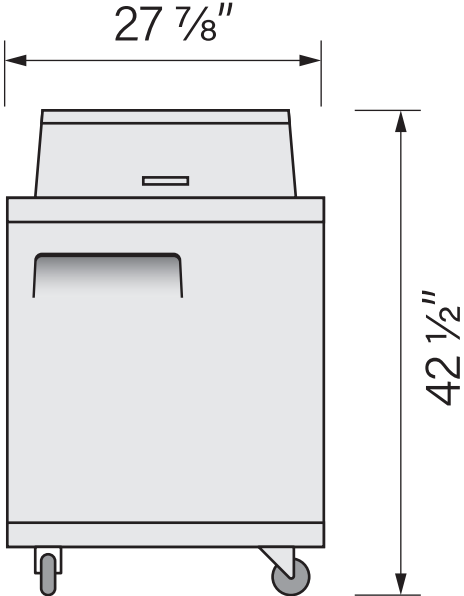

TECHNICAL DATA

Exterior Dimension (In)	27 7/8 x 33 15/16 x 42 1/2
Packing Dimension (In)	30 1/2 x 34 1/2 x 43 1/2
Storage Capacity (Cu-Ft)	7
Shelf Capacity (Sq-Ft)	GN1/6 PANS-12PCS
Temperature range (F)	33 - 41
Voltage	115V/60HZ/1PH

Thermostat	Dixell
Compressor	Embraco
Refrigerant	R290
Doors	1
Shelves	1
Cord Length	2.8M

1 Year warranty on all parts and labor
3 Years warranty on compressor

PLAN VIEW

Pans 12 x 1/6