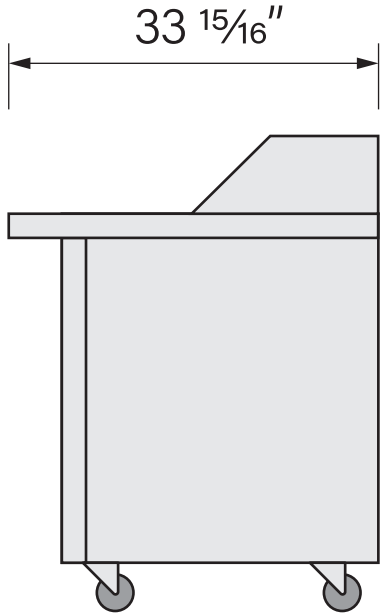

Megatop Sandwich/Salad Prep Table - Stainless Steel

RCMT1-27

Features

- CFC free refrigerant and foam
- Electronic thermostat and digital LED temperature display
- Magnetic gasket can be replaced without any tool
- Material : S/S 304 inside and S/S 430 outside
- PE cutting board is included
- Auto Defrost

TECHNICAL DATA

Exterior Dimension (In)	27 7/8 x 33 15/16 x 42 1/2
Packing Dimension (In)	30 1/2 x 34 1/2 x 43 1/2
Storage Capacity (Cu-Ft)	7
Shelf Capacity (Sq-Ft)	GN1/6 PANS-12PCS
Temperature range (F)	33 - 41
Voltage	115V/60HZ/1PH

Thermostat	Dixell
Compressor	Embraco
Refrigerant	R290
Doors	1
Shelves	1
Cord Length	2.8M

1 Year warranty on all parts and labor
3 Years warranty on compressor

PLAN VIEW

Pans 12 x 1/6