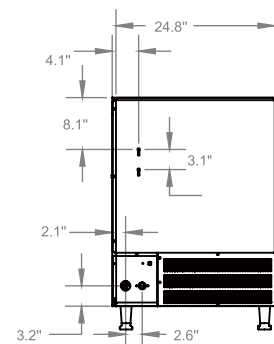

Snooker®

Cube Ice Machine/ Vertical Type (Classic)

SK-89S SK-129S

DESCRIPTION

MODEL	ICE CAPACITY	ICE STORAGE	GROSS WEIGHT	POWER	LENGTH	WIDTH	HEIGHT
SK-89S	80lbs/36Kg/24H	33lbs/15Kg	88lbs/40Kg	350W	19.8in	17.7in	35.9in
SK-129S	120lbs/55Kg/24H	40lbs/18Kg	110lbs/50Kg	446W	19.8in	23.1in	35.9in

PRODUCTS SIZE (Unit:Inch)

Notice: No more than 7.87inch for the drain Unit:Inch

Model SK-129S Shown

Cube Ice Machine/ Vertical Type (Classic)

SK-169S SK-219S SK-289S

DESCRIPTION

MODEL	ICE CAPACITY	ICE STORAGE	GROSS WEIGHT	POWER	LENGTH	WIDTH	HEIGHT
SK-169S	160lbs/73Kg/24H	80lbs/36Kg	143lbs/65KG	451W	26in	27.6in	38.5in
SK-219S	210lbs/95Kg/24H	80lbs/36Kg	145lbs/66KG	526W	26in	27.6in	38.5in
SK-289S	280lbs/127Kg/24H	80lbs/36Kg	147lbs/67KG	726W	26in	27.6in	38.5in

PRODUCTS SIZE (Unit:Inch)

Notice: No more than 7.87inch for the drain Unit:Inch

Snooker®

Cube Ice Machine/Modular Type (Classic)

SK-329

DESCRIPTION

MODEL	ICE CAPACITY	ICE STORAGE	GROSS WEIGHT	POWER	LENGTH	WIDTH	HEIGHT
SK-329	350lbs/160Kg/24H	275lbs/125Kg	205lbs/93KG	790W	22.05in	32.68in	67.64in

PRODUCTS SIZE (Unit:Inch)

Notice: No more than 7.87inch for the drain
Unit:Inch

Cube Ice Machine/Modular Type (Classic)

SK-529

DESCRIPTION

MODEL	ICE CAPACITY	ICE STORAGE	GROSS WEIGHT	POWER	LENGTH	WIDTH	HEIGHT
SK-529	500lbs/225Kg/24H	375lbs/170Kg	264lbs/120KG	1113W	29.92in	32.68in	67.64in