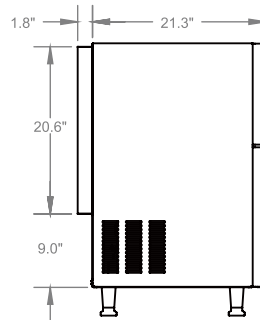

Snooker®

Cube Ice Machine/ Vertical Type (Classic)

SK-89S SK-129S

DESCRIPTION

MODEL	ICE CAPACITY	ICE STORAGE	GROSS WEIGHT	POWER	LENGTH	WIDTH	HEIGHT
SK-89S	80lbs/36Kg/24H	33lbs/15Kg	88lbs/40Kg	350W	19.8in	17.7in	35.9in
SK-129S	120lbs/55Kg/24H	40lbs/18Kg	110lbs/50Kg	446W	19.8in	23.1in	35.9in

PRODUCTS SIZE (Unit:Inch)

Notice: No more than 7.87inch for the drain Unit:Inch

Model SK-129S Shown

Cube Ice Machine/ Vertical Type (Classic)

SK-169S SK-219S SK-289S

DESCRIPTION

MODEL	ICE CAPACITY	ICE STORAGE	GROSS WEIGHT	POWER	LENGTH	WIDTH	HEIGHT
SK-169S	160lbs/73Kg/24H	80lbs/36Kg	143lbs/65KG	451W	26in	27.6in	38.5in
SK-219S	210lbs/95Kg/24H	80lbs/36Kg	145lbs/66KG	526W	26in	27.6in	38.5in
SK-289S	280lbs/127Kg/24H	80lbs/36Kg	147lbs/67KG	726W	26in	27.6in	38.5in

PRODUCTS SIZE (Unit:Inch)

Notice: No more than 7.87inch for the drain Unit:Inch

Snooker®

Cube Ice Machine/Modular Type (Classic)

SK-329

DESCRIPTION

MODEL	ICE CAPACITY	ICE STORAGE	GROSS WEIGHT	POWER	LENGTH	WIDTH	HEIGHT
SK-329	350lbs/160Kg/24H	275lbs/125Kg	205lbs/93KG	790W	22.05in	32.68in	67.64in

PRODUCTS SIZE (Unit:Inch)

Notice: No more than 7.87inch for the drain
Unit:Inch

Cube Ice Machine/Modular Type (Classic)

SK-529

DESCRIPTION

MODEL	ICE CAPACITY	ICE STORAGE	GROSS WEIGHT	POWER	LENGTH	WIDTH	HEIGHT
SK-529	500lbs/225Kg/24H	375lbs/170Kg	264lbs/120KG	1113W	29.92in	32.68in	67.64in