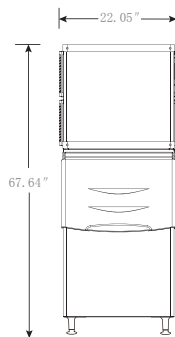

Snooker®

Cube Ice Machine/ Vertical Type (Classic)

SK-89S SK-129S

DESCRIPTION

MODEL	ICE CAPACITY	ICE STORAGE	GROSS WEIGHT	POWER	LENGTH	WIDTH	HEIGHT
SK-89S	80lbs/36Kg/24H	33lbs/15Kg	88lbs/40Kg	350W	19.8in	17.7in	35.9in
SK-129S	120lbs/55Kg/24H	40lbs/18Kg	110lbs/50Kg	446W	19.8in	23.1in	35.9in

PRODUCTS SIZE (Unit:Inch)

Notice: No more than 7.87inch for the drain Unit:Inch

Model SK-129S Shown

Cube Ice Machine/ Vertical Type (Classic)

SK-169S SK-219S SK-289S

DESCRIPTION

MODEL	ICE CAPACITY	ICE STORAGE	GROSS WEIGHT	POWER	LENGTH	WIDTH	HEIGHT
SK-169S	160lbs/73Kg/24H	80lbs/36Kg	143lbs/65KG	451W	26in	27.6in	38.5in
SK-219S	210lbs/95Kg/24H	80lbs/36Kg	145lbs/66KG	526W	26in	27.6in	38.5in
SK-289S	280lbs/127Kg/24H	80lbs/36Kg	147lbs/67KG	726W	26in	27.6in	38.5in

PRODUCTS SIZE (Unit:Inch)

Notice: No more than 7.87inch for the drain Unit:Inch

Snooker®

Cube Ice Machine/Modular Type (Classic)

SK-329

DESCRIPTION

MODEL	ICE CAPACITY	ICE STORAGE	GROSS WEIGHT	POWER	LENGTH	WIDTH	HEIGHT
SK-329	350lbs/160Kg/24H	275lbs/125Kg	205lbs/93KG	790W	22.05in	32.68in	67.64in

PRODUCTS SIZE (Unit:Inch)

Notice: No more than 7.87inch for the drain
Unit:Inch

Cube Ice Machine/Modular Type (Classic)

SK-529

DESCRIPTION

MODEL	ICE CAPACITY	ICE STORAGE	GROSS WEIGHT	POWER	LENGTH	WIDTH	HEIGHT
SK-529	500lbs/225Kg/24H	375lbs/170Kg	264lbs/120KG	1113W	29.92in	32.68in	67.64in