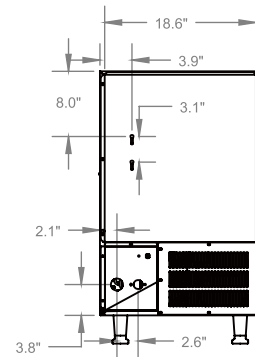

Snooker®

Cube Ice Machine/ Vertical Type (Classic)

SK-89S SK-129S

DESCRIPTION

MODEL	ICE CAPACITY	ICE STORAGE	GROSS WEIGHT	POWER	LENGTH	WIDTH	HEIGHT
SK-89S	80lbs/36Kg/24H	33lbs/15Kg	88lbs/40Kg	350W	19.8in	17.7in	35.9in
SK-129S	120lbs/55Kg/24H	40lbs/18Kg	110lbs/50Kg	446W	19.8in	23.1in	35.9in

PRODUCTS SIZE (Unit:Inch)

Notice: No more than 7.87inch for the drain Unit:Inch

Model SK-129S Shown

Cube Ice Machine/ Vertical Type (Classic)

SK-169S SK-219S SK-289S

DESCRIPTION

MODEL	ICE CAPACITY	ICE STORAGE	GROSS WEIGHT	POWER	LENGTH	WIDTH	HEIGHT
SK-169S	160lbs/73Kg/24H	80lbs/36Kg	143lbs/65KG	451W	26in	27.6in	38.5in
SK-219S	210lbs/95Kg/24H	80lbs/36Kg	145lbs/66KG	526W	26in	27.6in	38.5in
SK-289S	280lbs/127Kg/24H	80lbs/36Kg	147lbs/67KG	726W	26in	27.6in	38.5in

PRODUCTS SIZE (Unit:Inch)

Notice: No more than 7.87inch for the drain Unit:Inch

Snooker®

Cube Ice Machine/Modular Type (Classic)

SK-329

DESCRIPTION

MODEL	ICE CAPACITY	ICE STORAGE	GROSS WEIGHT	POWER	LENGTH	WIDTH	HEIGHT
SK-329	350lbs/160Kg/24H	275lbs/125Kg	205lbs/93KG	790W	22.05in	32.68in	67.64in

PRODUCTS SIZE (Unit:Inch)

Notice: No more than 7.87inch for the drain
Unit:Inch

Cube Ice Machine/Modular Type (Classic)

SK-529

DESCRIPTION

MODEL	ICE CAPACITY	ICE STORAGE	GROSS WEIGHT	POWER	LENGTH	WIDTH	HEIGHT
SK-529	500lbs/225Kg/24H	375lbs/170Kg	264lbs/120KG	1113W	29.92in	32.68in	67.64in