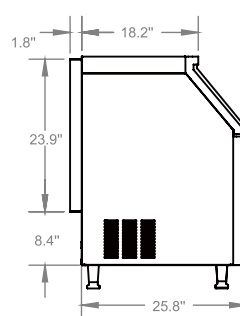

Snooker®

Cube Ice Machine/ Vertical Type (Classic)

SK-89S SK-129S

DESCRIPTION

MODEL	ICE CAPACITY	ICE STORAGE	GROSS WEIGHT	POWER	LENGTH	WIDTH	HEIGHT
SK-89S	80lbs/36Kg/24H	33lbs/15Kg	88lbs/40Kg	350W	19.8in	17.7in	35.9in
SK-129S	120lbs/55Kg/24H	40lbs/18Kg	110lbs/50Kg	446W	19.8in	23.1in	35.9in

PRODUCTS SIZE (Unit:Inch)

Notice: No more than 7.87inch for the drain Unit:Inch

Model SK-129S Shown

Cube Ice Machine/ Vertical Type (Classic)

SK-169S SK-219S SK-289S

DESCRIPTION

MODEL	ICE CAPACITY	ICE STORAGE	GROSS WEIGHT	POWER	LENGTH	WIDTH	HEIGHT
SK-169S	160lbs/73Kg/24H	80lbs/36Kg	143lbs/65KG	451W	26in	27.6in	38.5in
SK-219S	210lbs/95Kg/24H	80lbs/36Kg	145lbs/66KG	526W	26in	27.6in	38.5in
SK-289S	280lbs/127Kg/24H	80lbs/36Kg	147lbs/67KG	726W	26in	27.6in	38.5in

PRODUCTS SIZE (Unit:Inch)

Notice: No more than 7.87inch for the drain Unit:Inch

Snooker®

Cube Ice Machine/Modular Type (Classic)

SK-329

DESCRIPTION

MODEL	ICE CAPACITY	ICE STORAGE	GROSS WEIGHT	POWER	LENGTH	WIDTH	HEIGHT
SK-329	350lbs/160Kg/24H	275lbs/125Kg	205lbs/93KG	790W	22.05in	32.68in	67.64in

PRODUCTS SIZE (Unit:Inch)

Notice: No more than 7.87inch for the drain
Unit:Inch

Cube Ice Machine/Modular Type (Classic)

SK-529

DESCRIPTION

MODEL	ICE CAPACITY	ICE STORAGE	GROSS WEIGHT	POWER	LENGTH	WIDTH	HEIGHT
SK-529	500lbs/225Kg/24H	375lbs/170Kg	264lbs/120KG	1113W	29.92in	32.68in	67.64in