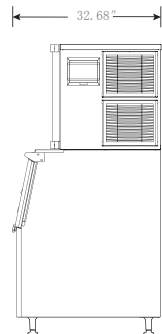

MODEL	ICE CAPACITY	ICE STORAGE	GROSS WEIGHT	POWER	LENGTH	WIDTH	HEIGHT
SK-529	500lbs/225Kg/24H	375lbs/170Kg	264lbs/120KG	1113W	29.92in	32.68in	67.64in

PRODUCTS SIZE (Unit:Inch)