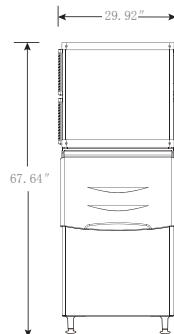

PRODUCTS SIZE (Unit:Inch)

Notice: No more than 7.87inch for the drain Unit:Inch

Model SK-129S Shown

Cube Ice Machine/ Vertical Type (Classic)

SK-169S SK-219S SK-289S

DESCRIPTION

MODEL	ICE CAPACITY	ICE STORAGE	GROSS WEIGHT	POWER	LENGTH	WIDTH	HEIGHT
SK-169S	160lbs/73Kg/24H	80lbs/36Kg	143lbs/65KG	451W	26in	27.6in	38.5in
SK-219S	210lbs/95Kg/24H	80lbs/36Kg	145lbs/66KG	526W	26in	27.6in	38.5in
SK-289S	280lbs/127Kg/24H	80lbs/36Kg	147lbs/67KG	726W	26in	27.6in	38.5in

PRODUCTS SIZE (Unit:Inch)

Notice: No more than 7.87inch for the drain Unit:Inch

Snooker®

Cube Ice Machine/Modular Type (Classic)

SK-329

DESCRIPTION

MODEL	ICE CAPACITY	ICE STORAGE	GROSS WEIGHT	POWER	LENGTH	WIDTH	HEIGHT
SK-329	350lbs/160Kg/24H	275lbs/125Kg	205lbs/93KG	790W	22.05in	32.68in	67.64in

PRODUCTS SIZE (Unit:Inch)

Notice: No more than 7.87inch for the drain
Unit:Inch

Cube Ice Machine/Modular Type (Classic)

SK-529

DESCRIPTION

MODEL	ICE CAPACITY	ICE STORAGE	GROSS WEIGHT	POWER	LENGTH	WIDTH	HEIGHT
SK-529	500lbs/225Kg/24H	375lbs/170Kg	264lbs/120KG	1113W	29.92in	32.68in	67.64in

PRODUCTS SIZE (Unit:Inch)

Notice: No more than 7.87inch for the drain
Unit:Inch