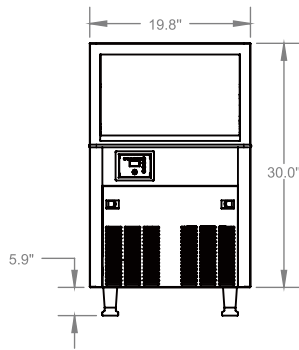

Snooker®

Cube Ice Machine/ Vertical Type (Classic)

SK-89S SK-129S

DESCRIPTION

MODEL	ICE CAPACITY	ICE STORAGE	GROSS WEIGHT	POWER	LENGTH	WIDTH	HEIGHT
SK-89S	80lbs/36Kg/24H	33lbs/15Kg	88lbs/40Kg	350W	19.8in	17.7in	35.9in
SK-129S	120lbs/55Kg/24H	40lbs/18Kg	110lbs/50Kg	446W	19.8in	23.1in	35.9in

PRODUCTS SIZE (Unit:Inch)

Notice: No more than 7.87inch for the drain Unit:Inch

Model SK-129S Shown

Cube Ice Machine/ Vertical Type (Classic)

SK-169S SK-219S SK-289S

DESCRIPTION

MODEL	ICE CAPACITY	ICE STORAGE	GROSS WEIGHT	POWER	LENGTH	WIDTH	HEIGHT
SK-169S	160lbs/73Kg/24H	80lbs/36Kg	143lbs/65KG	451W	26in	27.6in	38.5in
SK-219S	210lbs/95Kg/24H	80lbs/36Kg	145lbs/66KG	526W	26in	27.6in	38.5in
SK-289S	280lbs/127Kg/24H	80lbs/36Kg	147lbs/67KG	726W	26in	27.6in	38.5in

PRODUCTS SIZE (Unit:Inch)

Notice: No more than 7.87inch for the drain Unit:Inch

Snooker®

Cube Ice Machine/Modular Type (Classic)

SK-329

DESCRIPTION

MODEL	ICE CAPACITY	ICE STORAGE	GROSS WEIGHT	POWER	LENGTH	WIDTH	HEIGHT
SK-329	350lbs/160Kg/24H	275lbs/125Kg	205lbs/93KG	790W	22.05in	32.68in	67.64in

PRODUCTS SIZE (Unit:Inch)

Notice: No more than 7.87inch for the drain
Unit:Inch

Cube Ice Machine/Modular Type (Classic)

SK-529

DESCRIPTION

MODEL	ICE CAPACITY	ICE STORAGE	GROSS WEIGHT	POWER	LENGTH	WIDTH	HEIGHT
SK-529	500lbs/225Kg/24H	375lbs/170Kg	264lbs/120KG	1113W	29.92in	32.68in	67.64in