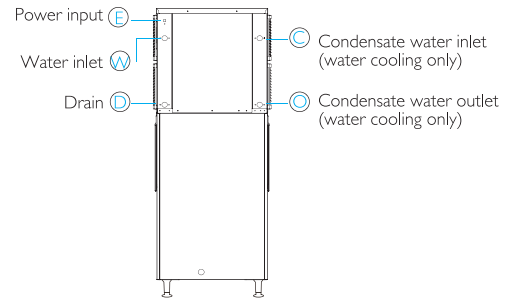

Snooker®

Cube Ice Machine/ Vertical Type (Classic)

SK-89S SK-129S

DESCRIPTION

MODEL	ICE CAPACITY	ICE STORAGE	GROSS WEIGHT	POWER	LENGTH	WIDTH	HEIGHT
SK-89S	80lbs/36Kg/24H	33lbs/15Kg	88lbs/40Kg	350W	19.8in	17.7in	35.9in
SK-129S	120lbs/55Kg/24H	40lbs/18Kg	110lbs/50Kg	446W	19.8in	23.1in	35.9in

PRODUCTS SIZE (Unit:Inch)

Notice: No more than 7.87inch for the drain Unit:Inch

Model SK-129S Shown

Cube Ice Machine/ Vertical Type (Classic)

SK-169S SK-219S SK-289S

DESCRIPTION

MODEL	ICE CAPACITY	ICE STORAGE	GROSS WEIGHT	POWER	LENGTH	WIDTH	HEIGHT
SK-169S	160lbs/73Kg/24H	80lbs/36Kg	143lbs/65KG	451W	26in	27.6in	38.5in
SK-219S	210lbs/95Kg/24H	80lbs/36Kg	145lbs/66KG	526W	26in	27.6in	38.5in
SK-289S	280lbs/127Kg/24H	80lbs/36Kg	147lbs/67KG	726W	26in	27.6in	38.5in

PRODUCTS SIZE (Unit:Inch)

Notice: No more than 7.87inch for the drain Unit:Inch

Snooker®

Cube Ice Machine/Modular Type (Classic)

SK-329

DESCRIPTION

MODEL	ICE CAPACITY	ICE STORAGE	GROSS WEIGHT	POWER	LENGTH	WIDTH	HEIGHT
SK-329	350lbs/160Kg/24H	275lbs/125Kg	205lbs/93KG	790W	22.05in	32.68in	67.64in

PRODUCTS SIZE (Unit:Inch)

Notice: No more than 7.87inch for the drain
Unit:Inch

Cube Ice Machine/Modular Type (Classic)

SK-529

DESCRIPTION

MODEL	ICE CAPACITY	ICE STORAGE	GROSS WEIGHT	POWER	LENGTH	WIDTH	HEIGHT
SK-529	500lbs/225Kg/24H	375lbs/170Kg	264lbs/120KG	1113W	29.92in	32.68in	67.64in