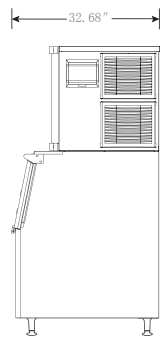

Snooker®

Cube Ice Machine/ Vertical Type (Classic)

SK-89S SK-129S

DESCRIPTION

MODEL	ICE CAPACITY	ICE STORAGE	GROSS WEIGHT	POWER	LENGTH	WIDTH	HEIGHT
SK-89S	80lbs/36Kg/24H	33lbs/15Kg	88lbs/40Kg	350W	19.8in	17.7in	35.9in
SK-129S	120lbs/55Kg/24H	40lbs/18Kg	110lbs/50Kg	446W	19.8in	23.1in	35.9in

PRODUCTS SIZE (Unit:Inch)

Notice: No more than 7.87inch for the drain Unit:Inch

Model SK-129S Shown

Cube Ice Machine/ Vertical Type (Classic)

SK-169S SK-219S SK-289S

DESCRIPTION

MODEL	ICE CAPACITY	ICE STORAGE	GROSS WEIGHT	POWER	LENGTH	WIDTH	HEIGHT
SK-169S	160lbs/73Kg/24H	80lbs/36Kg	143lbs/65KG	451W	26in	27.6in	38.5in
SK-219S	210lbs/95Kg/24H	80lbs/36Kg	145lbs/66KG	526W	26in	27.6in	38.5in
SK-289S	280lbs/127Kg/24H	80lbs/36Kg	147lbs/67KG	726W	26in	27.6in	38.5in

PRODUCTS SIZE (Unit:Inch)

Notice: No more than 7.87inch for the drain Unit:Inch

Snooker®

Cube Ice Machine/Modular Type (Classic)

SK-329

DESCRIPTION

MODEL	ICE CAPACITY	ICE STORAGE	GROSS WEIGHT	POWER	LENGTH	WIDTH	HEIGHT
SK-329	350lbs/160Kg/24H	275lbs/125Kg	205lbs/93KG	790W	22.05in	32.68in	67.64in

PRODUCTS SIZE (Unit:Inch)

Notice: No more than 7.87inch for the drain
Unit:Inch

Cube Ice Machine/Modular Type (Classic)

SK-529

DESCRIPTION

MODEL	ICE CAPACITY	ICE STORAGE	GROSS WEIGHT	POWER	LENGTH	WIDTH	HEIGHT
SK-529	500lbs/225Kg/24H	375lbs/170Kg	264lbs/120KG	1113W	29.92in	32.68in	67.64in