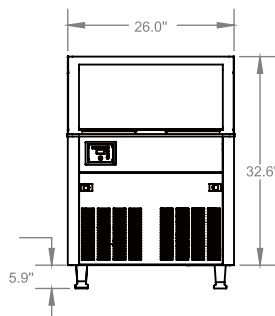

Snooker®

Cube Ice Machine/ Vertical Type (Classic)

SK-89S SK-129S

DESCRIPTION

MODEL	ICE CAPACITY	ICE STORAGE	GROSS WEIGHT	POWER	LENGTH	WIDTH	HEIGHT
SK-89S	80lbs/36Kg/24H	33lbs/15Kg	88lbs/40Kg	350W	19.8in	17.7in	35.9in
SK-129S	120lbs/55Kg/24H	40lbs/18Kg	110lbs/50Kg	446W	19.8in	23.1in	35.9in

PRODUCTS SIZE (Unit:Inch)

Notice: No more than 7.87inch for the drain Unit:Inch

Model SK-129S Shown

Cube Ice Machine/ Vertical Type (Classic)

SK-169S SK-219S SK-289S

DESCRIPTION

MODEL	ICE CAPACITY	ICE STORAGE	GROSS WEIGHT	POWER	LENGTH	WIDTH	HEIGHT
SK-169S	160lbs/73Kg/24H	80lbs/36Kg	143lbs/65KG	451W	26in	27.6in	38.5in
SK-219S	210lbs/95Kg/24H	80lbs/36Kg	145lbs/66KG	526W	26in	27.6in	38.5in
SK-289S	280lbs/127Kg/24H	80lbs/36Kg	147lbs/67KG	726W	26in	27.6in	38.5in

PRODUCTS SIZE (Unit:Inch)

Notice: No more than 7.87inch for the drain Unit:Inch

Snooker®

Cube Ice Machine/Modular Type (Classic)

SK-329

DESCRIPTION

MODEL	ICE CAPACITY	ICE STORAGE	GROSS WEIGHT	POWER	LENGTH	WIDTH	HEIGHT
SK-329	350lbs/160Kg/24H	275lbs/125Kg	205lbs/93KG	790W	22.05in	32.68in	67.64in

PRODUCTS SIZE (Unit:Inch)

Notice: No more than 7.87inch for the drain
Unit:Inch

Cube Ice Machine/Modular Type (Classic)

SK-529

DESCRIPTION

MODEL	ICE CAPACITY	ICE STORAGE	GROSS WEIGHT	POWER	LENGTH	WIDTH	HEIGHT
SK-529	500lbs/225Kg/24H	375lbs/170Kg	264lbs/120KG	1113W	29.92in	32.68in	67.64in