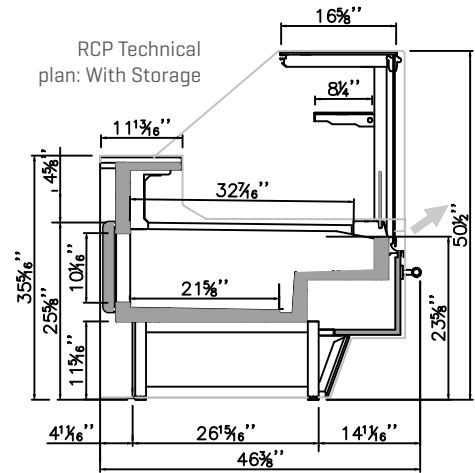

Electrical

- 220V /1PH/60HZ/L14-30P Plug (Open merchandiser).
- 115v /1PH/60HZ/ 5-15/5-20P Plug (Glass door merchandiser).

VBC Series

Deli display cases
Straight glass

VBC Barcelona Series

IDC-VBC15RIUCP

RCP: Without Storage
SCP: With Storage

IDC-VBC18SIUCP + IDC-VBC90ARIUCP
(Standard color)

MOD.	Overall Dimensions			(°F)	(ft ³)	(HP)	115V	[Lbs]	DOE
IDC-VBC09 RIUCP / SIUCP	37	46-3/8	50-1/2	30°F/45°F	9-3/4	1/3	8.97	419	Hydrocarbon R-290
IDC-VBC12 RIUCP / SIUCP	49-3/16	46-3/8	50-1/2	30°F/45°F	13	3/4	12.16	441	Hydrocarbon R-290
IDC-VBC15 RIUCP / SIUCP	61-1/2	46-3/8	50-1/2	30°F/45°F	16	1/2	12.99	529	Hydrocarbon R-290
IDC-VBC18 RIUCP / SIUCP	73-3/4	46-3/8	50-1/2	30°F/45°F	19	3/4	13.22	606	Hydrocarbon R-290
IDC-VBC25 RIUCP / SIUCP	98-3/7	46-3/8	50-1/2	30°F/45°F	26	1-1/4	18.99	661	Hydrocarbon R-290
IDC-VBC90 ARIUCP	75-5/8	68-5/16	50-1/2	30°F/45°F	6-8/9	5/8	11.90	681	Hydrocarbon R-290
IDC-VBC90 CRIUCP	75-5/8	68-5/16	50-1/2	30°F/45°F	7-4/7	5/8	10.99	747	Hydrocarbon R-290