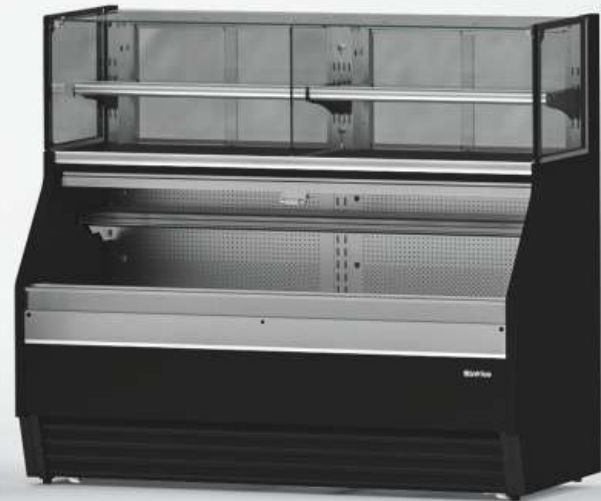

Specifications

Led Lighting

Stainless Steel Worktop

VC 1400

VBR12IR

VBR18ISS

Vision Counter Case

- Wide product range for all types of commercial sales
- Full visibility of display products
- Illuminated glass middle shelf
- Double row led lighting
- Exhibition area in AISI304 stainless steel
- Front glass for easy access to exhibition and cleaning plan

VBR Pastry display cases

- Flexibility of layout to combine different types of sales
- High capacity with four exposure levels
- Folding front tempered glass
- Interior exhibition in AISI304 stainless steel
- Glass shelves with anodized aluminium profile
- High pressure injected polyurethane insulation, CFC's free
- Front decoration in water-repellent DM high resistance lacquer
- Electronic control
- Automatic defrosting
- 6000K led lighting on exposure, shelves and decorative
- Night curtain [SS model]

Night curtain [VBR SS]

Back doors [VBR R/PR]

VBR12IPR

VCO15

VCO dual service display cases for bakery

- Dual service: refrigerated and ambient temperature
- Neutral upper part for the display and sale of neutral bakery product
- Bottom part for self-service refrigerated product sales
- Perfect mix for cross-selling in your sales area
- High capacity with 2 display levels