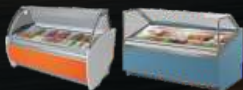

## Display cases

Models	Description	Page
IDC-VBR9IR	Pastry disp. cases curved glass	98
IDC-VBR12IR	Pastry disp. cases curved glass	98
IDC-VBR18IR	Pastry disp. cases curved glass	98
IDC-VBR9ISS	Pastry disp. cases curved glass	98
IDC-VBR12ISS	Pastry disp. cases curved glass	98
IDC-VBR18ISS	Pastry disp. cases curved glass	98
IDC-VBR9IPR	Pastry disp. cases straight glass	98
IDC-VBR12IPR	Pastry disp. cases straight glass	98
IDC-VBR18IPR	Pastry disp. cases straight glass	98
IDC-VON9PR	Pastry disp. cases straight glass	98
IDC-VON12PR	Pastry disp. cases straight glass	98
IDC-VON18PR	Pastry disp. cases straight glass	98
IDC-VC09	Pastry disp. cases straight glass combo series	100
IDC-VC012	Pastry disp. cases straight glass combo series	100
IDC-VC015	Pastry disp. cases straight glass combo series	100
IDC-VC018	Pastry disp. cases straight glass combo series	100

## Gelato & Ice Cream

Models	Description	Page
IDC-VAR12H	Gelato curved glass - Width 49-1/4" - 9.5 ft3	102
IDC-VAR15H	Gelato curved glass - Width 61-1/2" - 15.2 ft3	102
IDC-VAR18H	Gelato curved glass - Width 73-7/8" - 20.2 ft3	102
IDC-VCB12UH	Gelato flat glass- Width 49-1/4" - 9.5 ft3	102
IDC-VCB15UH	Gelato flat glass - Width 61-1/2" - 15.2 ft3	102
IDC-VCB18UH	Gelato flat glass - Width 73-7/8" - 20.2 ft3	102
IDC-VBZ12SU	Ice Cream flat glass- Width 49-1/4" - 9.5 ft3	102
IDC-VBZ15SU	Ice Cream flat glass - Width 61-1/2" - 15.2 ft3	102
IDC-VBZ12U	Ice Cream flat glass - Width 73-7/8" - 20.2 ft3	102
IDC-VBZ15U	Ice Cream flat glass - Width 73-7/8" - 20.2 ft3	102