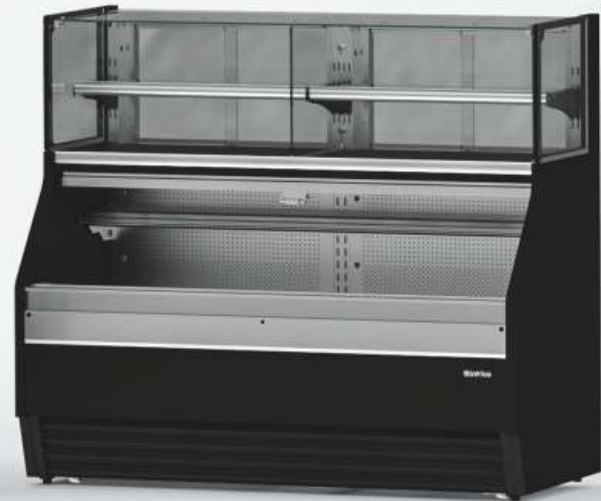

## VBR Pastry display cases

- Flexibility of layout to combine different types of sales
- High capacity with four exposure levels
- Folding front tempered glass
- Interior exhibition in AISI304 stainless steel
- Glass shelves with anodized aluminium profile
- High pressure injected polyurethane insulation, CFC's free
- Front decoration in water-repellent DM high resistance lacquer
- Electronic control
- Automatic defrosting
- 6000K led lighting on exposure, shelves and decorative
- Night curtain [SS model]

### VCO dual service display cases for bakery

- Dual service: refrigerated and ambient temperature
- Neutral upper part for the display and sale of neutral bakery product
- Bottom part for self-service refrigerated product sales
- Perfect mix for cross-selling in your sales area
- High capacity with 2 display levels