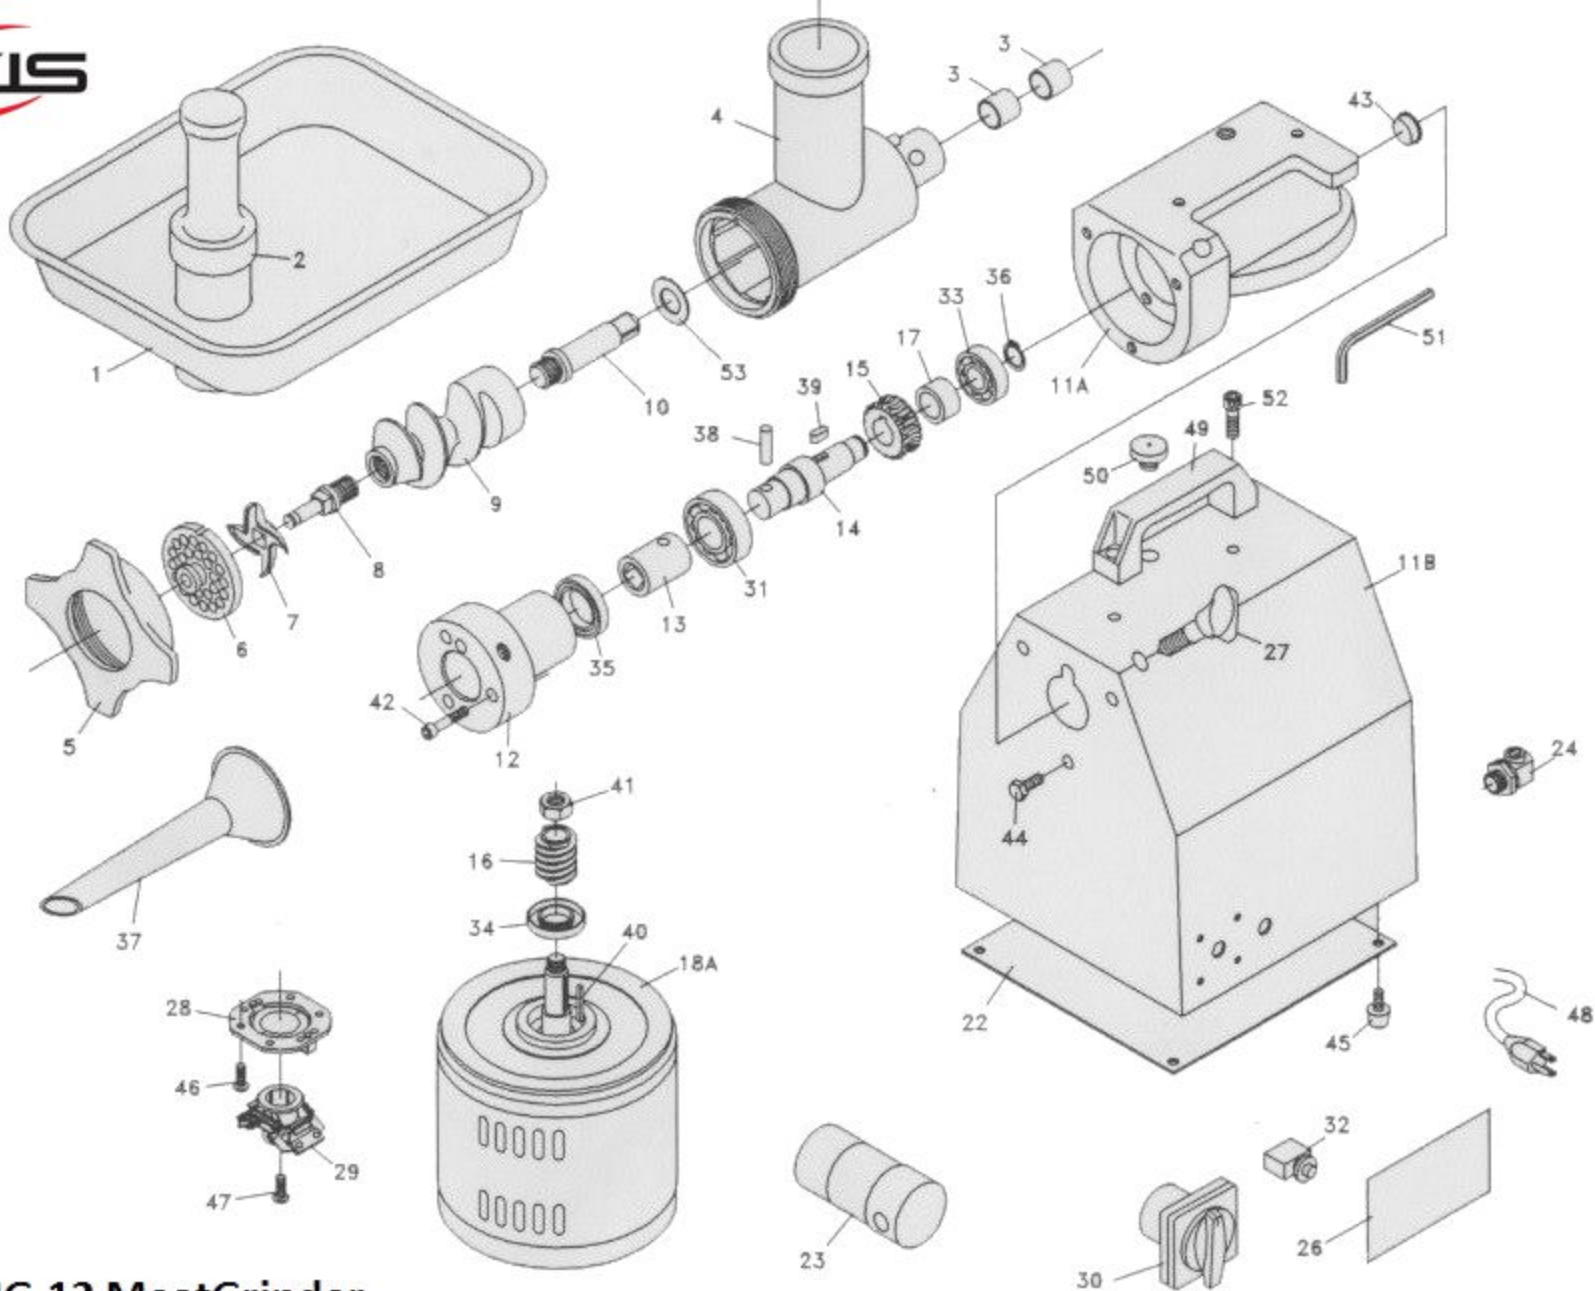

AXIS

Axis MG-12 MeatGrinder