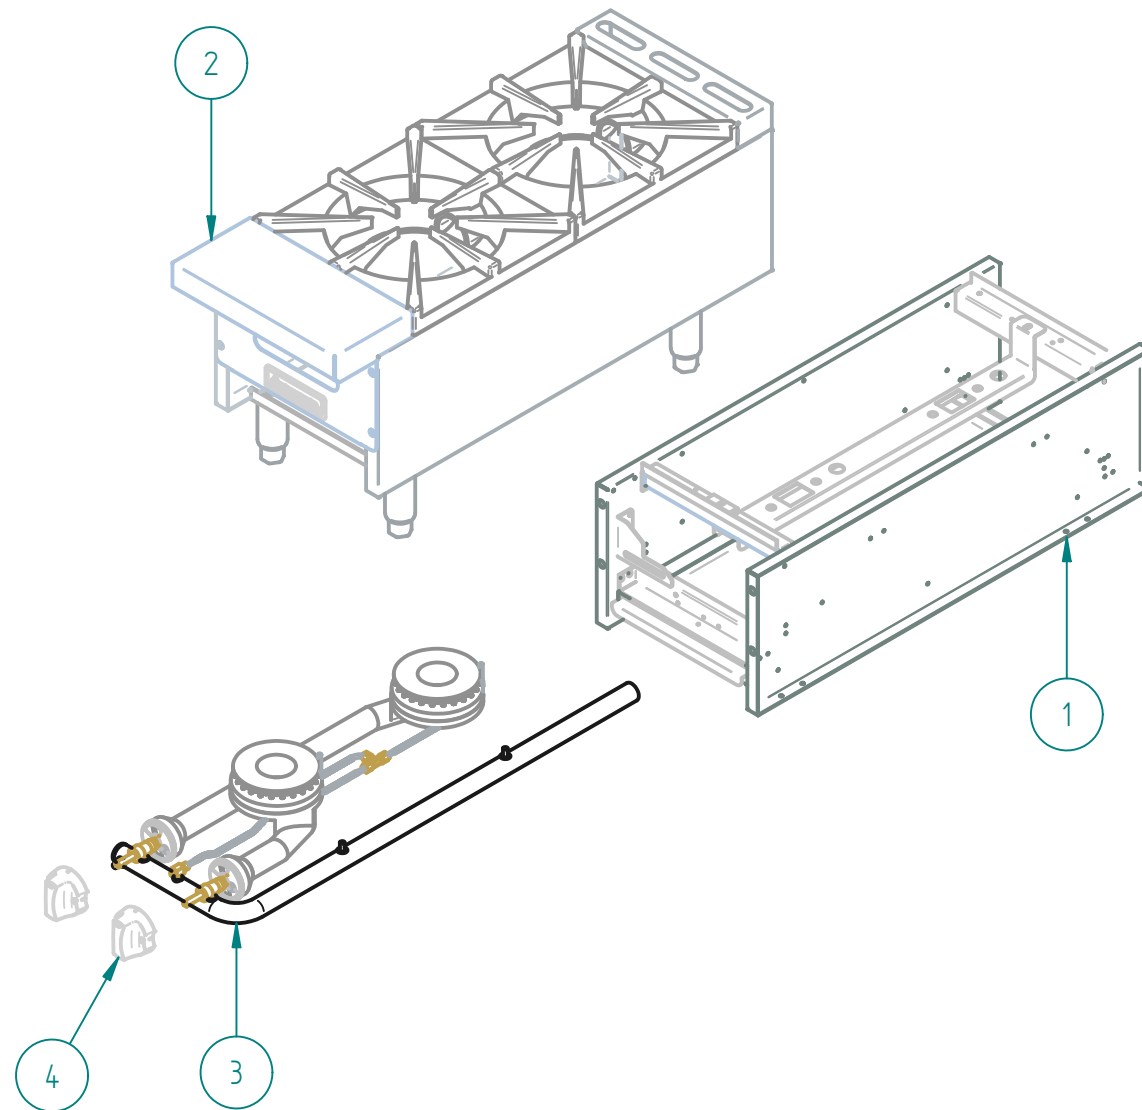

# SRHP-2-12

Nov/2016

DESPIECE

PARTS BREAKDOWNS

Item	Description	Qty.
1	INNER PANEL HP 12"	1
2	OUTER PANEL HP-12"	1
3	GAS SYSTEM HP-12 NG	1
4	SIERRA KNOB	2

Nov/2016

DESPIECE

# S853141003 OUTER PANEL HP-12

PARTS BREAKDOWNS

Item	Description	Qty.
1	CONTROL PANEL 12"	1
2	CHIMNEY 12" SIERRA	1
3	ADJUSTABLE FEET 4-6"	4
4	BLACK TOP GRATE	2
5	UPPER FRONT 12"	1
6	SIERRA NAME PLATE	1
7	LEFT OUTER PANEL	1
8	RIGHT OUTER PANEL	1
9	LEG SUPPORT 12"	2

# S853143002 INNER PANEL HP-12 NG

PARTS BREAKDOWNS

Item	Description	Qty.
1	INNER RIGHT PANEL	1
2	INNER LEFT PANEL	1
3	FRONT MANIFOLD	1
4	SIDE MANIFOLD	2
5	TRAY SLIDERS	2
6	TRAY COLLECTOR	1
7	UPPER FRONT	4
8	BOLT COVER 12"	2
9	BURNER SUPPORT	1

# S853159001 GAS SYSTEM HP-12

PARTS BREAKDOWNS

Item	Description	Qty.
1	MANIFOLD 12" HP	1
2	PILOT REGULATOR AP7-1	1
3	TOP VALVE	2
4	FEMALE ORIFICE # 40	2
5	FRONT BURNER BODY	1
6	CONNECTION TOP BURNERS	1
7	REAR BURNER BODY	1
8	PILOT TIP A73007	2