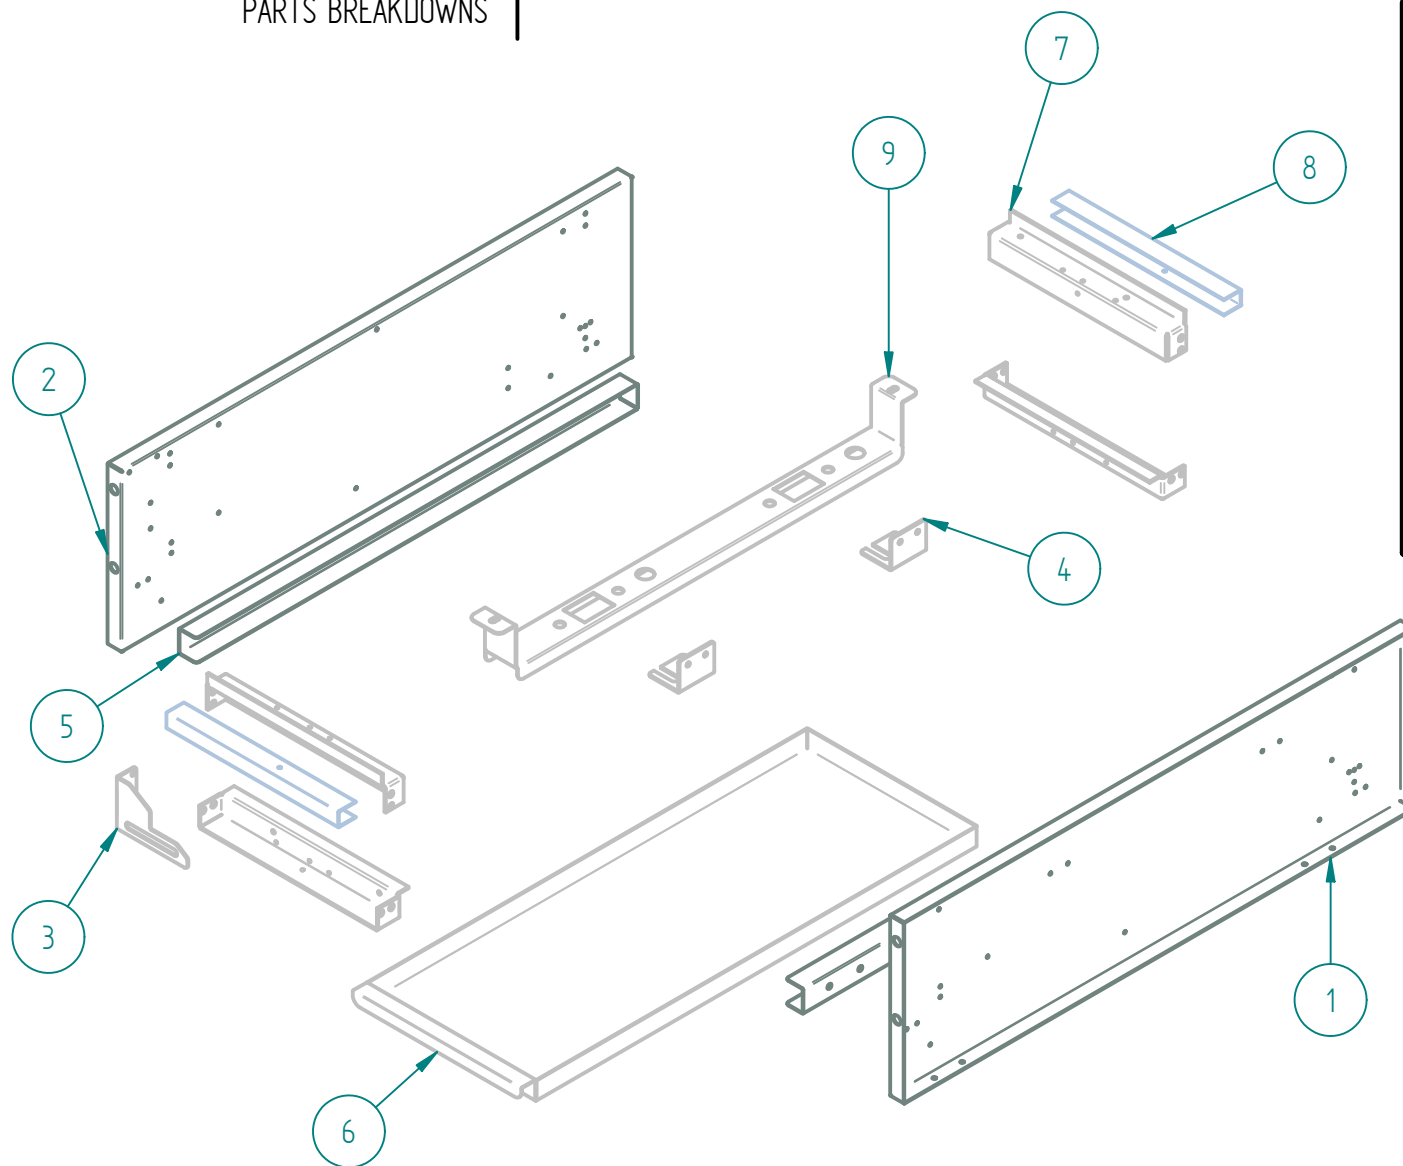

DESPIECE

S853143002 INNER PANEL HP-12 NG

PARTS BREAKDOWNS

Item	Description	Qty.
1	INNER RIGHT PANEL	1
2	INNER LEFT PANEL	1
3	FRONT MANIFOLD	1
4	SIDE MANIFOLD	2
5	TRAY SLIDERS	2
6	TRAY COLLECTOR	1
7	UPPER FRONT	4
8	BOLT COVER 12"	2
9	BURNER SUPPORT	1