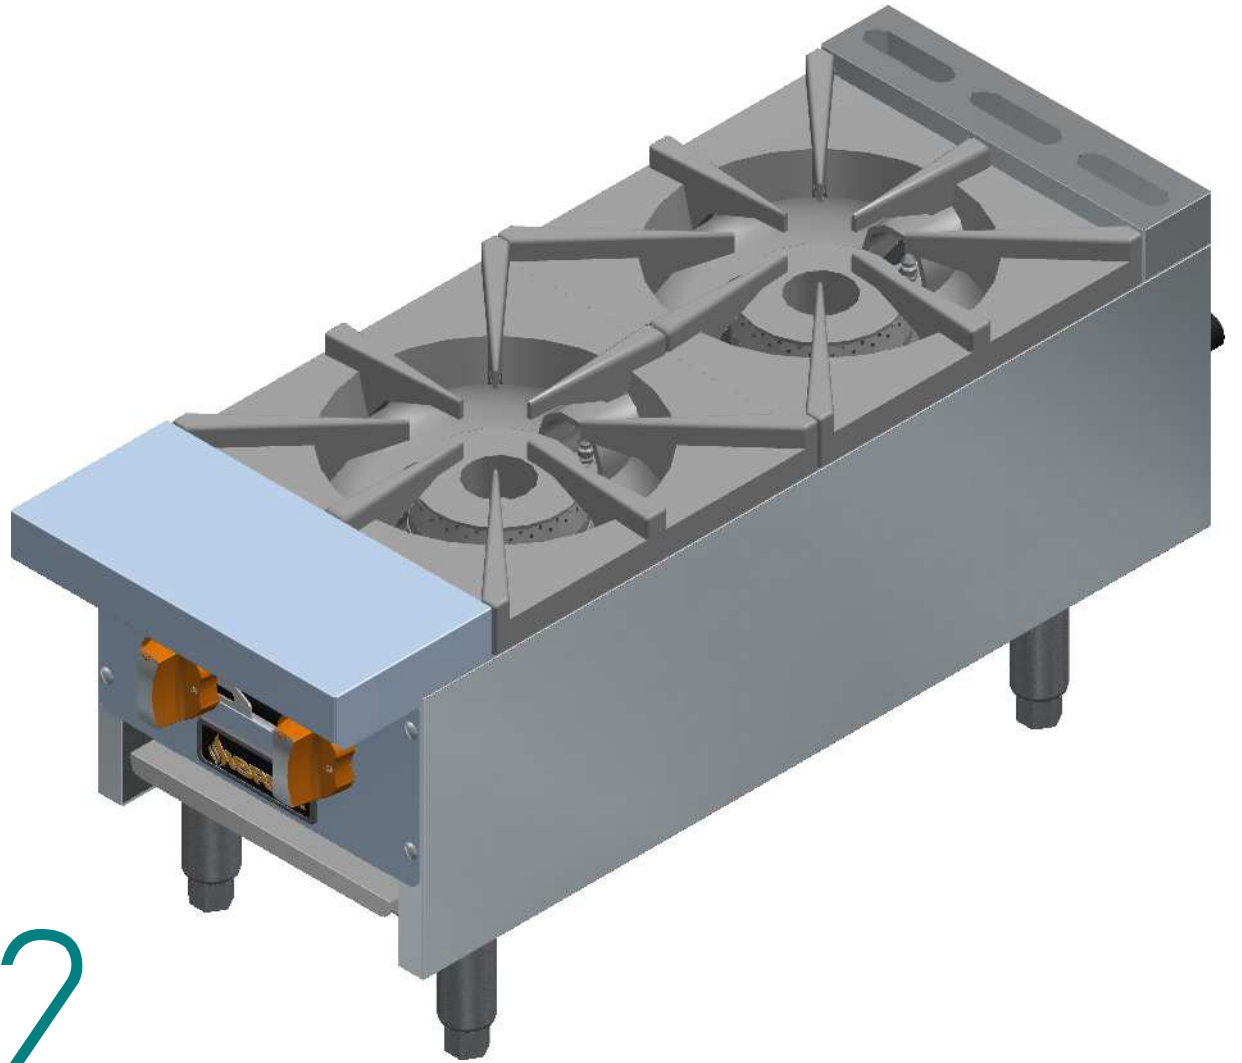

# SRHP-2-12

Nov/2016

DESPIECE

PARTS BREAKDOWNS

Item	Description	Qty.
1	INNER PANEL HP 12"	1
2	OUTER PANEL HP-12"	1
3	GAS SYSTEM HP-12 NG	1
4	SIERRA KNOB	2

Nov/2016

DESPIECE

# S853141003 OUTER PANEL HP-12

PARTS BREAKDOWNS

Item	Description	Qty.
1	CONTROL PANEL 12"	1
2	CHIMNEY 12" SIERRA	1
3	ADJUSTABLE FEET 4-6"	4
4	BLACK TOP GRATE	2
5	UPPER FRONT 12"	1
6	SIERRA NAME PLATE	1
7	LEFT OUTER PANEL	1
8	RIGHT OUTER PANEL	1
9	LEG SUPPORT 12"	2

# S853143002 INNER PANEL HP-12 NG

PARTS BREAKDOWNS

Item	Description	Qty.
1	INNER RIGHT PANEL	1
2	INNER LEFT PANEL	1
3	FRONT MANIFOLD	1
4	SIDE MANIFOLD	2
5	TRAY SLIDERS	2
6	TRAY COLLECTOR	1
7	UPPER FRONT	4
8	BOLT COVER 12"	2
9	BURNER SUPPORT	1

# S853159001 GAS SYSTEM HP-12

PARTS BREAKDOWNS

Item	Description	Qty.
1	MANIFOLD 12" HP	1
2	PILOT REGULATOR AP7-1	1
3	TOP VALVE	2
4	FEMALE ORIFICE # 40	2
5	FRONT BURNER BODY	1
6	CONNECTION TOP BURNERS	1
7	REAR BURNER BODY	1
8	PILOT TIP A73007	2