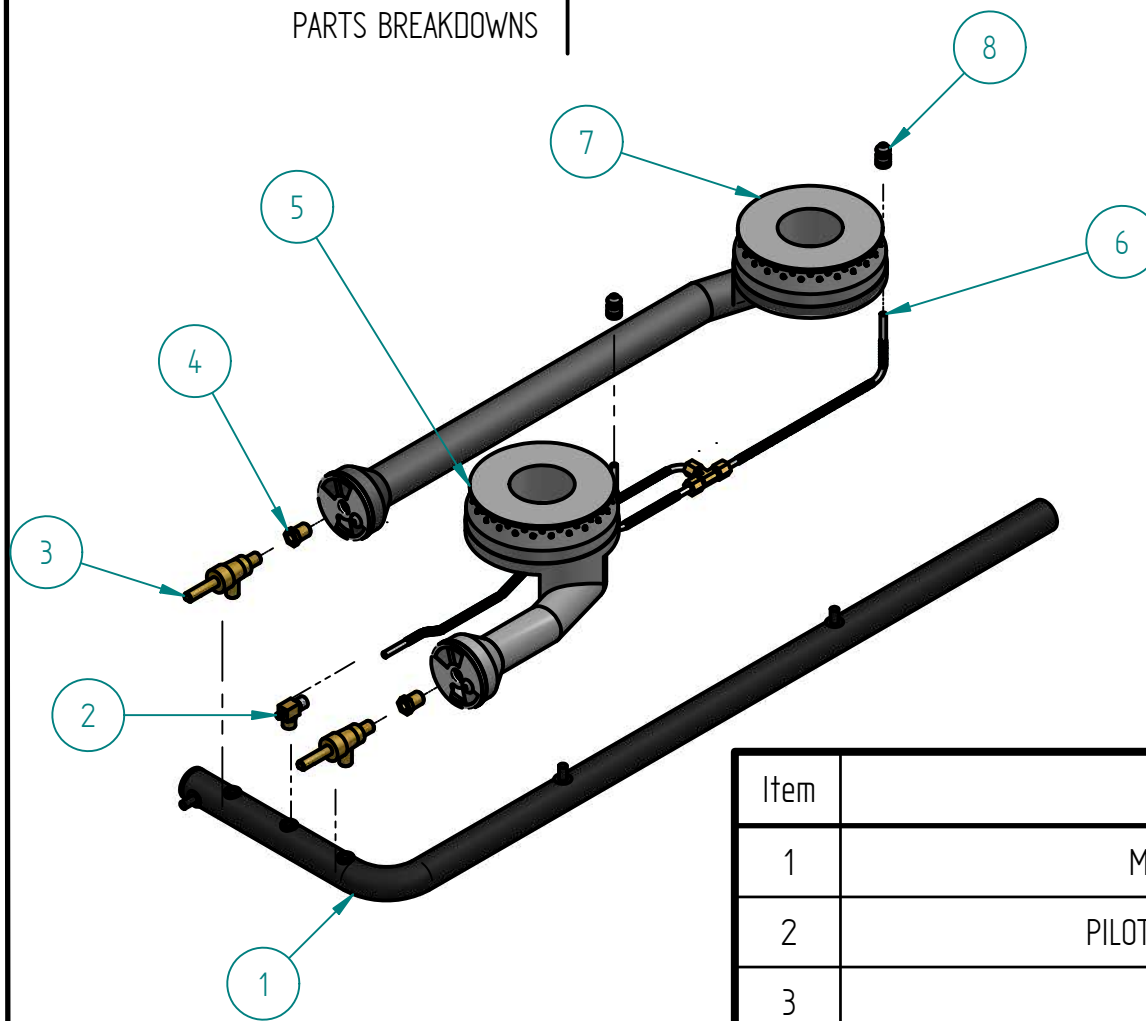

# S853143002 INNER PANEL HP-12 NG

PARTS BREAKDOWNS

Item	Description	Qty.
1	INNER RIGHT PANEL	1
2	INNER LEFT PANEL	1
3	FRONT MANIFOLD	1
4	SIDE MANIFOLD	2
5	TRAY SLIDERS	2
6	TRAY COLLECTOR	1
7	UPPER FRONT	4
8	BOLT COVER 12"	2
9	BURNER SUPPORT	1

# S853159001 GAS SYSTEM HP-12

PARTS BREAKDOWNS

Item	Description	Qty.
1	MANIFOLD 12" HP	1
2	PILOT REGULATOR AP7-1	1
3	TOP VALVE	2
4	FEMALE ORIFICE # 40	2
5	FRONT BURNER BODY	1
6	CONNECTION TOP BURNERS	1
7	REAR BURNER BODY	1
8	PILOT TIP A73007	2

Item	Description	Qty
1	"T" COMPRESSION PLUG	1
2	SS FLEXIBLE PIPE 150	1
3	SS FLEXIBLE PIPE 350	1

DESPIECE

PARTS BREAKDOWNS