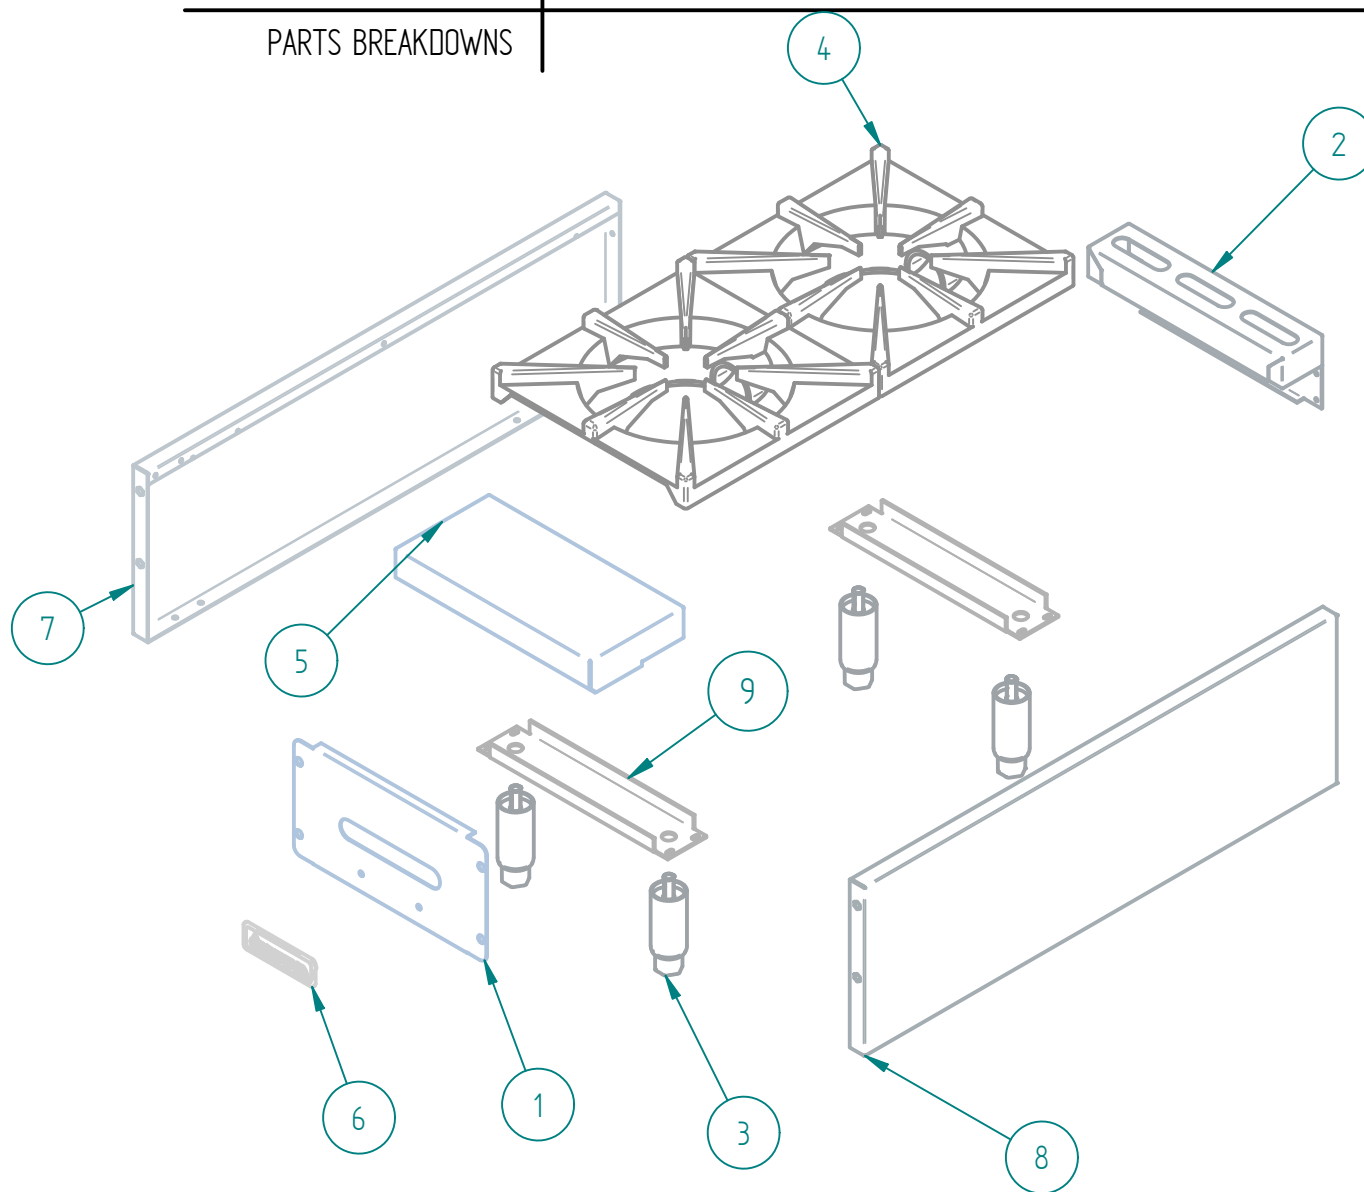

# SRHP-2-12

Nov/2016

DESPIECE

PARTS BREAKDOWNS

Item	Description	Qty.
1	INNER PANEL HP 12"	1
2	OUTER PANEL HP-12"	1
3	GAS SYSTEM HP-12 NG	1
4	SIERRA KNOB	2

Nov/2016

DESPIECE

# S853141003 OUTER PANEL HP-12

PARTS BREAKDOWNS

Item	Description	Qty.
1	CONTROL PANEL 12"	1
2	CHIMNEY 12" SIERRA	1
3	ADJUSTABLE FEET 4-6"	4
4	BLACK TOP GRATE	2
5	UPPER FRONT 12"	1
6	SIERRA NAME PLATE	1
7	LEFT OUTER PANEL	1
8	RIGHT OUTER PANEL	1
9	LEG SUPPORT 12"	2

# S853159001 GAS SYSTEM HP-12

PARTS BREAKDOWNS

Item	Description	Qty.
1	MANIFOLD 12" HP	1
2	PILOT REGULATOR AP7-1	1
3	TOP VALVE	2
4	FEMALE ORIFICE # 40	2
5	FRONT BURNER BODY	1
6	CONNECTION TOP BURNERS	1
7	REAR BURNER BODY	1
8	PILOT TIP A73007	2