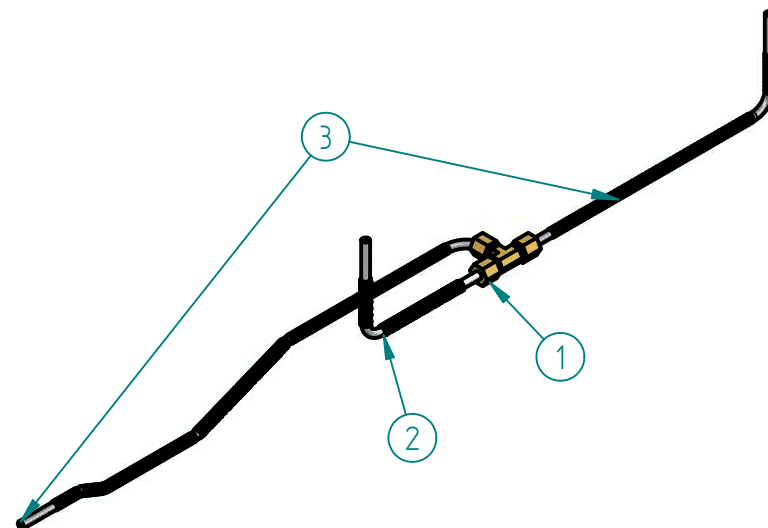

# S853159001 GAS SYSTEM HP-12

PARTS BREAKDOWNS

Item	Description	Qty.
1	MANIFOLD 12" HP	1
2	PILOT REGULATOR AP7-1	1
3	TOP VALVE	2
4	FEMALE ORIFICE # 40	2
5	FRONT BURNER BODY	1
6	CONNECTION TOP BURNERS	1
7	REAR BURNER BODY	1
8	PILOT TIP A73007	2

Item	Description	Qty
1	"T" COMPRESSION PLUG	1
2	SS FLEXIBLE PIPE 150	1
3	SS FLEXIBLE PIPE 350	1

DESPIECE

PARTS BREAKDOWNS