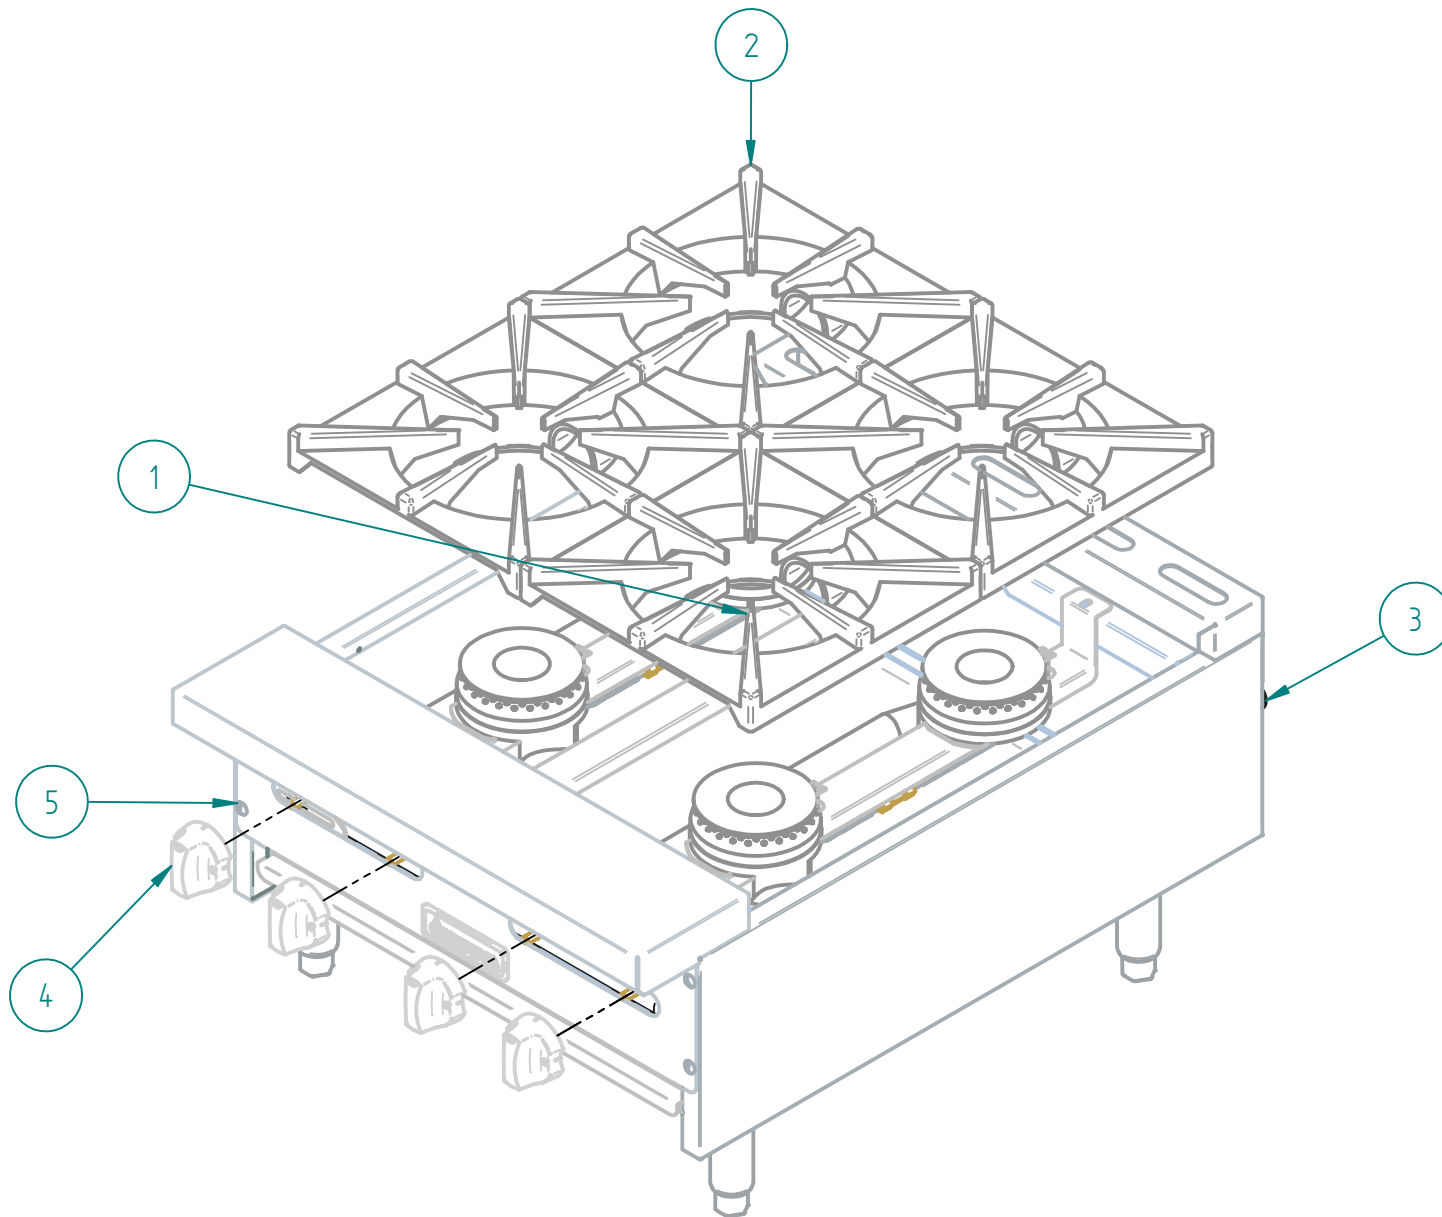

PARTS BREAKDOWNS

SRHP-4-24 NG

Nov/2016

Item	Description	Qty
1	INNER PANEL HP-24	1
2	OUTER PANEL SRHP-24	1
3	GAS SYSTEM HP-24"	1
4	SIERRA KNOB	4
5	SS SCREW HEAD TRUSS M6-12	4

DESPIECE

S853138000 OUTER PANEL SRHP-24"

PARTS BREAKDOWNS

Item	Subject	Qty
1	RIGHT OUTER PANEL	1
2	LEFT OUTER PANEL	1
3	CHIMNEY 24" SIERRA	1
4	BLACK TOP GRATE	4
5	CONTROL PANEL 24"	1
6	FRONT TABLE 24" SIERRA	1
7	SIERRA NAME PLATE	1
8	LEG SUPPORT 24"	2
9	ADJUSTABLE FEET 4-6" SS Ø 2"	4

DESPIECE

S853137002 INNER PANEL HP-24"

PARTS BREAKDOWNS

Item	Subject	Qty
1	INNER RIGHT PANEL	1
2	INNER LEFT PANEL	1
3	FRONT SUPPORT 24"	4
4	BURNER SUPPORT	2
5	TRAY SLIDERS	2
6	TRAY COLLECTOR 24"	1
7	BOLT COVER 24"	2
8	CENTRAL GRATE SUPPORT	1
9	FRONT MANIFOLD SUPPORT	1
10	SIDE MANIFOLD SUPPORT	2

DESPIECE

S853140001 GAS SYSTEM HP-24

Item	Description	Qty
1	COMPLETE MANIFOLD 24"	1
2	TOP VALVE	4
3	PILOT REGULATOR AP7-1	2
4	SS CONNECTION TOP BURNERS	2
5	FRONT BURNER BODY	2
6	REAR BURNER BODY	2
7	FEMALE ORIFICE # 40	4
8	PILOT TIP A73007	4