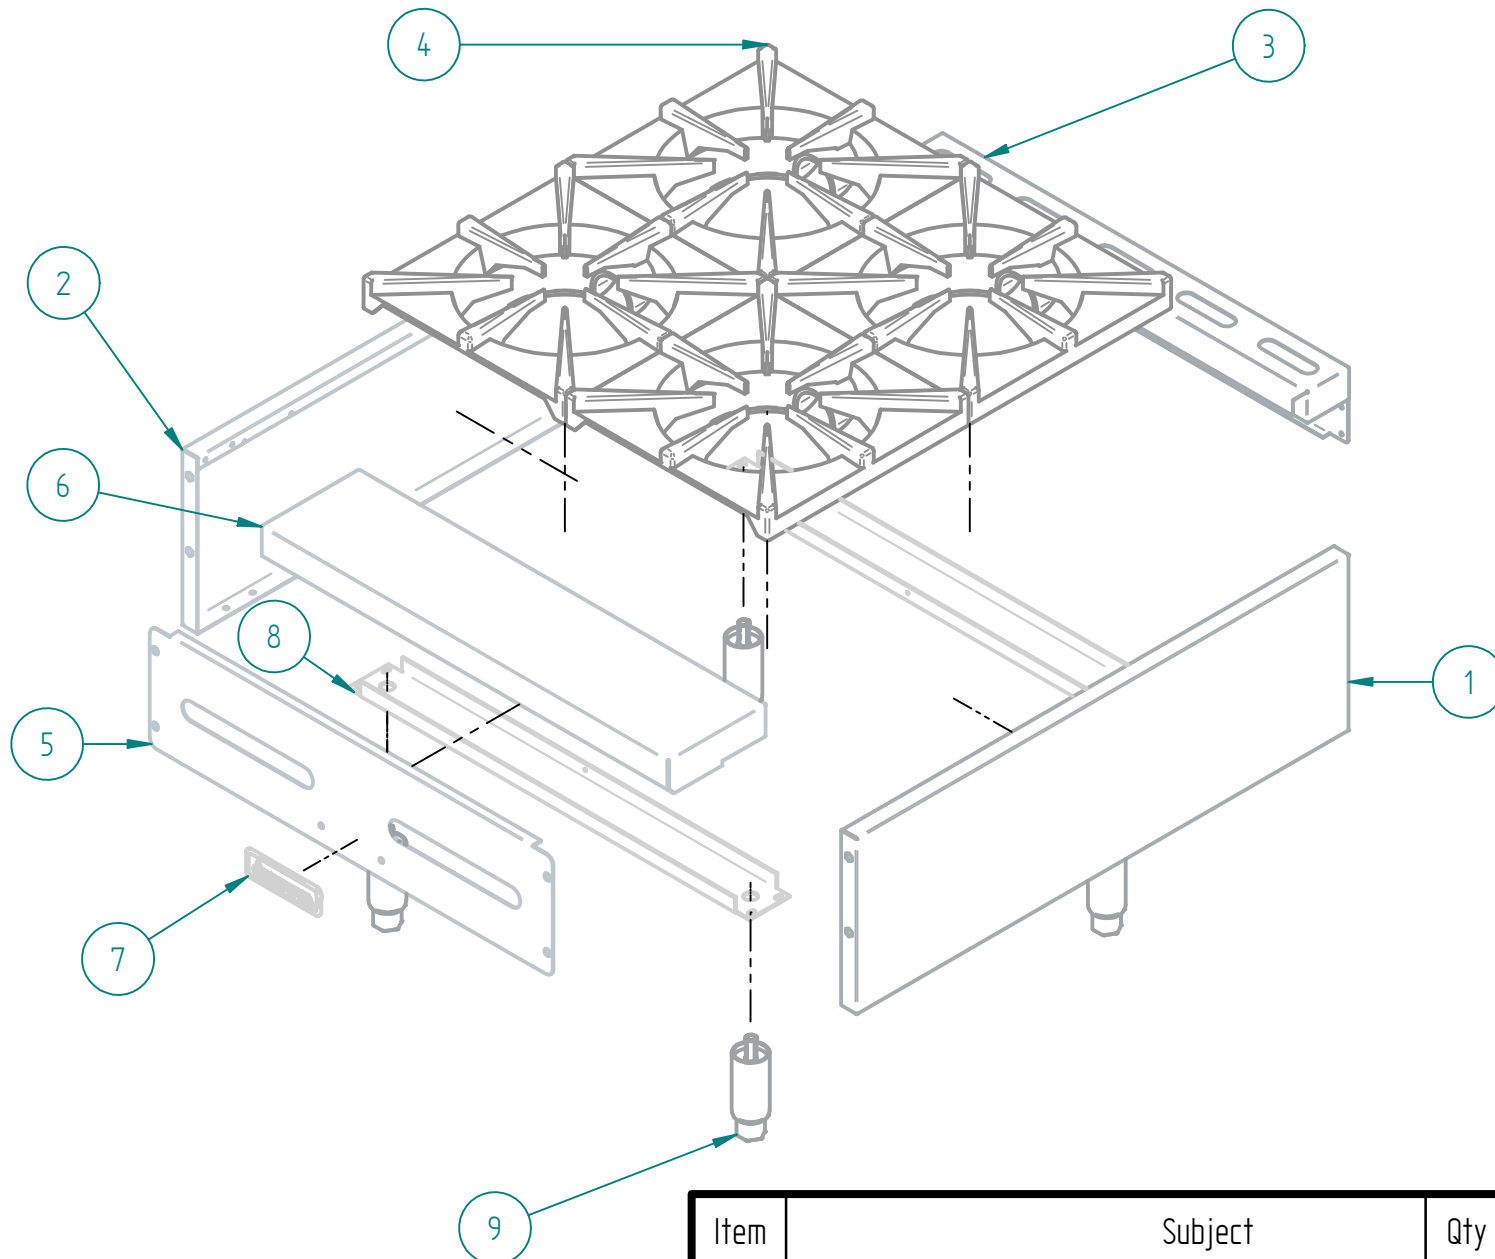

PARTS BREAKDOWNS

SRHP-4-24 NG

Nov/2016

Item	Description	Qty
1	INNER PANEL HP-24	1
2	OUTER PANEL SRHP-24	1
3	GAS SYSTEM HP-24"	1
4	SIERRA KNOB	4
5	SS SCREW HEAD TRUSS M6-12	4

DESPIECE

S853138000 OUTER PANEL SRHP-24"

PARTS BREAKDOWNS

Item	Subject	Qty
1	RIGHT OUTER PANEL	1
2	LEFT OUTER PANEL	1
3	CHIMNEY 24" SIERRA	1
4	BLACK TOP GRATE	4
5	CONTROL PANEL 24"	1
6	FRONT TABLE 24" SIERRA	1
7	SIERRA NAME PLATE	1
8	LEG SUPPORT 24"	2
9	ADJUSTABLE FEET 4-6" SS Ø 2"	4

DESPIECE

S853137002 INNER PANEL HP-24"

PARTS BREAKDOWNS

Item	Subject	Qty
1	INNER RIGHT PANEL	1
2	INNER LEFT PANEL	1
3	FRONT SUPPORT 24"	4
4	BURNER SUPPORT	2
5	TRAY SLIDERS	2
6	TRAY COLLECTOR 24"	1
7	BOLT COVER 24"	2
8	CENTRAL GRATE SUPPORT	1
9	FRONT MANIFOLD SUPPORT	1
10	SIDE MANIFOLD SUPPORT	2

DESPIECE

S853140001 GAS SYSTEM HP-24

Item	Description	Qty
1	COMPLETE MANIFOLD 24"	1
2	TOP VALVE	4
3	PILOT REGULATOR AP7-1	2
4	SS CONNECTION TOP BURNERS	2
5	FRONT BURNER BODY	2
6	REAR BURNER BODY	2
7	FEMALE ORIFICE # 40	4
8	PILOT TIP A73007	4