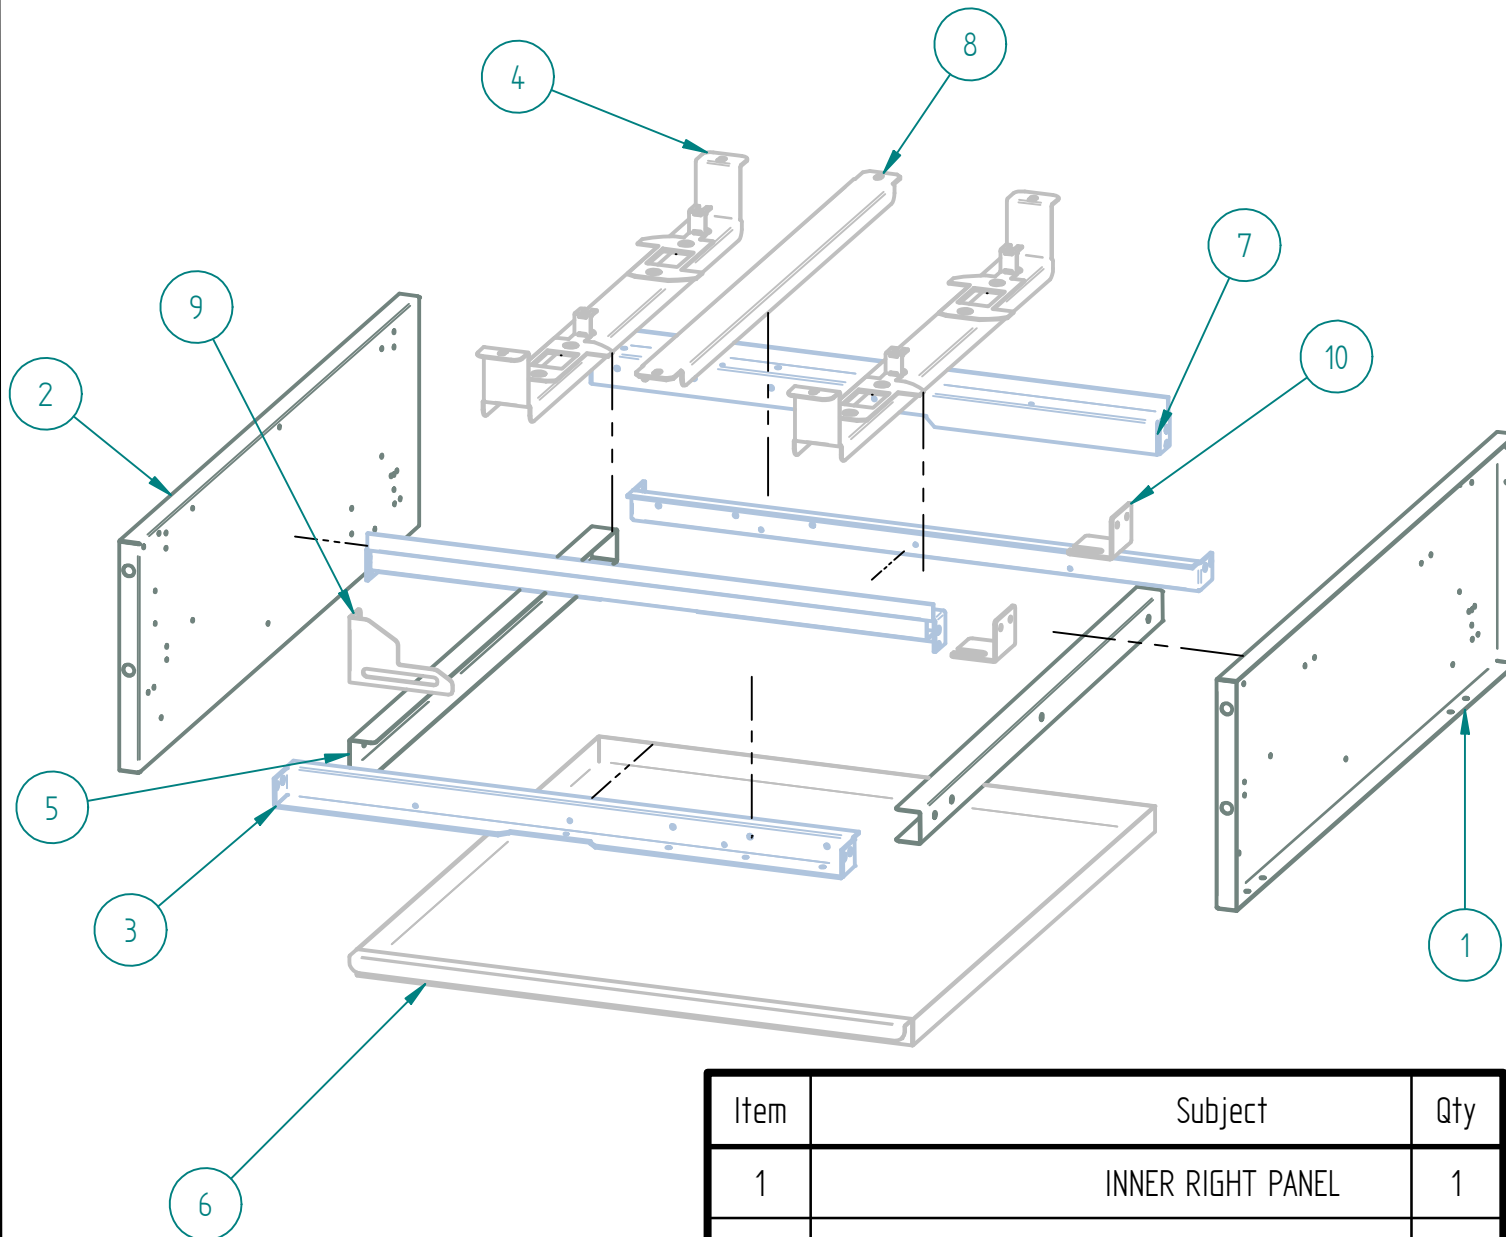

PARTS BREAKDOWNS

SRHP-4-24 NG

Nov/2016

Item	Description	Qty
1	INNER PANEL HP-24	1
2	OUTER PANEL SRHP-24	1
3	GAS SYSTEM HP-24"	1
4	SIERRA KNOB	4
5	SS SCREW HEAD TRUSS M6-12	4

DESPIECE

S853138000 OUTER PANEL SRHP-24"

PARTS BREAKDOWNS

Item	Subject	Qty
1	RIGHT OUTER PANEL	1
2	LEFT OUTER PANEL	1
3	CHIMNEY 24" SIERRA	1
4	BLACK TOP GRATE	4
5	CONTROL PANEL 24"	1
6	FRONT TABLE 24" SIERRA	1
7	SIERRA NAME PLATE	1
8	LEG SUPPORT 24"	2
9	ADJUSTABLE FEET 4-6" SS Ø 2"	4

DESPIECE

S853137002 INNER PANEL HP-24"

PARTS BREAKDOWNS

Item	Subject	Qty
1	INNER RIGHT PANEL	1
2	INNER LEFT PANEL	1
3	FRONT SUPPORT 24"	4
4	BURNER SUPPORT	2
5	TRAY SLIDERS	2
6	TRAY COLLECTOR 24"	1
7	BOLT COVER 24"	2
8	CENTRAL GRATE SUPPORT	1
9	FRONT MANIFOLD SUPPORT	1
10	SIDE MANIFOLD SUPPORT	2

DESPIECE

S853140001 GAS SYSTEM HP-24

Item	Description	Qty
1	COMPLETE MANIFOLD 24"	1
2	TOP VALVE	4
3	PILOT REGULATOR AP7-1	2
4	SS CONNECTION TOP BURNERS	2
5	FRONT BURNER BODY	2
6	REAR BURNER BODY	2
7	FEMALE ORIFICE # 40	4
8	PILOT TIP A73007	4