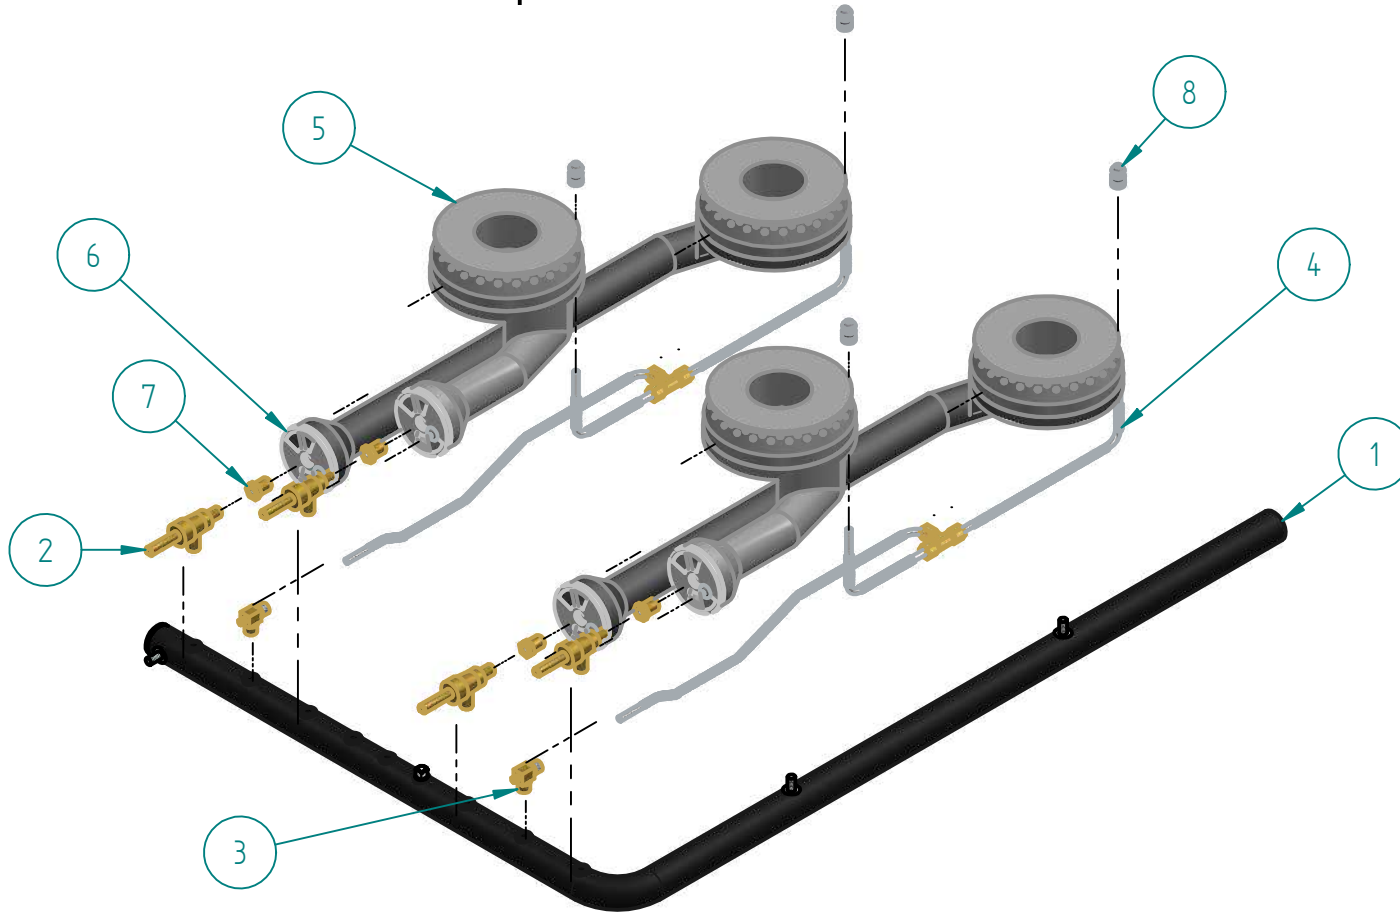

PARTS BREAKDOWNS

SRHP-4-24 NG

Nov/2016

Item	Description	Qty
1	INNER PANEL HP-24	1
2	OUTER PANEL SRHP-24	1
3	GAS SYSTEM HP-24"	1
4	SIERRA KNOB	4
5	SS SCREW HEAD TRUSS M6-12	4

DESPIECE

S853138000 OUTER PANEL SRHP-24"

DESPIECE

S853137002 INNER PANEL HP-24"

PARTS BREAKDOWNS

Item	Subject	Qty
1	INNER RIGHT PANEL	1
2	INNER LEFT PANEL	1
3	FRONT SUPPORT 24"	4
4	BURNER SUPPORT	2
5	TRAY SLIDERS	2
6	TRAY COLLECTOR 24"	1
7	BOLT COVER 24"	2
8	CENTRAL GRATE SUPPORT	1
9	FRONT MANIFOLD SUPPORT	1
10	SIDE MANIFOLD SUPPORT	2

DESPIECE

S853140001 GAS SYSTEM HP-24

Item	Description	Qty
1	COMPLETE MANIFOLD 24"	1
2	TOP VALVE	4
3	PILOT REGULATOR AP7-1	2
4	SS CONNECTION TOP BURNERS	2
5	FRONT BURNER BODY	2
6	REAR BURNER BODY	2
7	FEMALE ORIFICE # 40	4
8	PILOT TIP A73007	4

Item	Description	Qty
1	"T" COMPRESSION PLUG	1
2	SS FLEXIBLE PIPE 150	1
3	SS FLEXIBLE PIPE 350	2

DESPIECE

PARTS BREAKDOWNS

S750401000

Conversion Kit HP-24 NG to LP gas

1

Item	Description	Qty
1	FEMALE ORIFICE #54	4