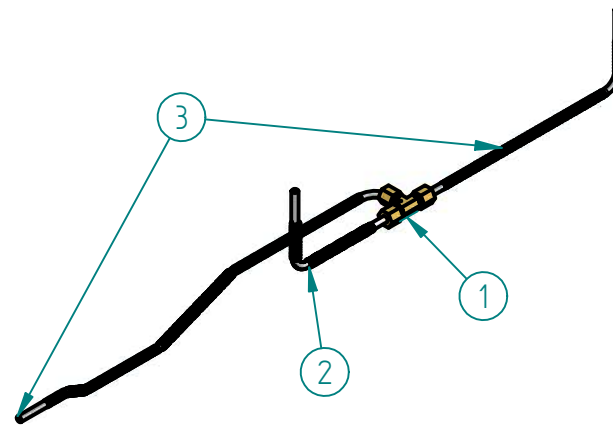

PARTS BREAKDOWNS

SRHP-4-24 NG

Nov/2016

Item	Description	Qty
1	INNER PANEL HP-24	1
2	OUTER PANEL SRHP-24	1
3	GAS SYSTEM HP-24"	1
4	SIERRA KNOB	4
5	SS SCREW HEAD TRUSS M6-12	4

DESPIECE

S853138000 OUTER PANEL SRHP-24"

DESPIECE

S853137002 INNER PANEL HP-24"

PARTS BREAKDOWNS

Item	Subject	Qty
1	INNER RIGHT PANEL	1
2	INNER LEFT PANEL	1
3	FRONT SUPPORT 24"	4
4	BURNER SUPPORT	2
5	TRAY SLIDERS	2
6	TRAY COLLECTOR 24"	1
7	BOLT COVER 24"	2
8	CENTRAL GRATE SUPPORT	1
9	FRONT MANIFOLD SUPPORT	1
10	SIDE MANIFOLD SUPPORT	2

DESPIECE

S853140001 GAS SYSTEM HP-24

Item	Description	Qty
1	COMPLETE MANIFOLD 24"	1
2	TOP VALVE	4
3	PILOT REGULATOR AP7-1	2
4	SS CONNECTION TOP BURNERS	2
5	FRONT BURNER BODY	2
6	REAR BURNER BODY	2
7	FEMALE ORIFICE # 40	4
8	PILOT TIP A73007	4

Item	Description	Qty
1	"T" COMPRESSION PLUG	1
2	SS FLEXIBLE PIPE 150	1
3	SS FLEXIBLE PIPE 350	2

DESPIECE

PARTS BREAKDOWNS

S750401000

Conversion Kit HP-24 NG to LP gas

1

Item	Description	Qty
1	FEMALE ORIFICE #54	4