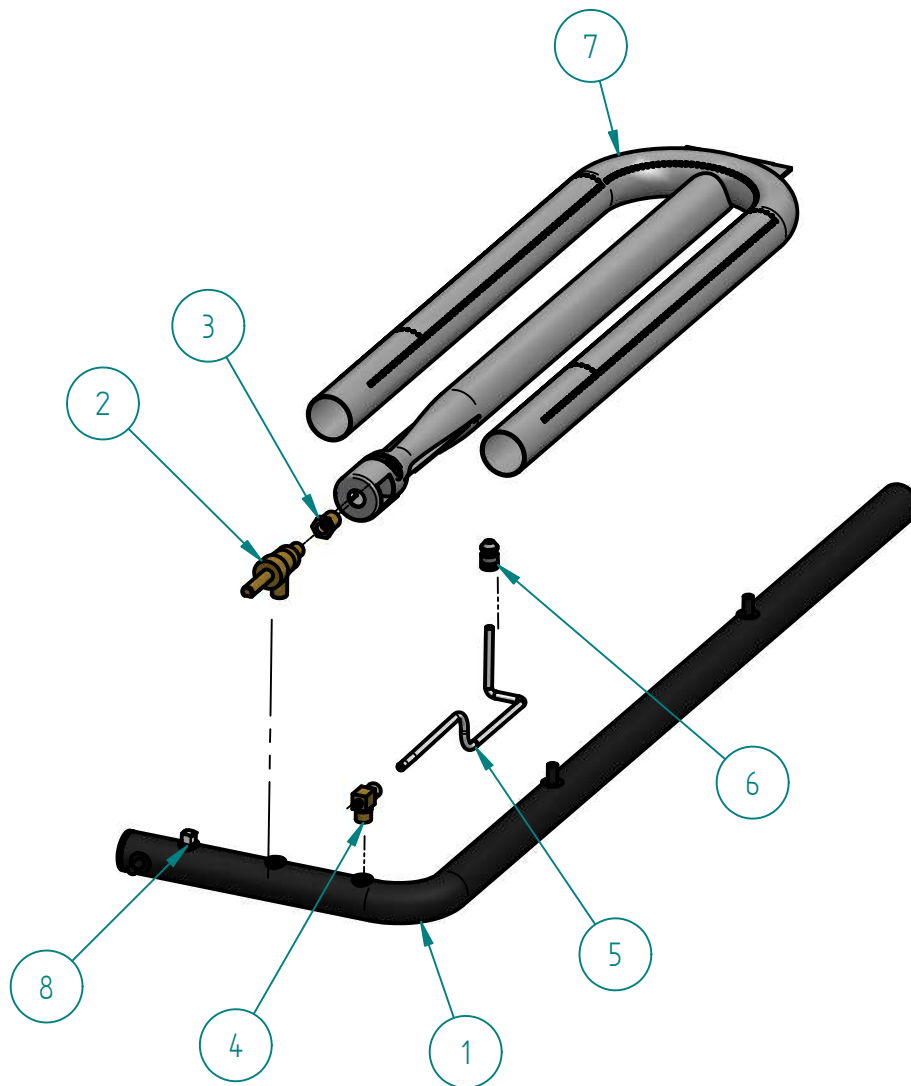

PARTS BREAKDOWNS

SRMG-12 NG

Nov/2016

DESPIECE

PARTS BREAKDOWNS

Item	Description	Qty
1	OUTER PANEL COUNTER TOP 12"	1
2	INNER PANEL COUNTER TOP 12	1
3	GAS SYSTEM GRIDDLE 12"	1
4	SIERRA KNOB	1
5	SS SCREW HEAD TRUSS M6-12	4

DESPIECE

S863149002 INNER PANEL MG-12

PARTS BREAKDOWNS

Item	Description	Qty
1	INNER LEFT PANEL	1
2	INNER RIGHT PANEL	1
3	UPPER FRONT SUPPORT 12"	2
4	FRONT MANIFOLD SUPPORT	1
5	SIDE MANIFOLD SUPPORT	2
6	FRONT REINFORCEMENT GRIDDLE 12"	1
7	GREASE TRAY GRIDDLE 12"	1
8	U BURNER SUPPORT	1
9	TRAY SLIDE COLLECT	1
10	PILOT SUPPORT	1

DESPIECE

S863111001 NG GAS SYSTEM MG-12

PARTS BREAKDOWNS

Item	Description	Qty
1	MANIFOLD 12" HP	1
2	TOP VALVE	1
3	FEMALE ORIFICE # 44	1
4	PILOT REGULATOR AP7-1	1
5	PILOT PIPE GRIDDLE	1
6	PILOT TIP A73007	1
7	"U" SHAPED BURNER	1
8	PLUG SCREW 1/8"NPT	1

DESPIECE

S700424000 CONVERSION KIT NG TO LP MG-12

PARTS BREAKDOWNS

Item	Description	Qty
1	FEMALE ORIFICE #54	1