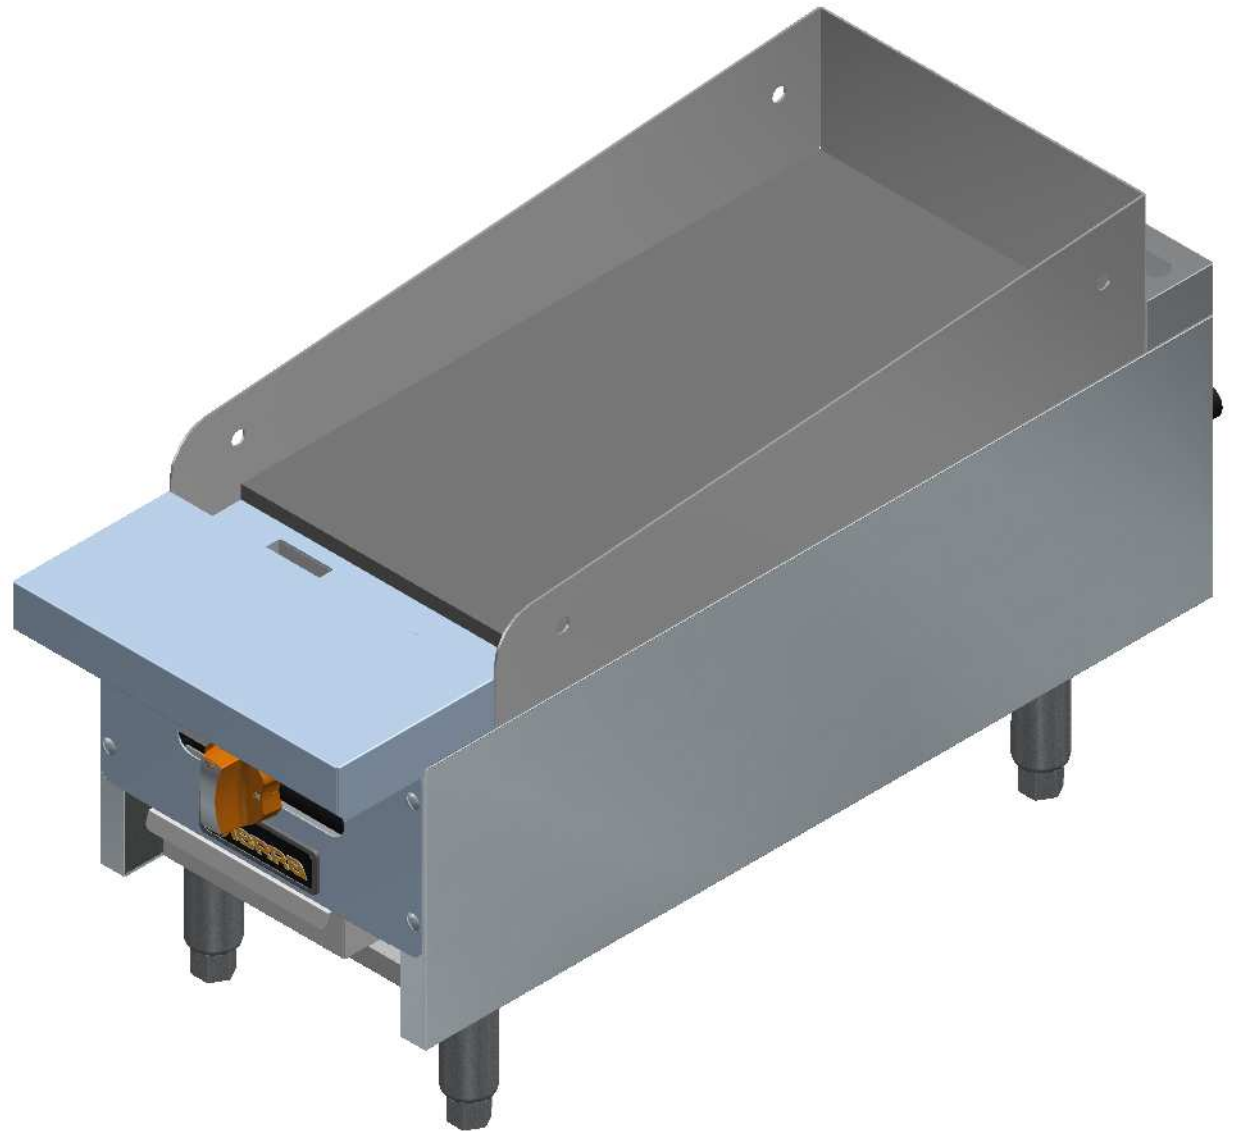

PARTS BREAKDOWNS

SRMG-12 NG

Nov/2016

DESPIECE

PARTS BREAKDOWNS

Item	Description	Qty
1	OUTER PANEL COUNTER TOP 12"	1
2	INNER PANEL COUNTER TOP 12	1
3	GAS SYSTEM GRIDDLE 12"	1
4	SIERRA KNOB	1
5	SS SCREW HEAD TRUSS M6-12	4

DESPIECE

S863151003 OUTER PANEL SRMG-12

PARTS BREAKDOWNS

Item	Description	Qty
1	CONTROL PANEL 12"	1
2	CHIMNEY 12" SIERRA	1
3	ADJUSTABLE FEET 4-6" SS ϕ 2"	4
4	UPPER FRONT 12"	1
5	SIERRA NAME PLATE	1
6	LEFT OUTER PANEL	1
7	RIGHT OUTER PANEL	1
8	LEG SUPPORT 12"	2
9	GRIDDLE TOP ASSY	1

DESPIECE

S863149002 INNER PANEL MG-12

PARTS BREAKDOWNS

Item	Description	Qty
1	INNER LEFT PANEL	1
2	INNER RIGHT PANEL	1
3	UPPER FRONT SUPPORT 12"	2
4	FRONT MANIFOLD SUPPORT	1
5	SIDE MANIFOLD SUPPORT	2
6	FRONT REINFORCEMENT GRIDDLE 12"	1
7	GREASE TRAY GRIDDLE 12"	1
8	U BURNER SUPPORT	1
9	TRAY SLIDE COLLECT	1
10	PILOT SUPPORT	1

DESPIECE

S863111001 NG GAS SYSTEM MG-12

PARTS BREAKDOWNS

Item	Description	Qty
1	MANIFOLD 12" HP	1
2	TOP VALVE	1
3	FEMALE ORIFICE # 44	1
4	PILOT REGULATOR AP7-1	1
5	PILOT PIPE GRIDDLE	1
6	PILOT TIP A73007	1
7	"U" SHAPED BURNER	1
8	PLUG SCREW 1/8"NPT	1