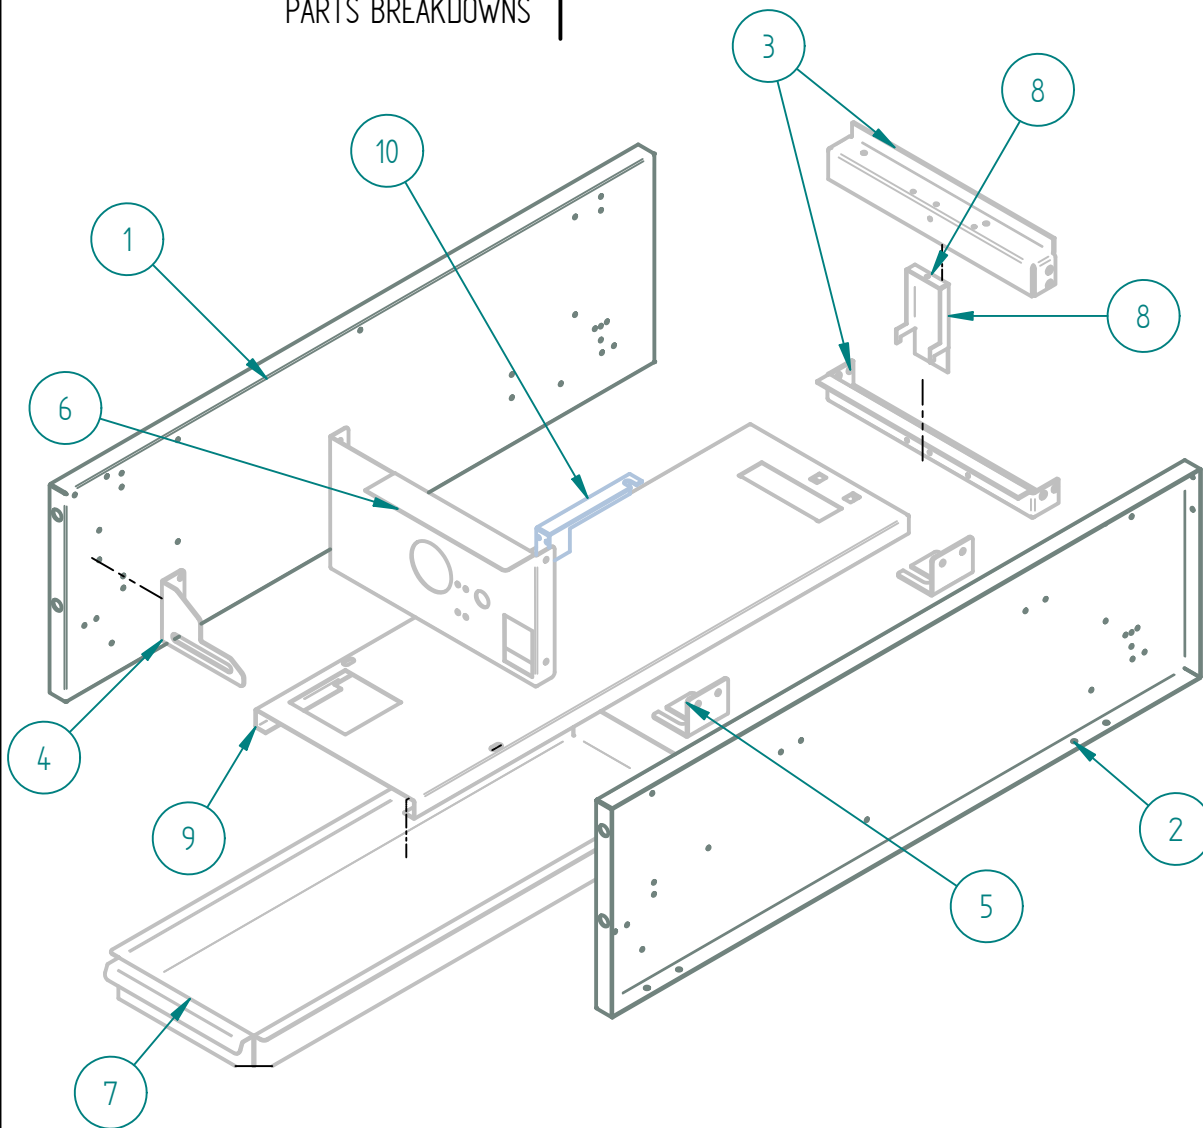

PARTS BREAKDOWNS

SRMG-12 NG

Nov/2016

DESPIECE

PARTS BREAKDOWNS

Item	Description	Qty
1	OUTER PANEL COUNTER TOP 12"	1
2	INNER PANEL COUNTER TOP 12	1
3	GAS SYSTEM GRIDDLE 12"	1
4	SIERRA KNOB	1
5	SS SCREW HEAD TRUSS M6-12	4

DESPIECE

S863151003 OUTER PANEL SRMG-12

PARTS BREAKDOWNS

Item	Description	Qty
1	CONTROL PANEL 12"	1
2	CHIMNEY 12" SIERRA	1
3	ADJUSTABLE FEET 4-6" SS ϕ 2"	4
4	UPPER FRONT 12"	1
5	SIERRA NAME PLATE	1
6	LEFT OUTER PANEL	1
7	RIGHT OUTER PANEL	1
8	LEG SUPPORT 12"	2
9	GRIDDLE TOP ASSY	1

DESPIECE

S863149002 INNER PANEL MG-12

PARTS BREAKDOWNS

Item	Description	Qty
1	INNER LEFT PANEL	1
2	INNER RIGHT PANEL	1
3	UPPER FRONT SUPPORT 12"	2
4	FRONT MANIFOLD SUPPORT	1
5	SIDE MANIFOLD SUPPORT	2
6	FRONT REINFORCEMENT GRIDDLE 12"	1
7	GREASE TRAY GRIDDLE 12"	1
8	U BURNER SUPPORT	1
9	TRAY SLIDE COLLECT	1
10	PILOT SUPPORT	1

DESPIECE

S863111001 NG GAS SYSTEM MG-12

PARTS BREAKDOWNS

Item	Description	Qty
1	MANIFOLD 12" HP	1
2	TOP VALVE	1
3	FEMALE ORIFICE # 44	1
4	PILOT REGULATOR AP7-1	1
5	PILOT PIPE GRIDDLE	1
6	PILOT TIP A73007	1
7	"U" SHAPED BURNER	1
8	PLUG SCREW 1/8"NPT	1