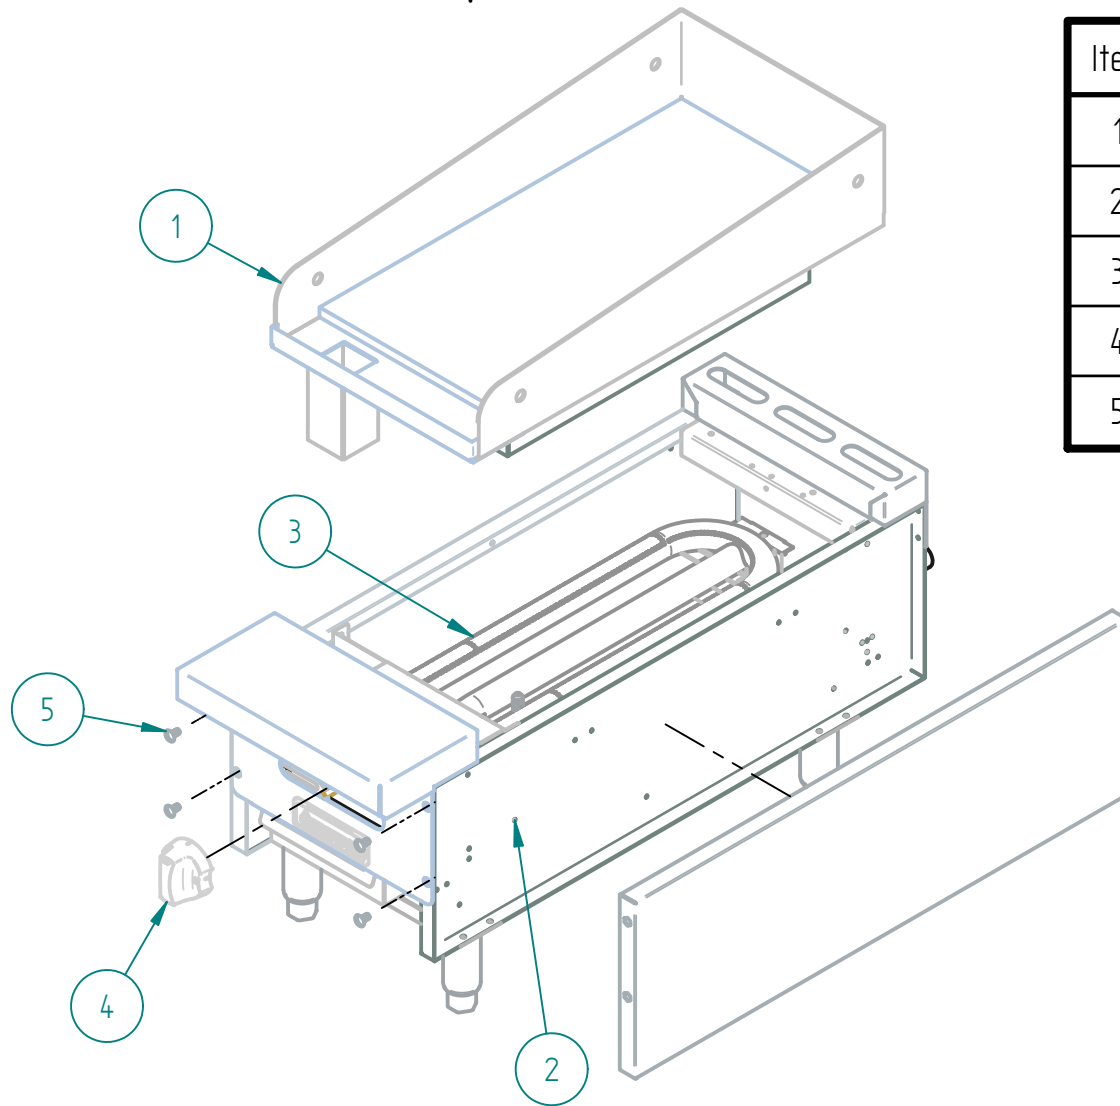

PARTS BREAKDOWNS

SRMG-12 NG

Nov/2016

DESPIECE

PARTS BREAKDOWNS

Item	Description	Qty
1	OUTER PANEL COUNTER TOP 12"	1
2	INNER PANEL COUNTER TOP 12	1
3	GAS SYSTEM GRIDDLE 12"	1
4	SIERRA KNOB	1
5	SS SCREW HEAD TRUSS M6-12	4

DESPIECE

S863151003 OUTER PANEL SRMG-12

PARTS BREAKDOWNS

Item	Description	Qty
1	CONTROL PANEL 12"	1
2	CHIMNEY 12" SIERRA	1
3	ADJUSTABLE FEET 4-6" SS ϕ 2"	4
4	UPPER FRONT 12"	1
5	SIERRA NAME PLATE	1
6	LEFT OUTER PANEL	1
7	RIGHT OUTER PANEL	1
8	LEG SUPPORT 12"	2
9	GRIDDLE TOP ASSY	1

DESPIECE

S863149002 INNER PANEL MG-12

PARTS BREAKDOWNS

Item	Description	Qty
1	INNER LEFT PANEL	1
2	INNER RIGHT PANEL	1
3	UPPER FRONT SUPPORT 12"	2
4	FRONT MANIFOLD SUPPORT	1
5	SIDE MANIFOLD SUPPORT	2
6	FRONT REINFORCEMENT GRIDDLE 12"	1
7	GREASE TRAY GRIDDLE 12"	1
8	U BURNER SUPPORT	1
9	TRAY SLIDE COLLECT	1
10	PILOT SUPPORT	1

DESPIECE

S863111001 NG GAS SYSTEM MG-12

PARTS BREAKDOWNS

Item	Description	Qty
1	MANIFOLD 12" HP	1
2	TOP VALVE	1
3	FEMALE ORIFICE # 44	1
4	PILOT REGULATOR AP7-1	1
5	PILOT PIPE GRIDDLE	1
6	PILOT TIP A73007	1
7	"U" SHAPED BURNER	1
8	PLUG SCREW 1/8"NPT	1