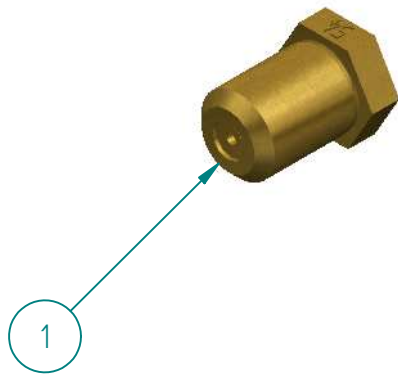

PARTS BREAKDOWNS

SRMG-12 NG

Nov/2016

DESPIECE

PARTS BREAKDOWNS

Item	Description	Qty
1	OUTER PANEL COUNTER TOP 12"	1
2	INNER PANEL COUNTER TOP 12	1
3	GAS SYSTEM GRIDDLE 12"	1
4	SIERRA KNOB	1
5	SS SCREW HEAD TRUSS M6-12	4

DESPIECE

S863149002 INNER PANEL MG-12

PARTS BREAKDOWNS

Item	Description	Qty
1	INNER LEFT PANEL	1
2	INNER RIGHT PANEL	1
3	UPPER FRONT SUPPORT 12"	2
4	FRONT MANIFOLD SUPPORT	1
5	SIDE MANIFOLD SUPPORT	2
6	FRONT REINFORCEMENT GRIDDLE 12"	1
7	GREASE TRAY GRIDDLE 12"	1
8	U BURNER SUPPORT	1
9	TRAY SLIDE COLLECT	1
10	PILOT SUPPORT	1

DESPIECE

S863111001 NG GAS SYSTEM MG-12

PARTS BREAKDOWNS

Item	Description	Qty
1	MANIFOLD 12" HP	1
2	TOP VALVE	1
3	FEMALE ORIFICE # 44	1
4	PILOT REGULATOR AP7-1	1
5	PILOT PIPE GRIDDLE	1
6	PILOT TIP A73007	1
7	"U" SHAPED BURNER	1
8	PLUG SCREW 1/8"NPT	1

DESPIECE

S700424000 CONVERSION KIT NG TO LP MG-12

PARTS BREAKDOWNS

Item	Description	Qty
1	FEMALE ORIFICE #54	1