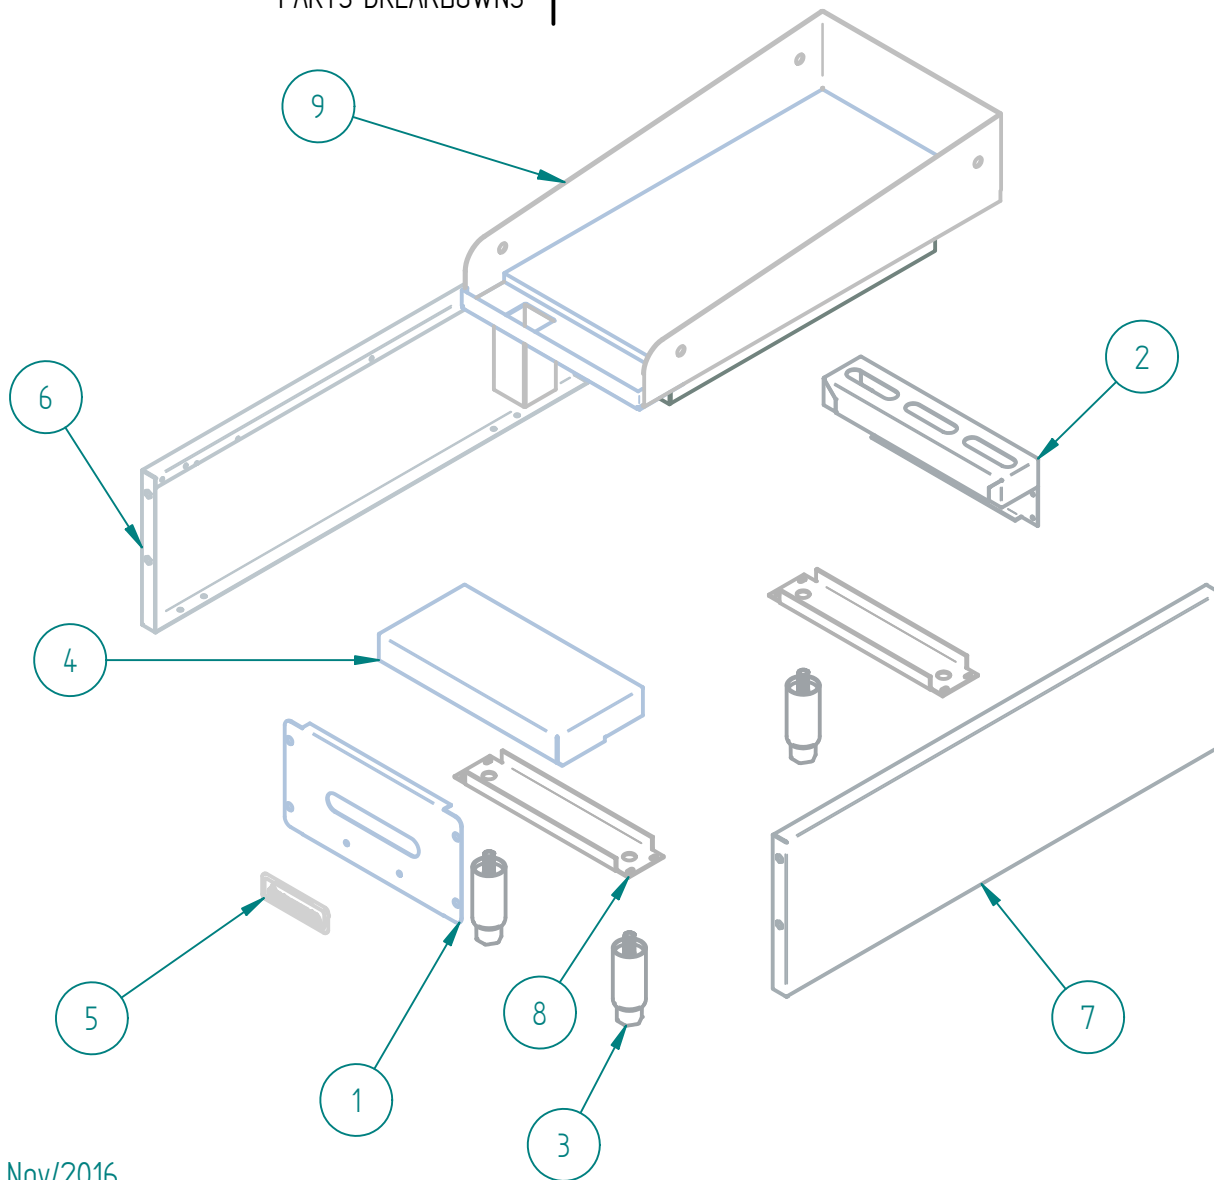

PARTS BREAKDOWNS

SRMG-12 NG

Nov/2016

DESPIECE

PARTS BREAKDOWNS

Item	Description	Qty
1	OUTER PANEL COUNTER TOP 12"	1
2	INNER PANEL COUNTER TOP 12	1
3	GAS SYSTEM GRIDDLE 12"	1
4	SIERRA KNOB	1
5	SS SCREW HEAD TRUSS M6-12	4

DESPIECE

S863151003 OUTER PANEL SRMG-12

PARTS BREAKDOWNS

Item	Description	Qty
1	CONTROL PANEL 12"	1
2	CHIMNEY 12" SIERRA	1
3	ADJUSTABLE FEET 4-6" SS ϕ 2"	4
4	UPPER FRONT 12"	1
5	SIERRA NAME PLATE	1
6	LEFT OUTER PANEL	1
7	RIGHT OUTER PANEL	1
8	LEG SUPPORT 12"	2
9	GRIDDLE TOP ASSY	1

DESPIECE

S863149002 INNER PANEL MG-12

PARTS BREAKDOWNS

Item	Description	Qty
1	INNER LEFT PANEL	1
2	INNER RIGHT PANEL	1
3	UPPER FRONT SUPPORT 12"	2
4	FRONT MANIFOLD SUPPORT	1
5	SIDE MANIFOLD SUPPORT	2
6	FRONT REINFORCEMENT GRIDDLE 12"	1
7	GREASE TRAY GRIDDLE 12"	1
8	U BURNER SUPPORT	1
9	TRAY SLIDE COLLECT	1
10	PILOT SUPPORT	1

DESPIECE

S863111001 NG GAS SYSTEM MG-12

PARTS BREAKDOWNS

Item	Description	Qty
1	MANIFOLD 12" HP	1
2	TOP VALVE	1
3	FEMALE ORIFICE # 44	1
4	PILOT REGULATOR AP7-1	1
5	PILOT PIPE GRIDDLE	1
6	PILOT TIP A73007	1
7	"U" SHAPED BURNER	1
8	PLUG SCREW 1/8"NPT	1