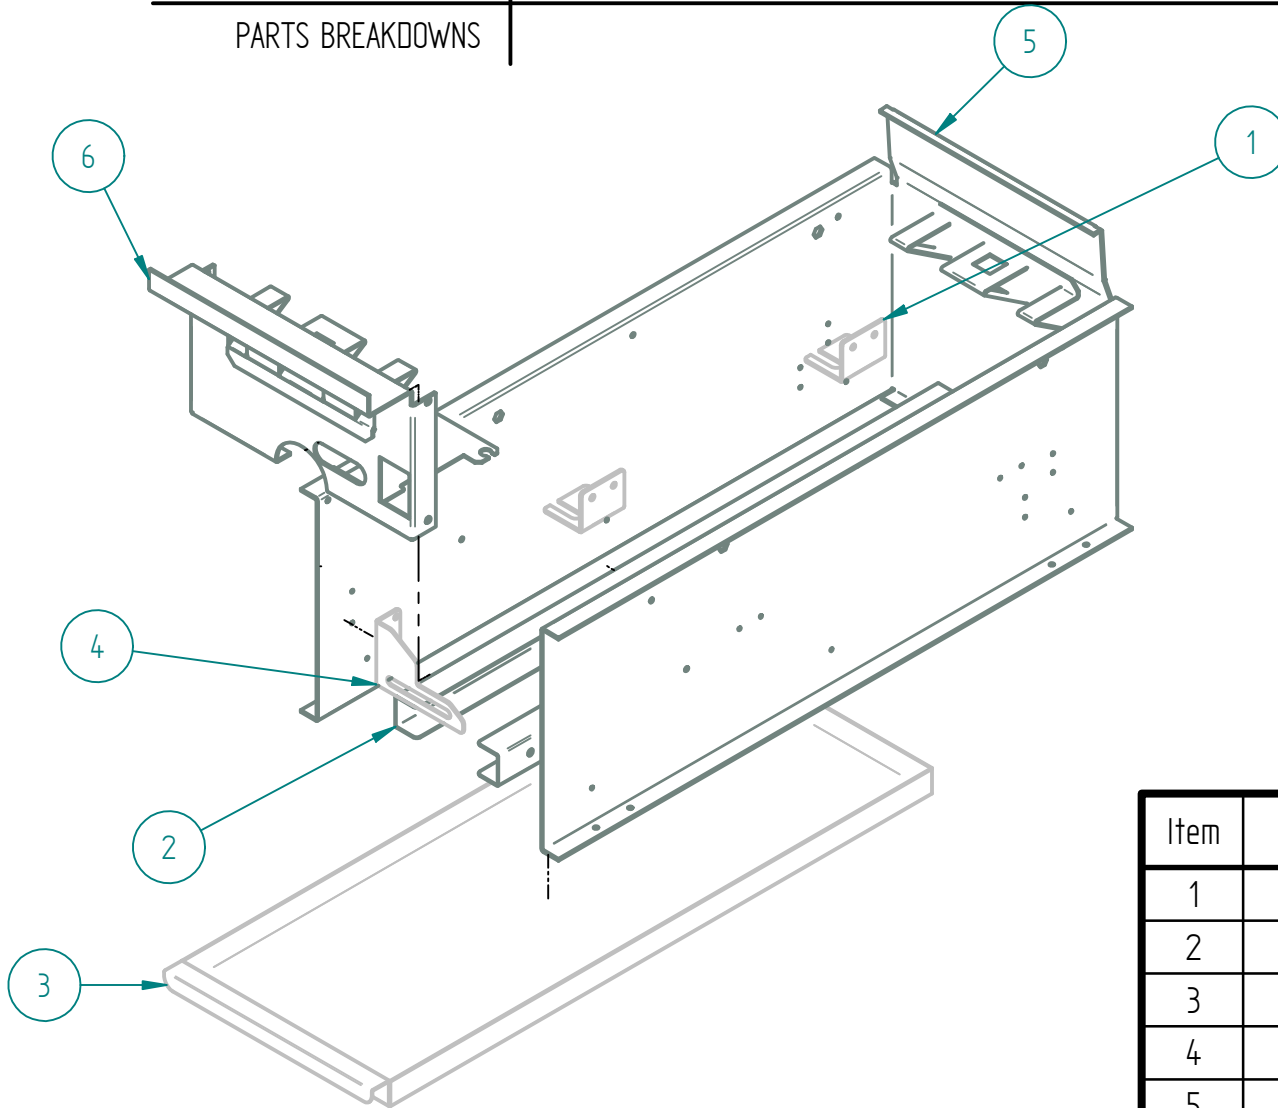

DESPIECE

S903125002 INNER PANEL RB 12"

PARTS BREAKDOWNS

Item	Description	Qty.
1	SIDE MANIFOLD SUPPORT	2
2	TRAY SLIDERS	2
3	TRAY COLLECTOR 12"	1
4	FRONT MANIFOLD SUPPORT	1
5	INNER REAR ASSY BBQ12	1
6	INNER FRONT ASSY BBQ12	1