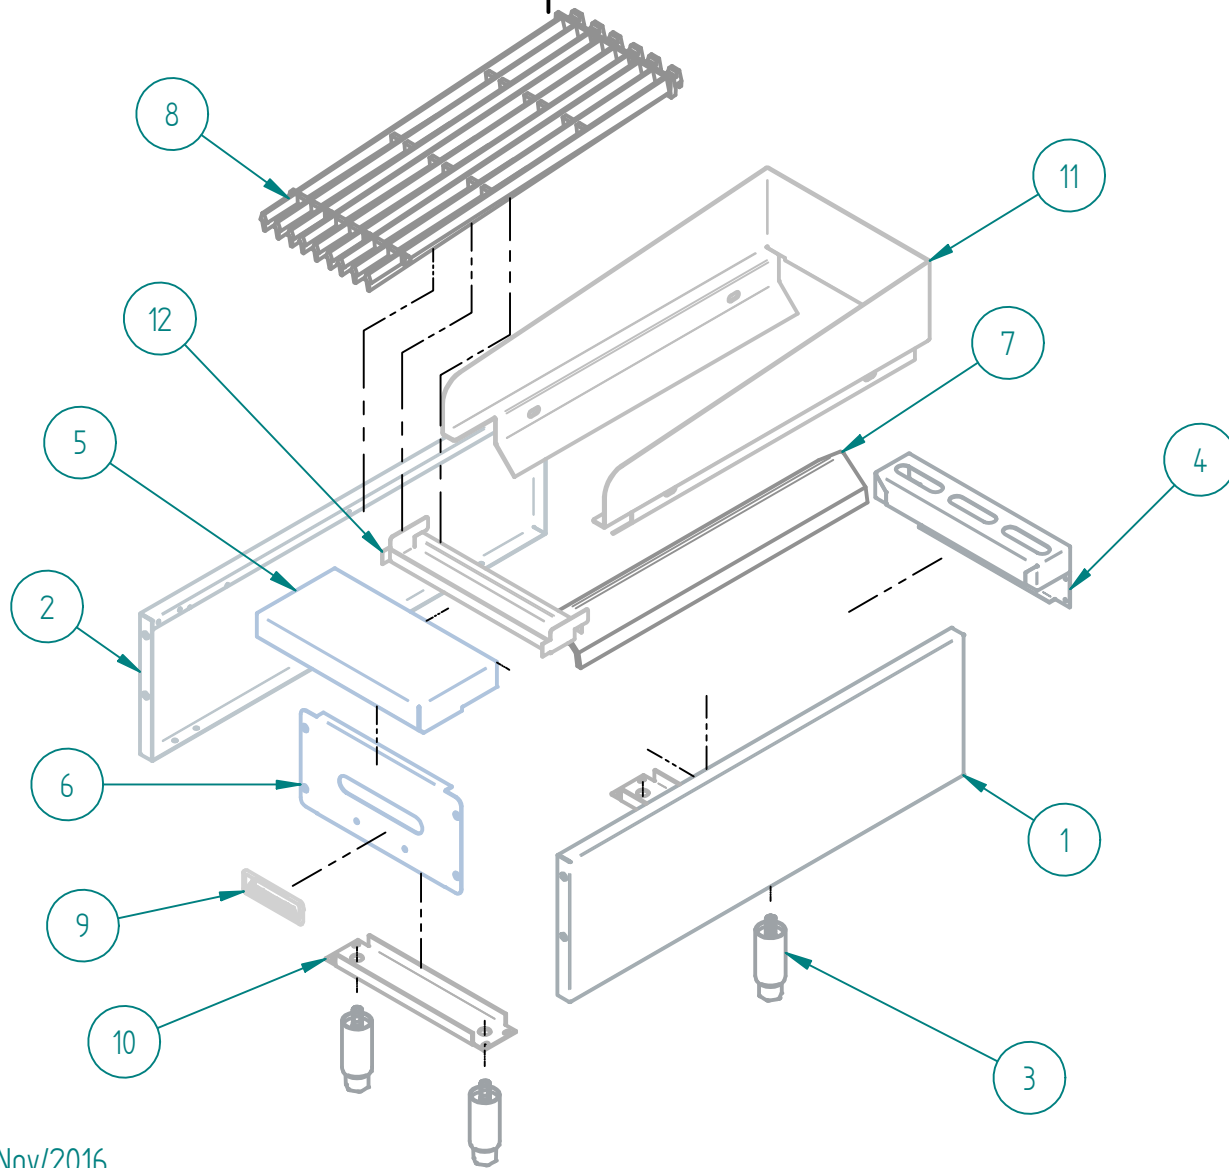

# SRRB-12

Nov/2016

DESPIECE

PARTS BREAKDOWNS

Item	Description	Qty
1	INNER PANEL BBQ12	1
2	OUTER PANELS BBQ 12"	1
3	GAS SYSTEM BBQ 12"	1
4	SIERRA KNOB	1
5	SS SCREW HEAD TRUSS M6-12	4

Nov/2016

DESPIECE

# S903123003 OUTER PANEL SRRB 12"

PARTS BREAKDOWNS

Item	Description	Qty
1	RIGHT OUTER PANEL	1
2	LEFT OUTER PANEL	1
3	ADJUSTABLE FEET 4-6" SS $\phi$ 2"	4
4	CHIMNEY 12" SIERRA	1
5	UPPER FRONT 12"	1
6	CONTROL PANEL 12"	1
7	IRON ANGLED RADIANT	1
8	IRON TOP GRATE BBQ	4
9	SIERRA NAME PLATE	1
10	LEG SUPPORT 12"	2
11	"U" BBQ 12 HD	1
12	TRAY COLLECTOR BQQ 12"	1

# S903113001 GAS SYSTEM BBQ 12" NG

PARTS BREAKDOWNS

Item	Description	Qty
1	MANIFOLD 12" HP	1
2	FLUTE BURNER	1
3	PILOT REGULATOR AP7-1	1
4	PILOT TIP A73007	1
5	MALE ORIFICE # 50	1
6	PILOT PIPE	1
7	TOP VALVE	1
8	ELBOW 90° 1/8" NPT CC A91021	2
9	PIPE SUPPLY BURNER	1