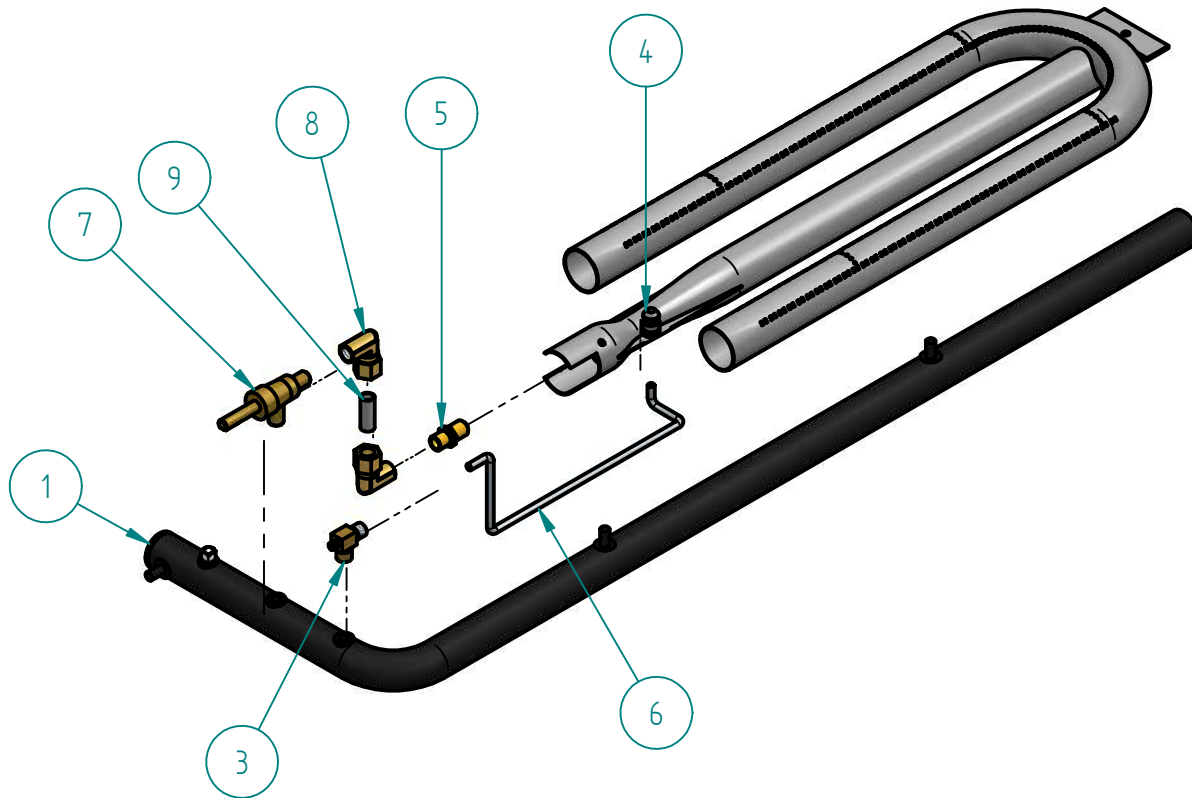

# S903125002 INNER PANEL RB 12"

PARTS BREAKDOWNS

Item	Description	Qty.
1	SIDE MANIFOLD SUPPORT	2
2	TRAY SLIDERS	2
3	TRAY COLLECTOR 12"	1
4	FRONT MANIFOLD SUPPORT	1
5	INNER REAR ASSY BBQ12	1
6	INNER FRONT ASSY BBQ12	1

# S903113001 GAS SYSTEM BBQ 12" NG

PARTS BREAKDOWNS

Item	Description	Qty
1	MANIFOLD 12" HP	1
2	FLUTE BURNER	1
3	PILOT REGULATOR AP7-1	1
4	PILOT TIP A73007	1
5	MALE ORIFICE # 50	1
6	PILOT PIPE	1
7	TOP VALVE	1
8	ELBOW 90° 1/8" NPT CC A91021	2
9	PIPE SUPPLY BURNER	1