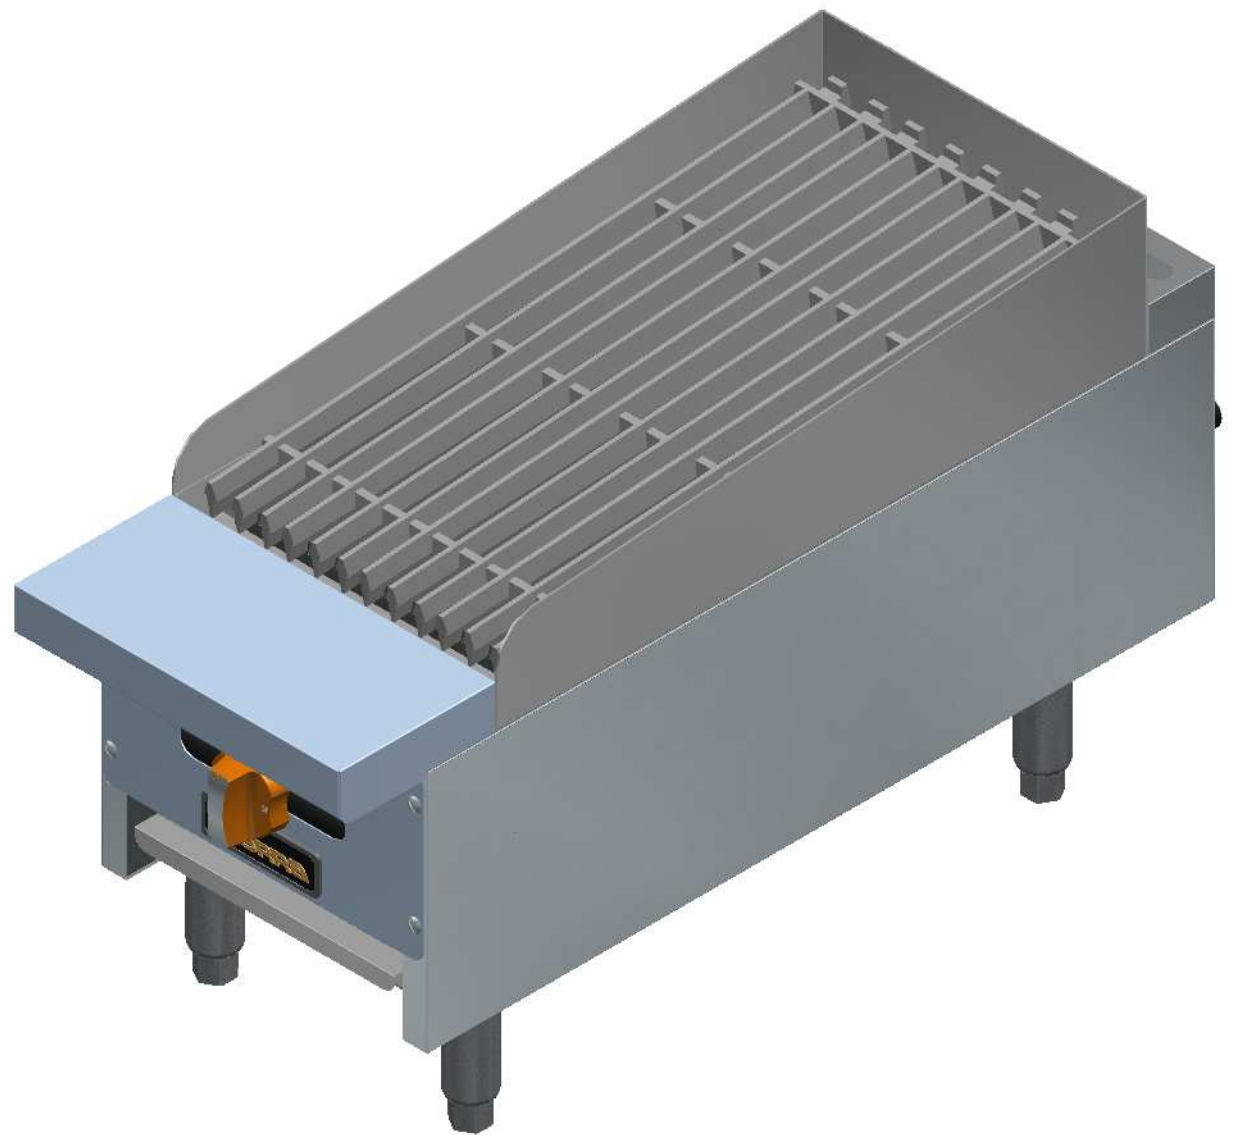

DESPIECE

PARTS BREAKDOWNS

# SRRB-12

Nov/2016

DESPIECE

PARTS BREAKDOWNS

Item	Description	Qty
1	INNER PANEL BBQ12	1
2	OUTER PANELS BBQ 12"	1
3	GAS SYSTEM BBQ 12"	1
4	SIERRA KNOB	1
5	SS SCREW HEAD TRUSS M6-12	4

Nov/2016

DESPIECE

# S903125002 INNER PANEL RB 12"

PARTS BREAKDOWNS

Item	Description	Qty.
1	SIDE MANIFOLD SUPPORT	2
2	TRAY SLIDERS	2
3	TRAY COLLECTOR 12"	1
4	FRONT MANIFOLD SUPPORT	1
5	INNER REAR ASSY BBQ12	1
6	INNER FRONT ASSY BBQ12	1

# S903113001 GAS SYSTEM BBQ 12" NG

PARTS BREAKDOWNS

Item	Description	Qty
1	MANIFOLD 12" HP	1
2	FLUTE BURNER	1
3	PILOT REGULATOR AP7-1	1
4	PILOT TIP A73007	1
5	MALE ORIFICE # 50	1
6	PILOT PIPE	1
7	TOP VALVE	1
8	ELBOW 90° 1/8" NPT CC A91021	2
9	PIPE SUPPLY BURNER	1