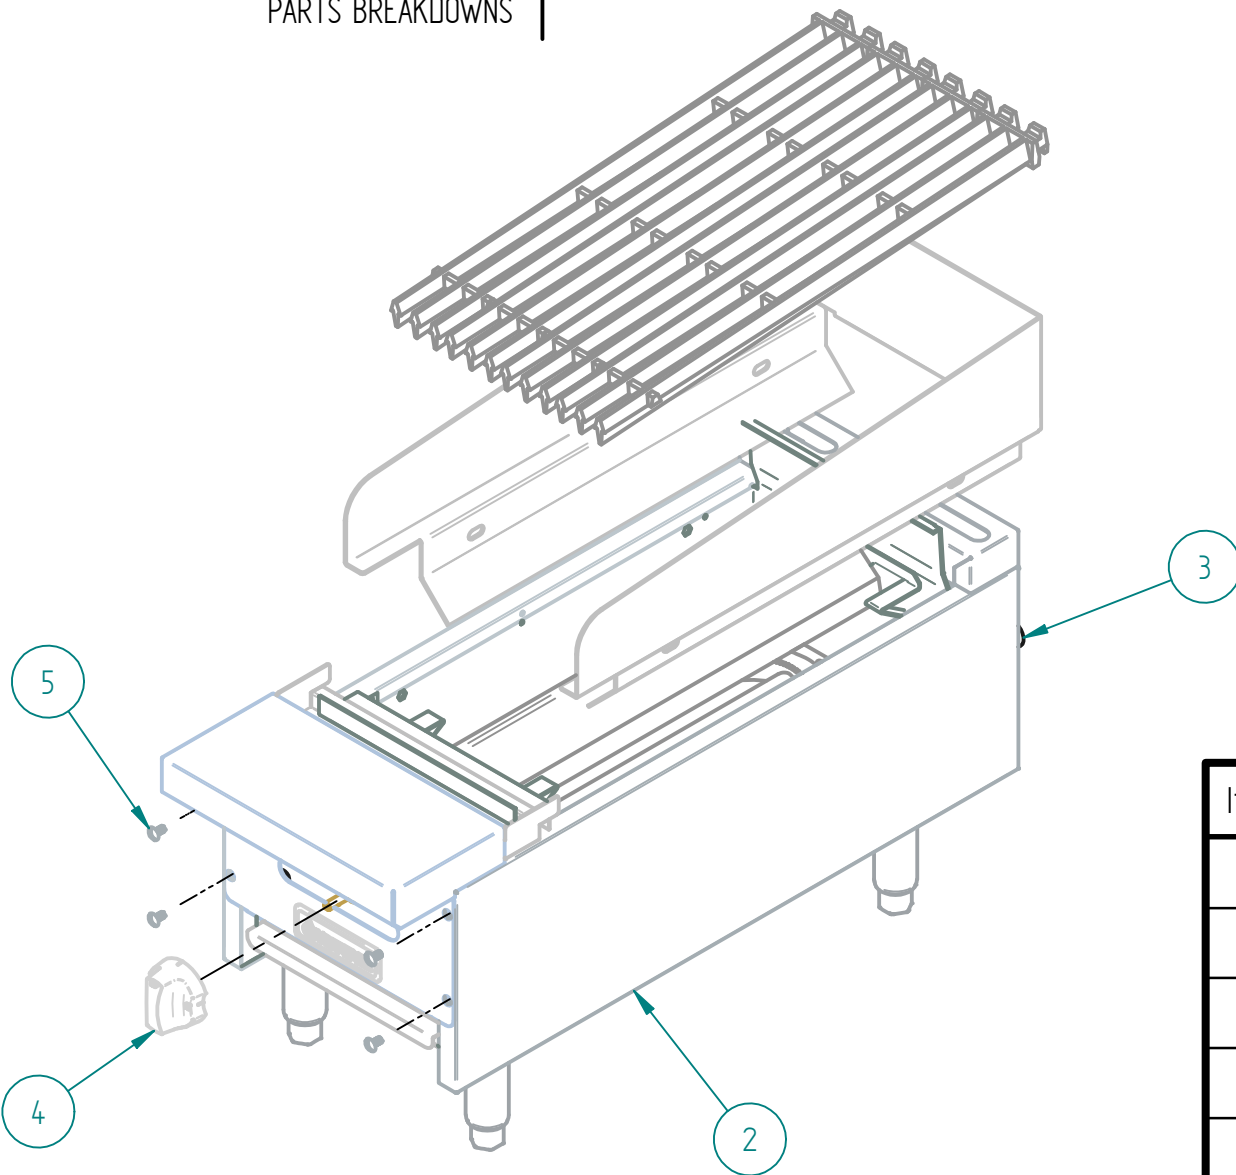

DESPIECE

PARTS BREAKDOWNS

# SRRB-12

Nov/2016

DESPIECE

PARTS BREAKDOWNS

Item	Description	Qty
1	INNER PANEL BBQ12	1
2	OUTER PANELS BBQ 12"	1
3	GAS SYSTEM BBQ 12"	1
4	SIERRA KNOB	1
5	SS SCREW HEAD TRUSS M6-12	4

Nov/2016

DESPIECE

# S903113001 GAS SYSTEM BBQ 12" NG

PARTS BREAKDOWNS

Item	Description	Qty
1	MANIFOLD 12" HP	1
2	FLUTE BURNER	1
3	PILOT REGULATOR AP7-1	1
4	PILOT TIP A73007	1
5	MALE ORIFICE # 50	1
6	PILOT PIPE	1
7	TOP VALVE	1
8	ELBOW 90° 1/8" NPT CC A91021	2
9	PIPE SUPPLY BURNER	1