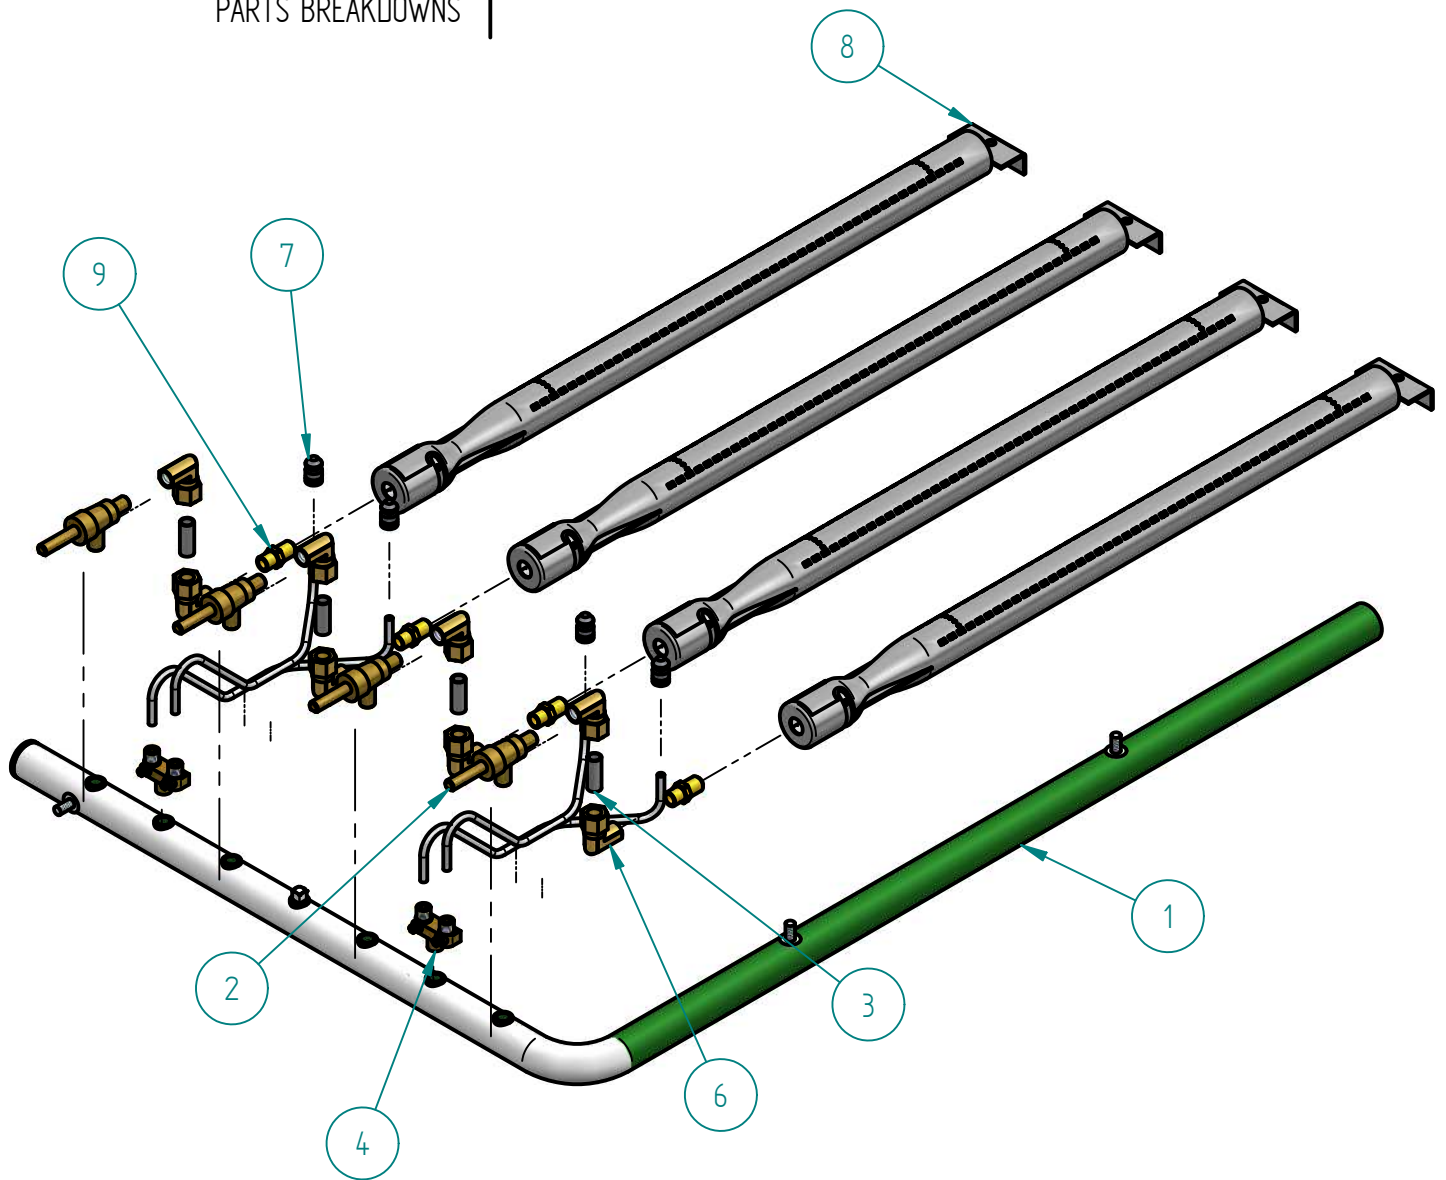

DESPIECE

PARTS BREAKDOWNS

SRRB-24"

Item	Subject	Qty
1	INNER PANEL RB-24"	1
2	OUTER PANEL SRRB-24"	1
3	GAS SYSTEM BBQ-24" NG	1
4	SIERRA KNOB	4
5	SS SCREW HEAD TRUSS M6-12	4

DESPIECE

S903117004 OUTER PANEL SRRB-24"

DESPIECE

S903119002 INNER PANEL RB-24

PARTS BREAKDOWNS

Item	Description	Qty
1	SIDE MANIFOLD SUPPORT	2
2	TRAY SLIDERS	2
3	TRAY COLLECTOR 24"	1
4	FRONT MANIFOLD SUPPORT	1
5	INNER FRONT ASSY BQQ-24"	1
6	INNER REAR ASSY BQQ-24"	1

DESPIECE

S903103001 GAS SYSTEM BBQ" 24 NG

PARTS BREAKDOWNS

Item	Description	Qty
1	COMPLETE MANIFOLD 24"	1
2	TOP VALVE	1
3	TAP PIPE	1
4	DOUBLE PILOT VALVE AP6-1	2
5	SS FLEX PIPE 350	2
6	ELBOW 90° 1/8" NPT CC A91021	2
7	PILOT TIP A73007	4
8	FLUTE BURNER	4
9	MALE ORIFICE # 50	4

PARTS BREAKDOWNS

S750401700
DESPIECE CONVERSION KIT NG TO LP RB-24

Item	Description	Qty
1	MALE ORIFICE # 56	4