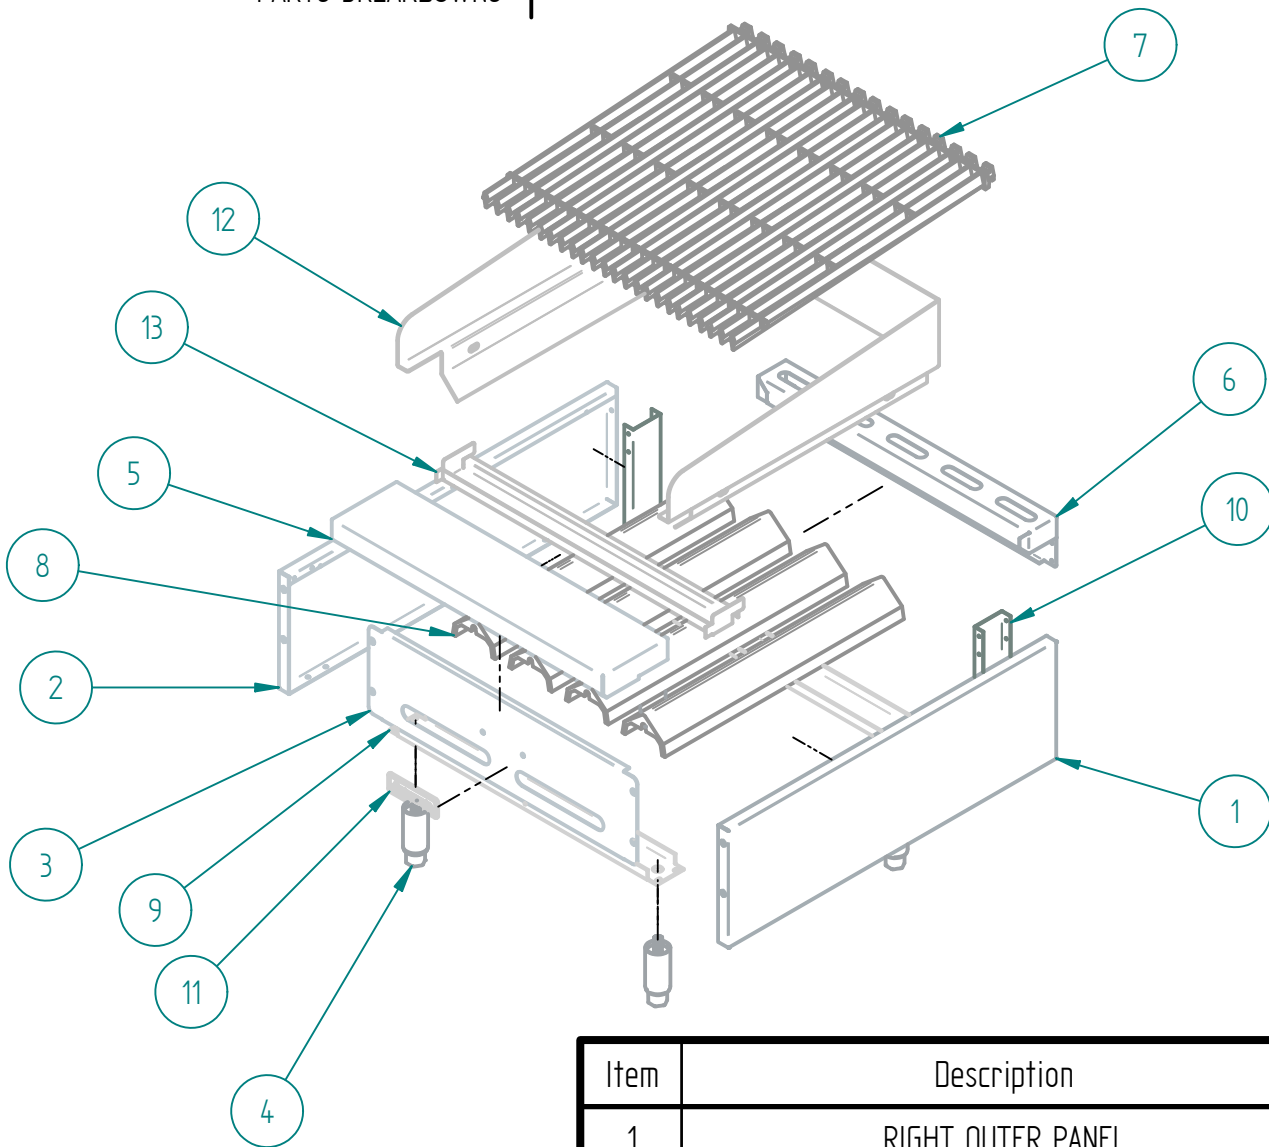

DESPIECE

PARTS BREAKDOWNS

SRRB-24"

Item	Subject	Qty
1	INNER PANEL RB-24"	1
2	OUTER PANEL SRRB-24"	1
3	GAS SYSTEM BBQ-24" NG	1
4	SIERRA KNOB	4
5	SS SCREW HEAD TRUSS M6-12	4

DESPIECE

S903117004 OUTER PANEL SRRB-24"

PARTS BREAKDOWNS

Item	Description	Qty
1	RIGHT OUTER PANEL	1
2	LEFT OUTER PANEL	1
3	COMMAND PANEL BBQ 24"	1
4	ADJUSTABLE FEET 4-6" SS Ø 2"	4
5	FRONT TABLE 24" SIERRA	1
6	CHIMNEY 24" SIERRA	1
7	IRON TOP GRATE BBQ	8
8	IRON ANGLED RADIANT	4
9	LEG SUPPORT 24"	2
10	INNER SIDE COMPLEMENT	2
11	SIERRA NAME PLATE	1
12	"U" BBQ 24 HD	1
13	TRAY	1

DESPIECE

S903119002 INNER PANEL RB-24

PARTS BREAKDOWNS

Item	Description	Qty
1	SIDE MANIFOLD SUPPORT	2
2	TRAY SLIDERS	2
3	TRAY COLLECTOR 24"	1
4	FRONT MANIFOLD SUPPORT	1
5	INNER FRONT ASSY BQQ-24"	1
6	INNER REAR ASSY BQQ-24"	1

DESPIECE

S903103001 GAS SYSTEM BBQ" 24 NG

PARTS BREAKDOWNS

Item	Description	Qty
1	COMPLETE MANIFOLD 24"	1
2	TOP VALVE	1
3	TAP PIPE	1
4	DOUBLE PILOT VALVE AP6-1	2
5	SS FLEX PIPE 350	2
6	ELBOW 90° 1/8" NPT CC A91021	2
7	PILOT TIP A73007	4
8	FLUTE BURNER	4
9	MALE ORIFICE # 50	4