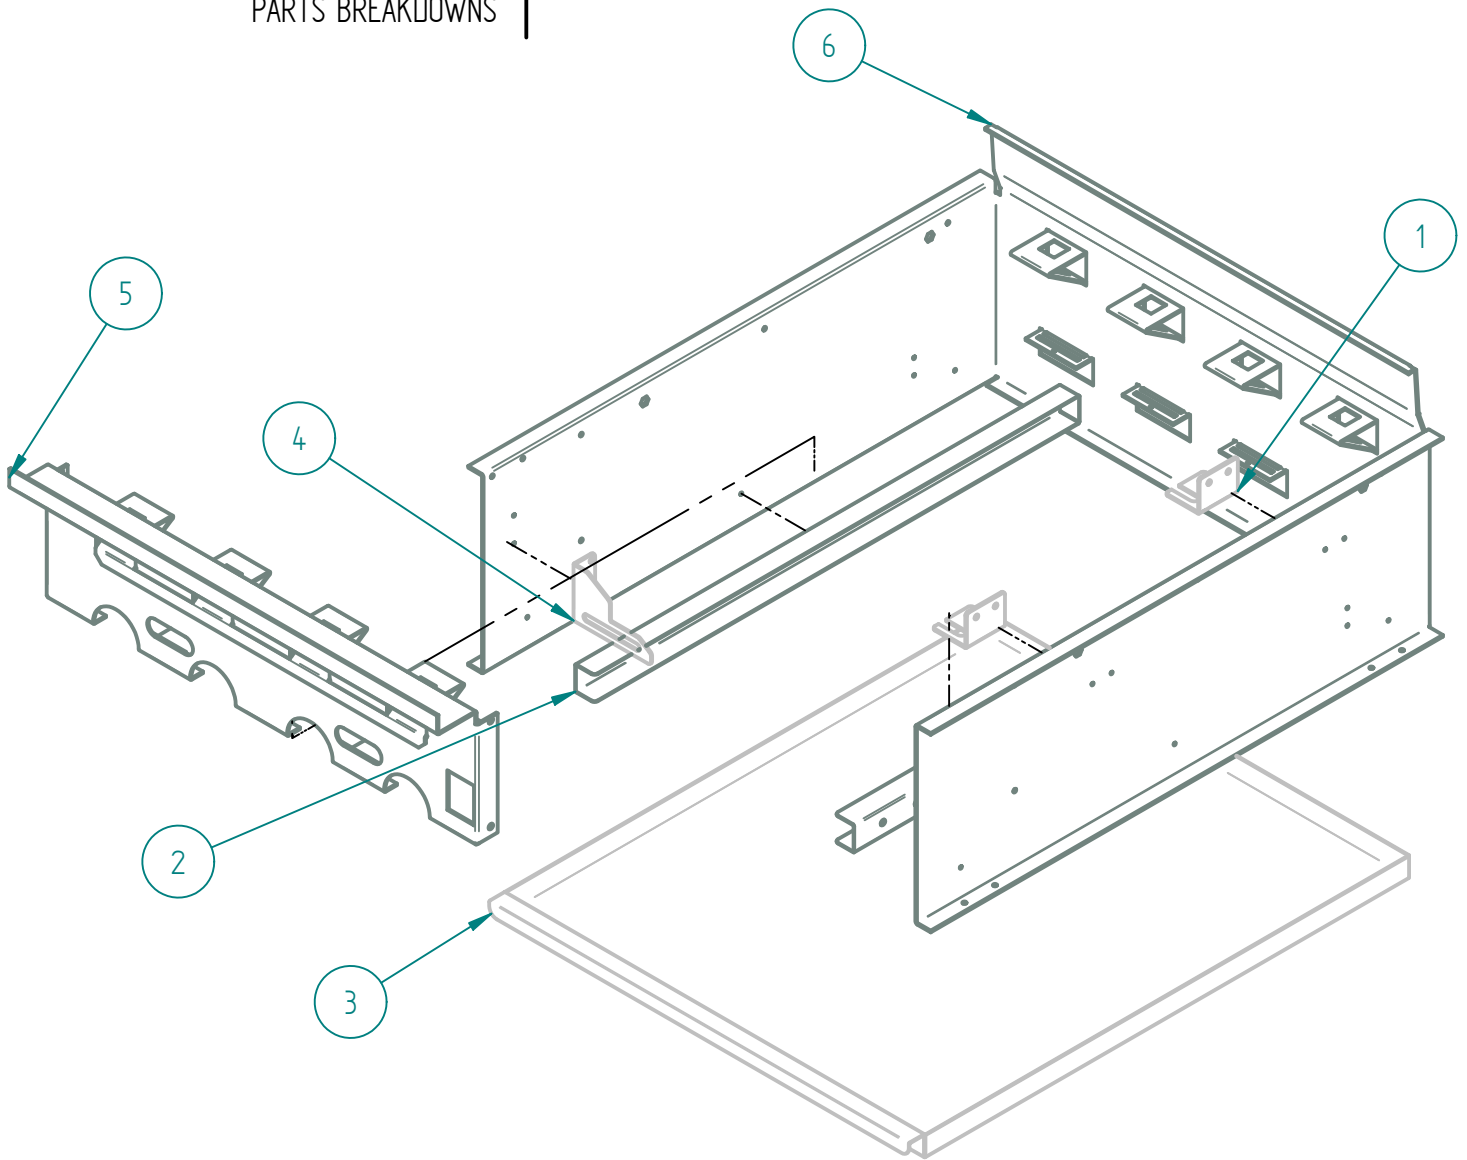

DESPIECE

PARTS BREAKDOWNS

SRRB-24"

Item	Subject	Qty
1	INNER PANEL RB-24"	1
2	OUTER PANEL SRRB-24"	1
3	GAS SYSTEM BBQ-24" NG	1
4	SIERRA KNOB	4
5	SS SCREW HEAD TRUSS M6-12	4

DESPIECE

S903117004 OUTER PANEL SRRB-24"

PARTS BREAKDOWNS

Item	Description	Qty
1	RIGHT OUTER PANEL	1
2	LEFT OUTER PANEL	1
3	COMMAND PANEL BBQ 24"	1
4	ADJUSTABLE FEET 4-6" SS Ø 2"	4
5	FRONT TABLE 24" SIERRA	1
6	CHIMNEY 24" SIERRA	1
7	IRON TOP GRATE BBQ	8
8	IRON ANGLED RADIANT	4
9	LEG SUPPORT 24"	2
10	INNER SIDE COMPLEMENT	2
11	SIERRA NAME PLATE	1
12	"U" BBQ 24 HD	1
13	TRAY	1

DESPIECE

S903119002 INNER PANEL RB-24

PARTS BREAKDOWNS

Item	Description	Qty
1	SIDE MANIFOLD SUPPORT	2
2	TRAY SLIDERS	2
3	TRAY COLLECTOR 24"	1
4	FRONT MANIFOLD SUPPORT	1
5	INNER FRONT ASSY BQQ-24"	1
6	INNER REAR ASSY BQQ-24"	1

DESPIECE

S903103001 GAS SYSTEM BBQ" 24 NG

PARTS BREAKDOWNS

Item	Description	Qty
1	COMPLETE MANIFOLD 24"	1
2	TOP VALVE	1
3	TAP PIPE	1
4	DOUBLE PILOT VALVE AP6-1	2
5	SS FLEX PIPE 350	2
6	ELBOW 90° 1/8" NPT CC A91021	2
7	PILOT TIP A73007	4
8	FLUTE BURNER	4
9	MALE ORIFICE # 50	4