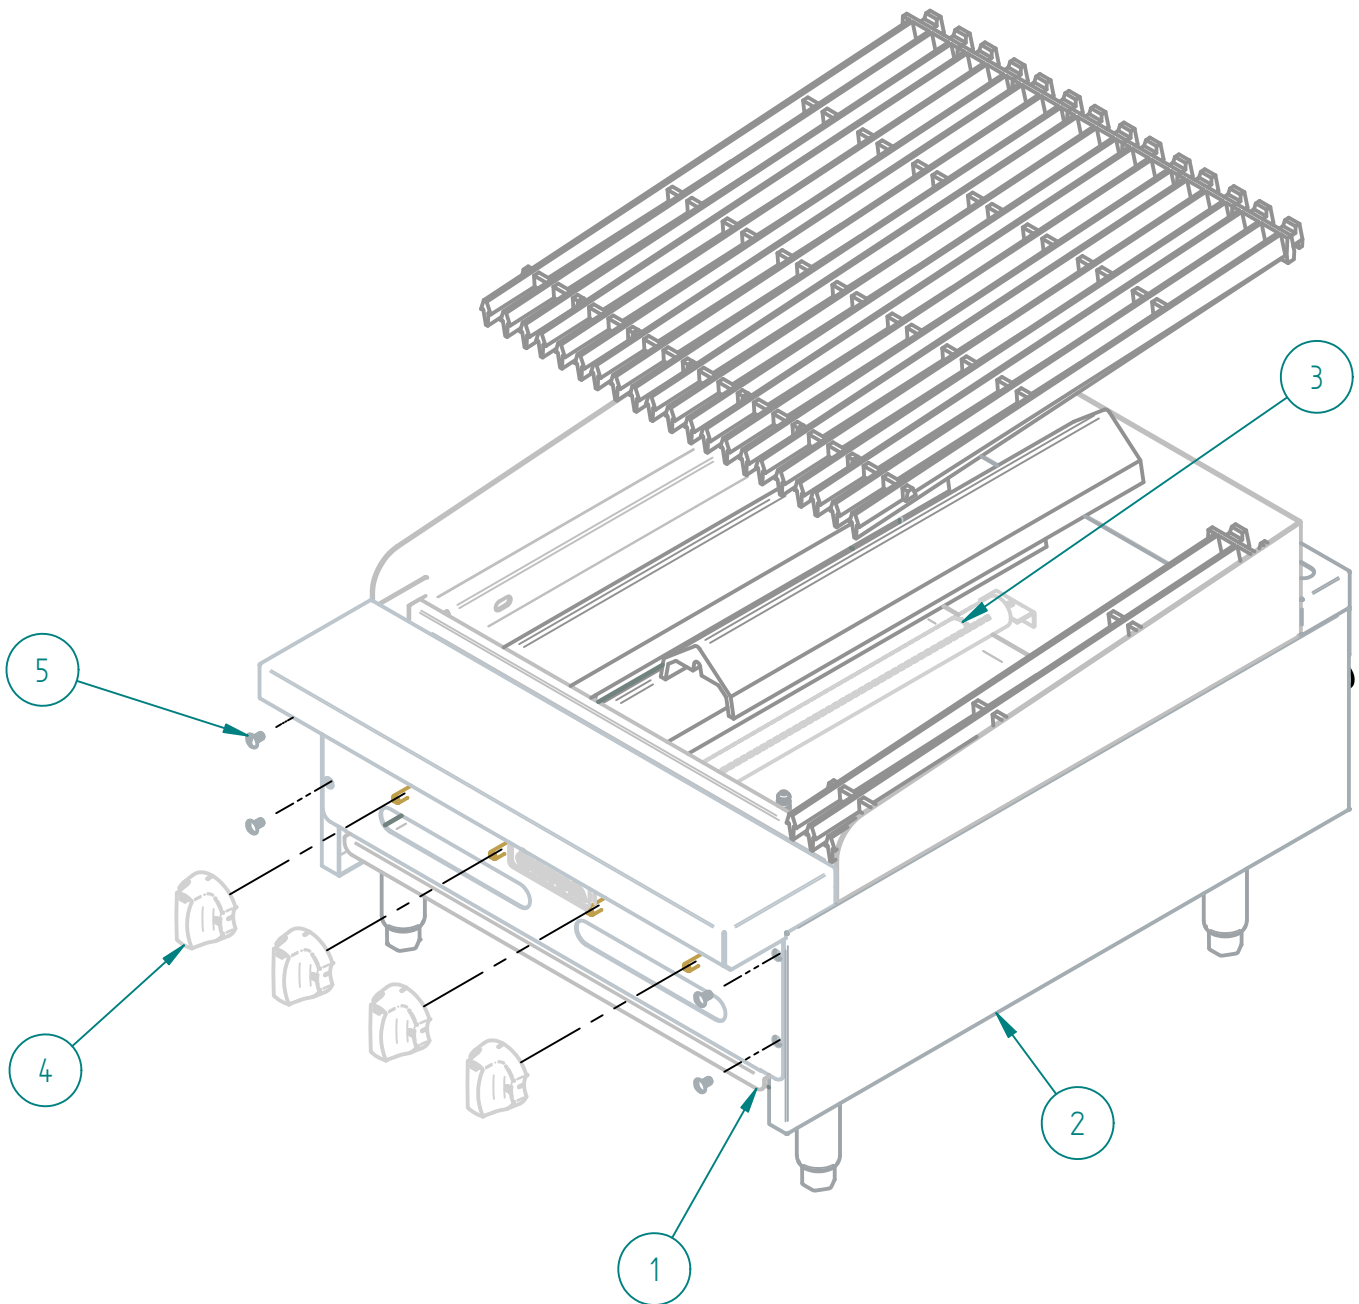

DESPIECE

PARTS BREAKDOWNS

SRRB-24"

Item	Subject	Qty
1	INNER PANEL RB-24"	1
2	OUTER PANEL SRRB-24"	1
3	GAS SYSTEM BBQ-24" NG	1
4	SIERRA KNOB	4
5	SS SCREW HEAD TRUSS M6-12	4

DESPIECE

S903117004 OUTER PANEL SRRB-24"

PARTS BREAKDOWNS

Item	Description	Qty
1	RIGHT OUTER PANEL	1
2	LEFT OUTER PANEL	1
3	COMMAND PANEL BBQ 24"	1
4	ADJUSTABLE FEET 4-6" SS Ø 2"	4
5	FRONT TABLE 24" SIERRA	1
6	CHIMNEY 24" SIERRA	1
7	IRON TOP GRATE BBQ	8
8	IRON ANGLED RADIANT	4
9	LEG SUPPORT 24"	2
10	INNER SIDE COMPLEMENT	2
11	SIERRA NAME PLATE	1
12	"U" BBQ 24 HD	1
13	TRAY	1

DESPIECE

S903119002 INNER PANEL RB-24

PARTS BREAKDOWNS

Item	Description	Qty
1	SIDE MANIFOLD SUPPORT	2
2	TRAY SLIDERS	2
3	TRAY COLLECTOR 24"	1
4	FRONT MANIFOLD SUPPORT	1
5	INNER FRONT ASSY BQQ-24"	1
6	INNER REAR ASSY BQQ-24"	1

DESPIECE

S903103001 GAS SYSTEM BBQ" 24 NG

PARTS BREAKDOWNS

Item	Description	Qty
1	COMPLETE MANIFOLD 24"	1
2	TOP VALVE	1
3	TAP PIPE	1
4	DOUBLE PILOT VALVE AP6-1	2
5	SS FLEX PIPE 350	2
6	ELBOW 90° 1/8" NPT CC A91021	2
7	PILOT TIP A73007	4
8	FLUTE BURNER	4
9	MALE ORIFICE # 50	4