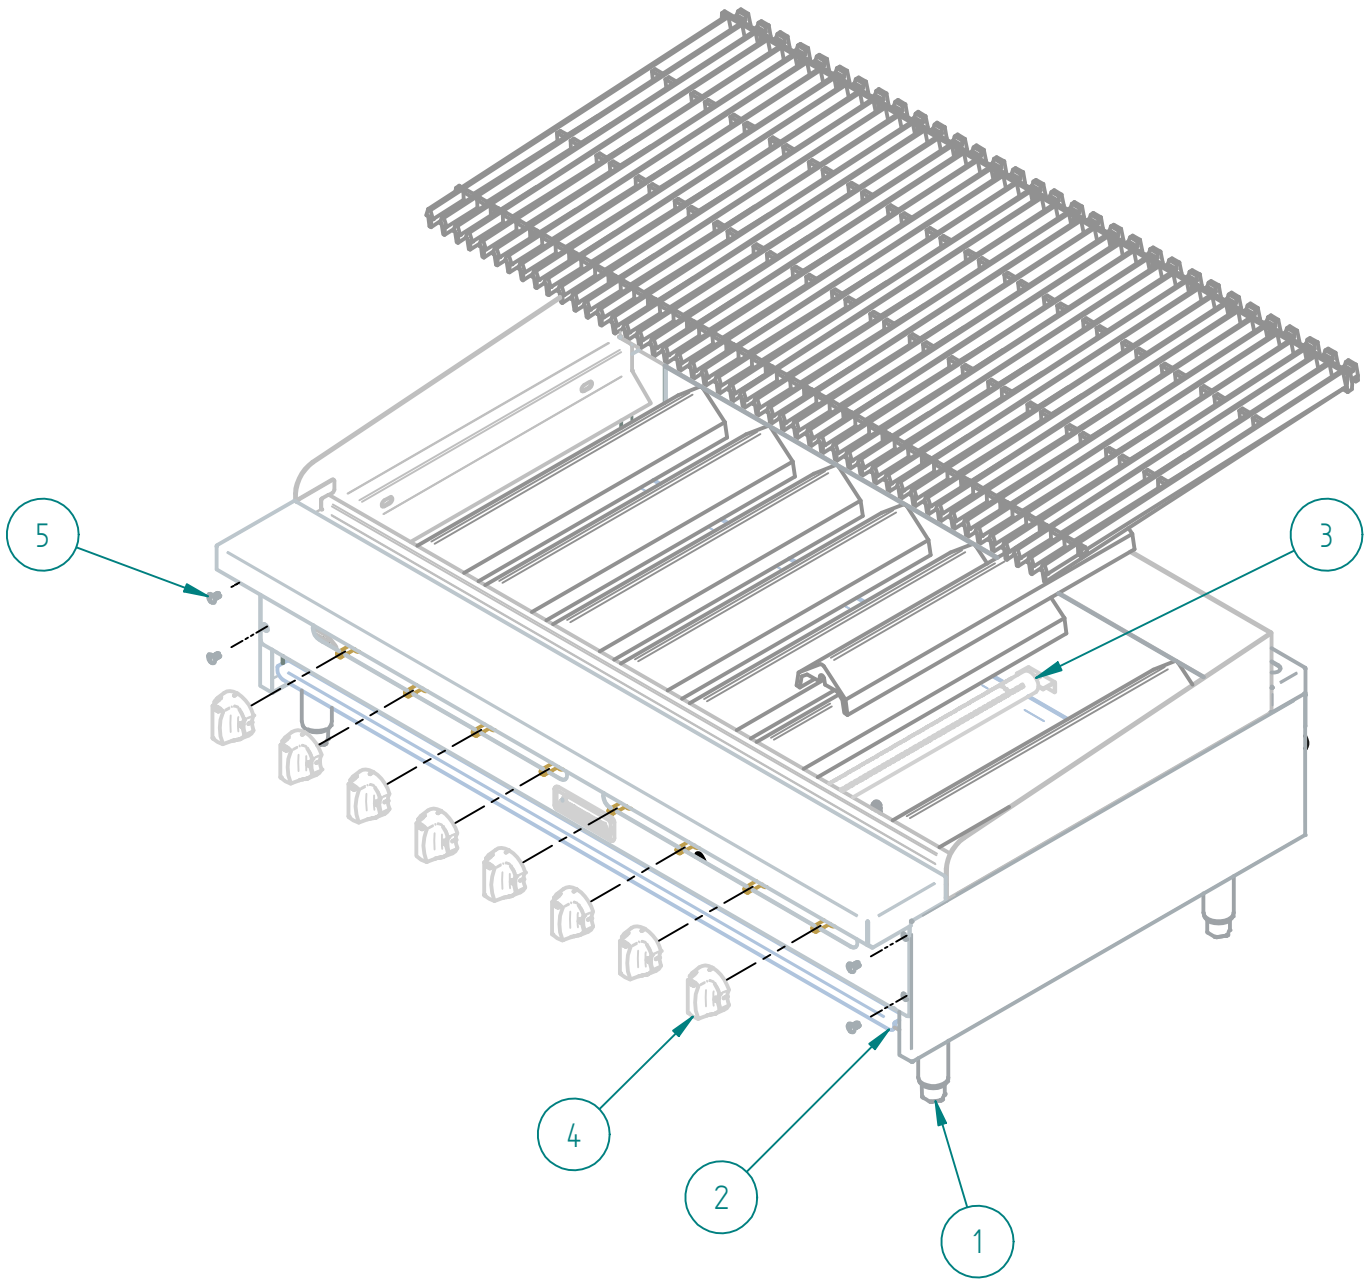

DESPIECE

PARTS BREAKDOWNS

SRRB-48 NG

Item	Description	Qty
1	OUTER PANEL SRRB - 48	1
2	INNER PANEL RB-48"	1
3	GAS SYSTEM RB - 48" NG	1
4	SIERRA KNOB	8
5	SS SCREW HEAD TRUSS M6-12	4

DESPIECE

# S903127004 OUTER PANEL SRRB-48

PARTS BREAKDOWNS

Item	Subject	Qty
1	LEFT OUTER PANEL	1
2	RIGHT OUTER PANEL	1
3	COMMAND PANEL 48" SIERRA	1
4	FRONT TOP TABLE 48" SIERRA	1
5	CHIMNEY 48" SIERRA	1
6	IRON ANGLED RADIANT	8
7	IRON TOP GRATE BBQ	16
8	"U" BBQ 48 HD	1
9	LEG SUPPORT 48"	2
10	SIERRA NAME PLATE	1
11	ADJUSTABLE FEET 4-6" SS $\phi$ 2"	4
12	GREASE COLLECT BBQ 48"	1
13	INNER SIDE COMPLEMENT	2

# S903128002 INNER PANEL RB-48

PARTS BREAKDOWNS

Item	Description	Qty
1	SIDE MANIFOLD SUPPORT	2
2	FRONT MANIFOLD SUPPORT	1
3	TRAY SLIDERS	2
4	TRAY COLLECTOR 48"	1
5	INNER FRONT BBQ 48 ASSEMBLY	1
6	INNER REAR BBQ-48 ASSEMBLY	1

# S903129001 GAS SYSTEM RB - 48 NG

PARTS BREAKDOWNS

Item	Description	Qty
1	COMPLETE MANIFOLD BBQ 48	1
2	TOP VALVE	8
3	TAP PIPE	8
4	FLUTE BURNER	8
5	DOUBLE PILOT VALVE AP6-1	4
6	SS FLEX PIPE 350	8
7	ELBOW 90° 1/8" NPT CC A91021	16
8	PILOT TIP A73007	8
9	MALE ORIFICE # 50	8