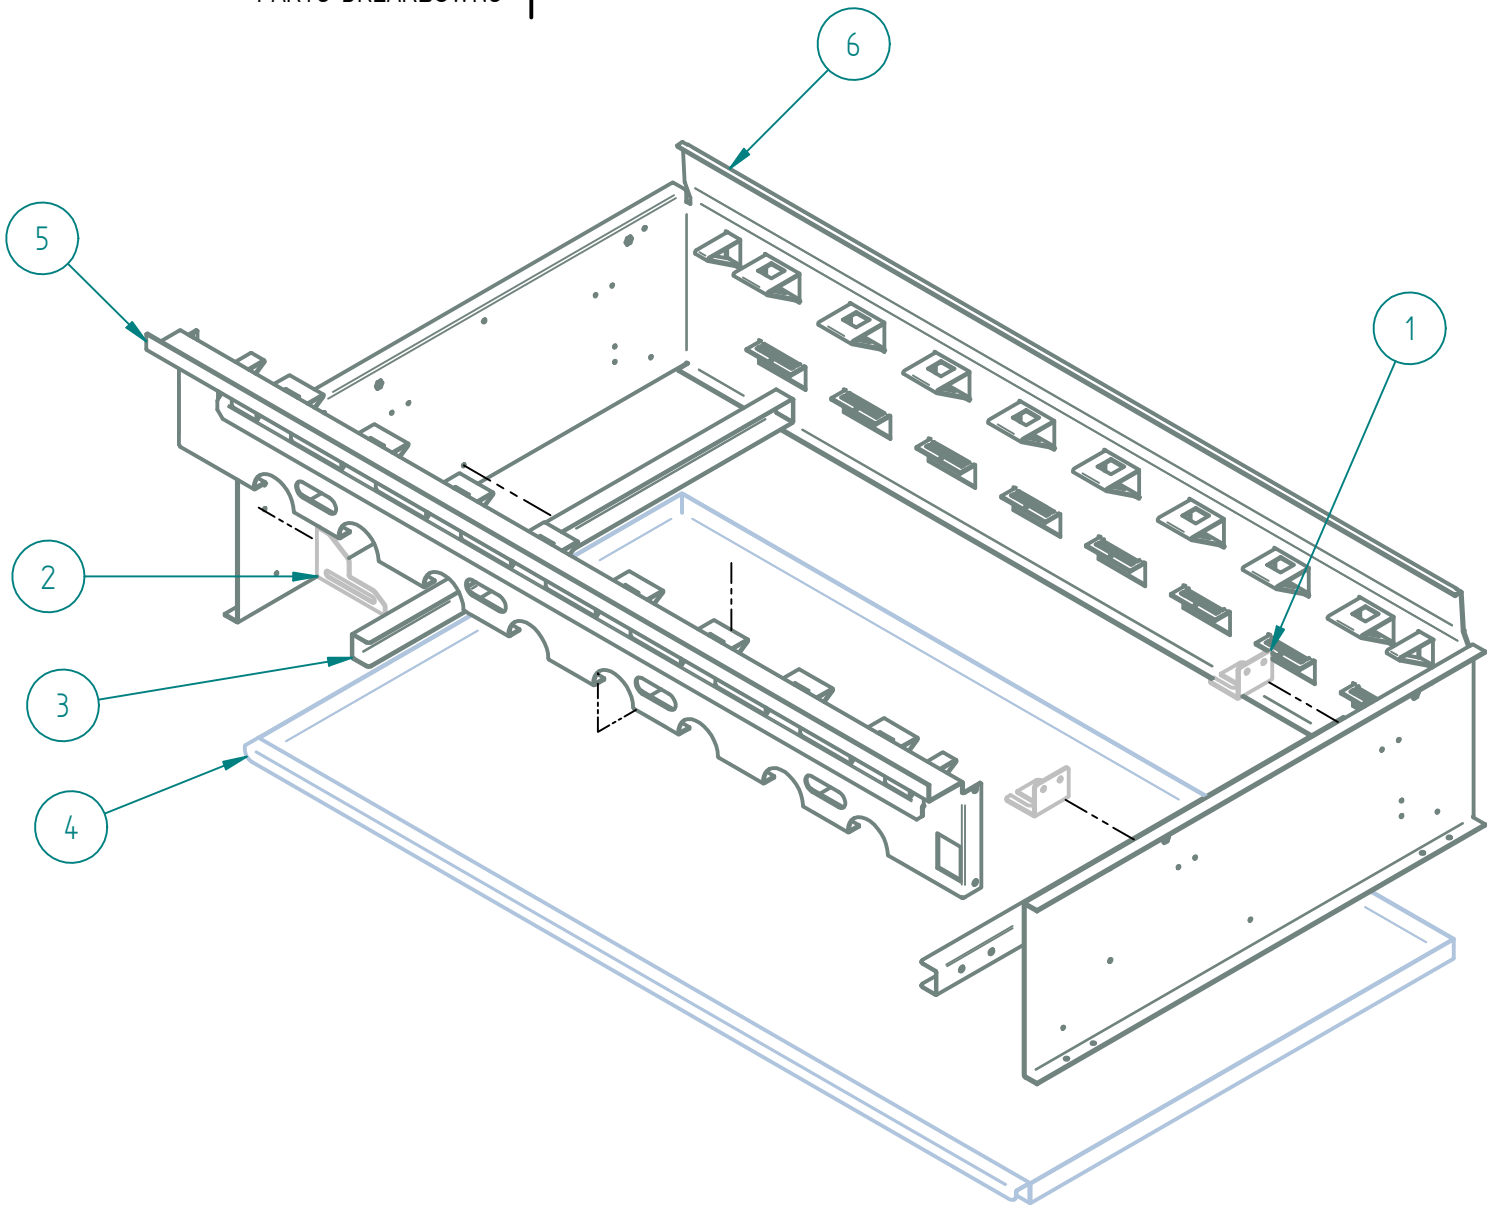

DESPIECE

PARTS BREAKDOWNS

SRRB-48 NG

Item	Description	Qty
1	OUTER PANEL SRRB - 48	1
2	INNER PANEL RB-48"	1
3	GAS SYSTEM RB - 48" NG	1
4	SIERRA KNOB	8
5	SS SCREW HEAD TRUSS M6-12	4

DESPIECE

# S903127004 OUTER PANEL SRRB-48

PARTS BREAKDOWNS

Item	Subject	Qty
1	LEFT OUTER PANEL	1
2	RIGHT OUTER PANEL	1
3	COMMAND PANEL 48" SIERRA	1
4	FRONT TOP TABLE 48" SIERRA	1
5	CHIMNEY 48" SIERRA	1
6	IRON ANGLED RADIANT	8
7	IRON TOP GRATE BBQ	16
8	"U" BBQ 48 HD	1
9	LEG SUPPORT 48"	2
10	SIERRA NAME PLATE	1
11	ADJUSTABLE FEET 4-6" SS $\phi$ 2"	4
12	GREASE COLLECT BBQ 48"	1
13	INNER SIDE COMPLEMENT	2

# S903128002 INNER PANEL RB-48

PARTS BREAKDOWNS

Item	Description	Qty
1	SIDE MANIFOLD SUPPORT	2
2	FRONT MANIFOLD SUPPORT	1
3	TRAY SLIDERS	2
4	TRAY COLLECTOR 48"	1
5	INNER FRONT BBQ 48 ASSEMBLY	1
6	INNER REAR BBQ-48 ASSEMBLY	1

# S903129001 GAS SYSTEM RB - 48 NG

PARTS BREAKDOWNS

Item	Description	Qty
1	COMPLETE MANIFOLD BBQ 48	1
2	TOP VALVE	8
3	TAP PIPE	8
4	FLUTE BURNER	8
5	DOUBLE PILOT VALVE AP6-1	4
6	SS FLEX PIPE 350	8
7	ELBOW 90° 1/8" NPT CC A91021	16
8	PILOT TIP A73007	8
9	MALE ORIFICE # 50	8