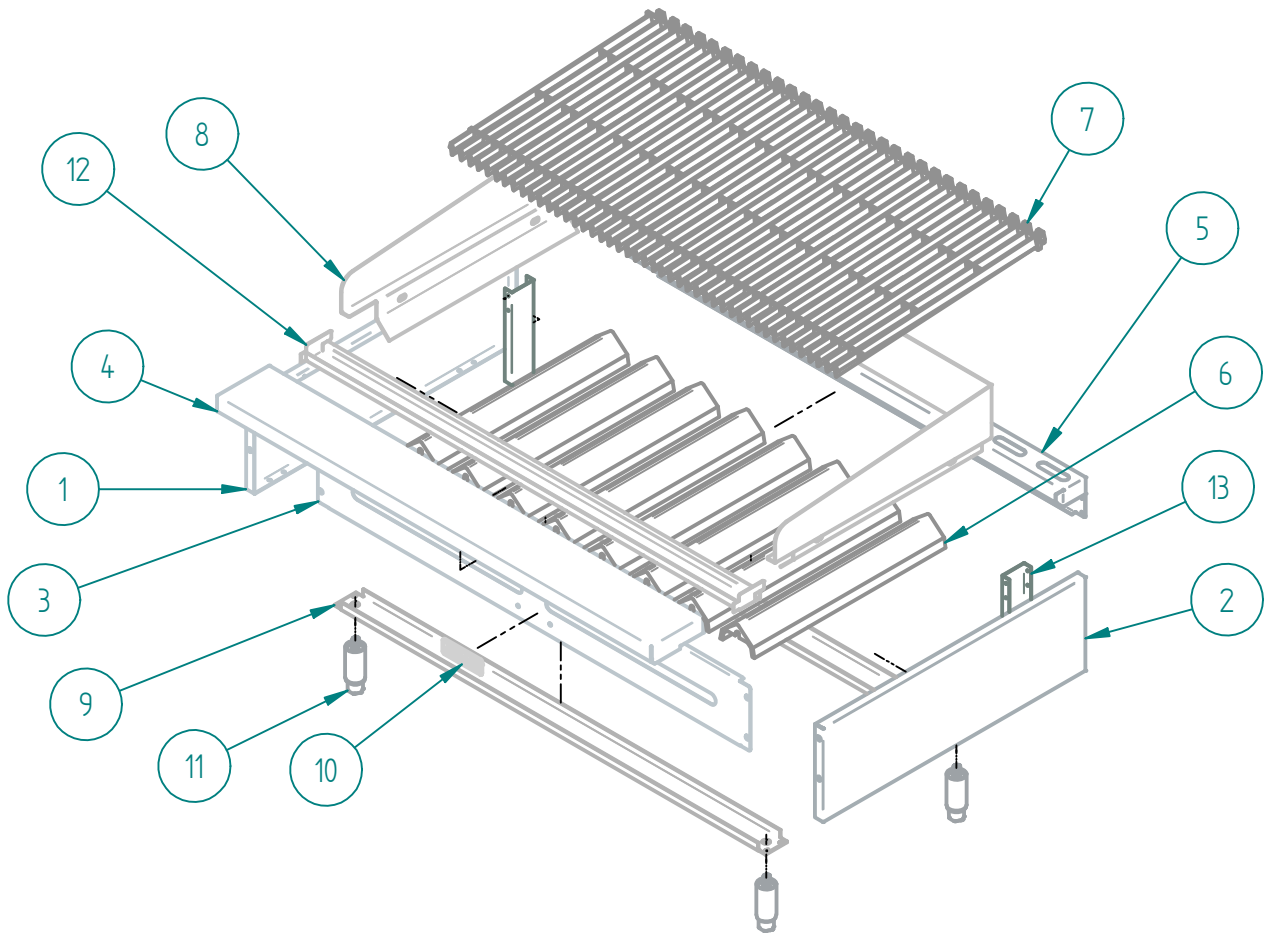

DESPIECE

PARTS BREAKDOWNS

SRRB-48 NG

Item	Description	Qty
1	OUTER PANEL SRRB - 48	1
2	INNER PANEL RB-48"	1
3	GAS SYSTEM RB - 48" NG	1
4	SIERRA KNOB	8
5	SS SCREW HEAD TRUSS M6-12	4

DESPIECE

# S903127004 OUTER PANEL SRRB-48

PARTS BREAKDOWNS

Item	Subject	Qty
1	LEFT OUTER PANEL	1
2	RIGHT OUTER PANEL	1
3	COMMAND PANEL 48" SIERRA	1
4	FRONT TOP TABLE 48" SIERRA	1
5	CHIMNEY 48" SIERRA	1
6	IRON ANGLED RADIANT	8
7	IRON TOP GRATE BBQ	16
8	"U" BBQ 48 HD	1
9	LEG SUPPORT 48"	2
10	SIERRA NAME PLATE	1
11	ADJUSTABLE FEET 4-6" SS $\phi$ 2"	4
12	GREASE COLLECT BBQ 48"	1
13	INNER SIDE COMPLEMENT	2

# S903128002 INNER PANEL RB-48

PARTS BREAKDOWNS

Item	Description	Qty
1	SIDE MANIFOLD SUPPORT	2
2	FRONT MANIFOLD SUPPORT	1
3	TRAY SLIDERS	2
4	TRAY COLLECTOR 48"	1
5	INNER FRONT BBQ 48 ASSEMBLY	1
6	INNER REAR BBQ-48 ASSEMBLY	1

# S903129001 GAS SYSTEM RB - 48 NG

PARTS BREAKDOWNS

Item	Description	Qty
1	COMPLETE MANIFOLD BBQ 48	1
2	TOP VALVE	8
3	TAP PIPE	8
4	FLUTE BURNER	8
5	DOUBLE PILOT VALVE AP6-1	4
6	SS FLEX PIPE 350	8
7	ELBOW 90° 1/8" NPT CC A91021	16
8	PILOT TIP A73007	8
9	MALE ORIFICE # 50	8