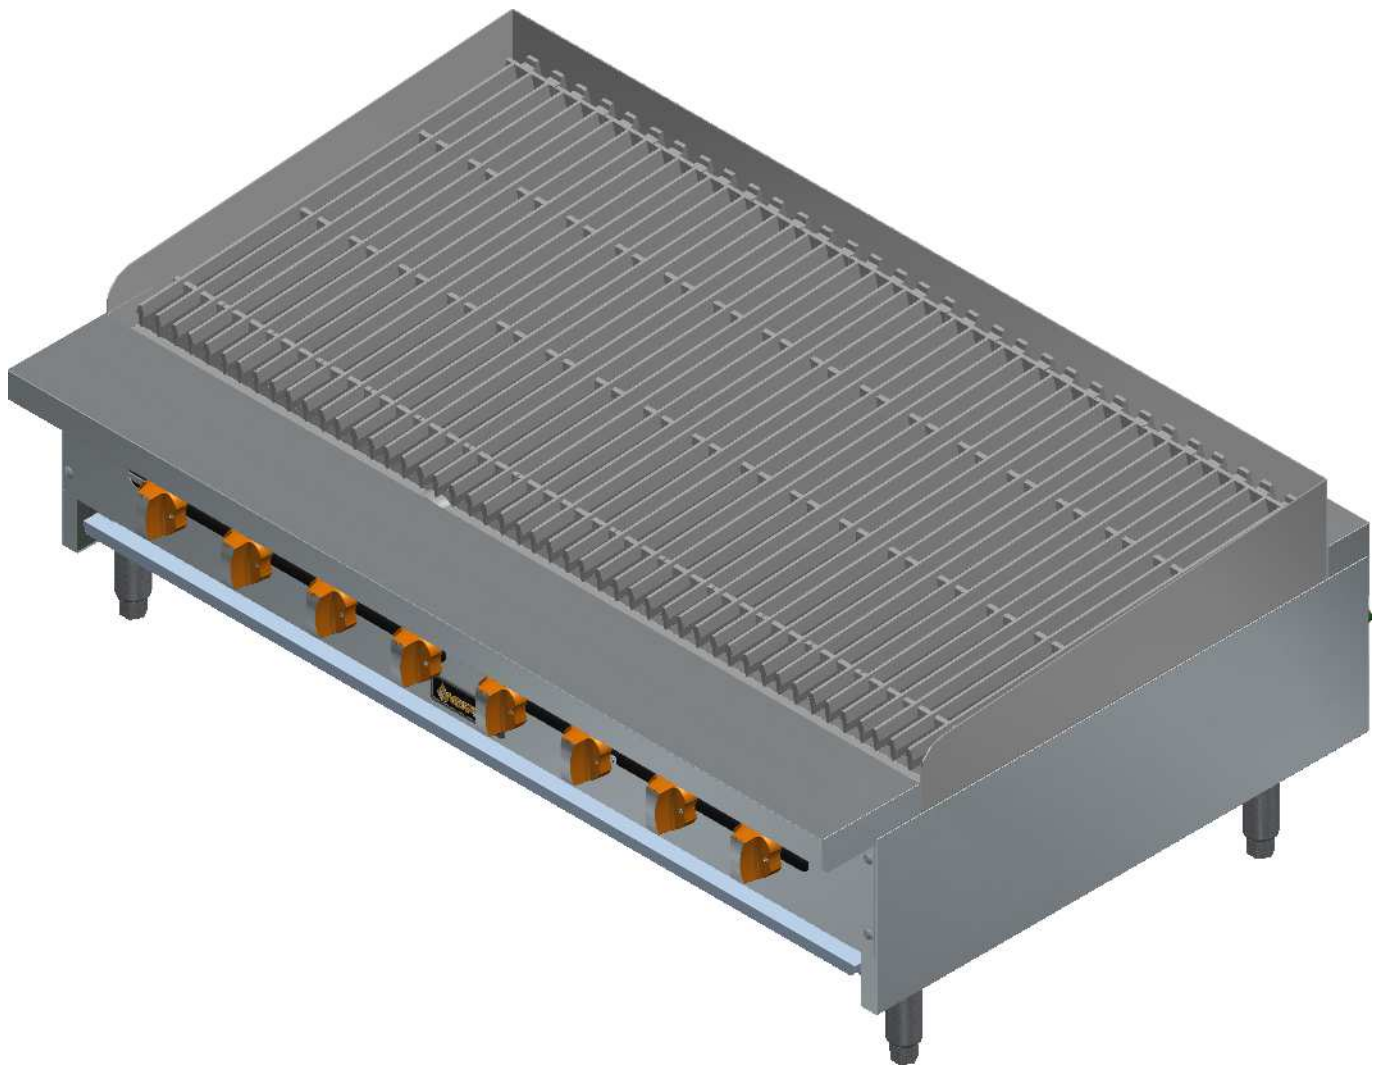

DESPIECE

PARTS BREAKDOWNS

SRRB-48 NG

Item	Description	Qty
1	OUTER PANEL SRRB - 48	1
2	INNER PANEL RB-48"	1
3	GAS SYSTEM RB - 48" NG	1
4	SIERRA KNOB	8
5	SS SCREW HEAD TRUSS M6-12	4

DESPIECE

# S903127004 OUTER PANEL SRRB-48

PARTS BREAKDOWNS

Item	Subject	Qty
1	LEFT OUTER PANEL	1
2	RIGHT OUTER PANEL	1
3	COMMAND PANEL 48" SIERRA	1
4	FRONT TOP TABLE 48" SIERRA	1
5	CHIMNEY 48" SIERRA	1
6	IRON ANGLED RADIANT	8
7	IRON TOP GRATE BBQ	16
8	"U" BBQ 48 HD	1
9	LEG SUPPORT 48"	2
10	SIERRA NAME PLATE	1
11	ADJUSTABLE FEET 4-6" SS $\phi$ 2"	4
12	GREASE COLLECT BBQ 48"	1
13	INNER SIDE COMPLEMENT	2

# S903128002 INNER PANEL RB-48

PARTS BREAKDOWNS

Item	Description	Qty
1	SIDE MANIFOLD SUPPORT	2
2	FRONT MANIFOLD SUPPORT	1
3	TRAY SLIDERS	2
4	TRAY COLLECTOR 48"	1
5	INNER FRONT BBQ 48 ASSEMBLY	1
6	INNER REAR BBQ-48 ASSEMBLY	1

# S903129001 GAS SYSTEM RB - 48 NG

PARTS BREAKDOWNS

Item	Description	Qty
1	COMPLETE MANIFOLD BBQ 48	1
2	TOP VALVE	8
3	TAP PIPE	8
4	FLUTE BURNER	8
5	DOUBLE PILOT VALVE AP6-1	4
6	SS FLEX PIPE 350	8
7	ELBOW 90° 1/8" NPT CC A91021	16
8	PILOT TIP A73007	8
9	MALE ORIFICE # 50	8