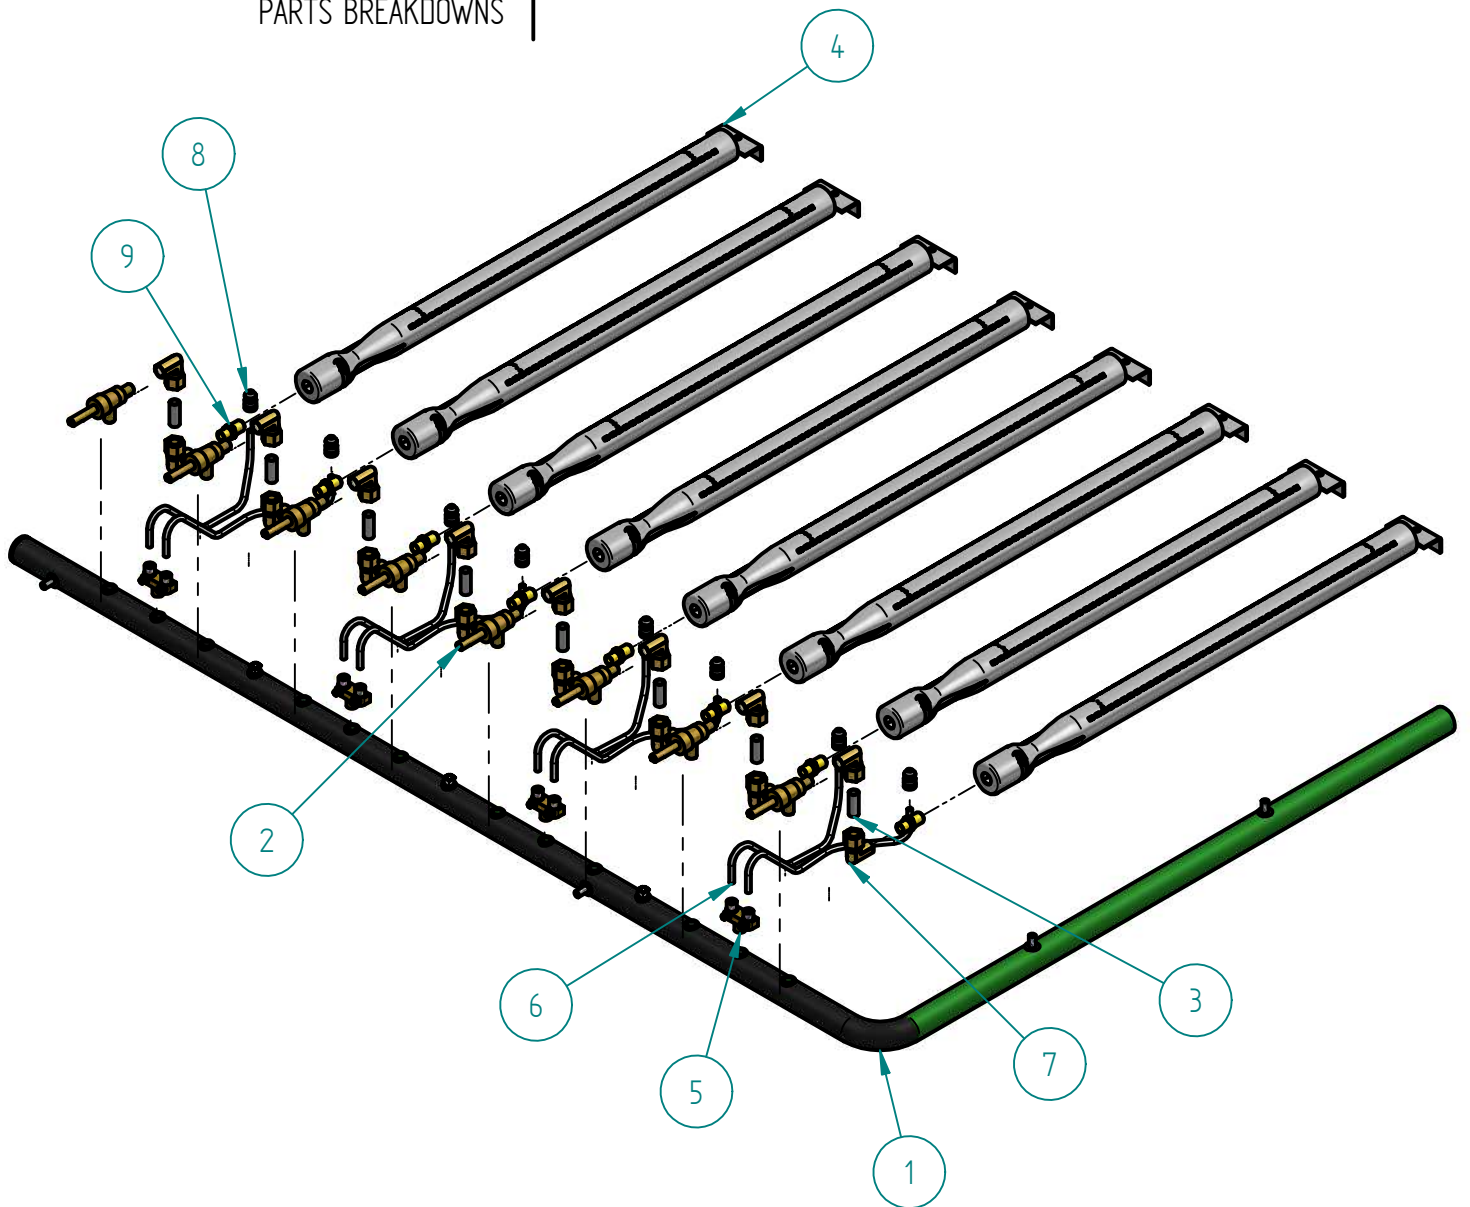

DESPIECE

PARTS BREAKDOWNS

SRRB-48 NG

Item	Description	Qty
1	OUTER PANEL SRRB - 48	1
2	INNER PANEL RB-48"	1
3	GAS SYSTEM RB - 48" NG	1
4	SIERRA KNOB	8
5	SS SCREW HEAD TRUSS M6-12	4

DESPIECE

# S903128002 INNER PANEL RB-48

PARTS BREAKDOWNS

Item	Description	Qty
1	SIDE MANIFOLD SUPPORT	2
2	FRONT MANIFOLD SUPPORT	1
3	TRAY SLIDERS	2
4	TRAY COLLECTOR 48"	1
5	INNER FRONT BBQ 48 ASSEMBLY	1
6	INNER REAR BBQ-48 ASSEMBLY	1

# S903129001 GAS SYSTEM RB - 48 NG

PARTS BREAKDOWNS

Item	Description	Qty
1	COMPLETE MANIFOLD BBQ 48	1
2	TOP VALVE	8
3	TAP PIPE	8
4	FLUTE BURNER	8
5	DOUBLE PILOT VALVE AP6-1	4
6	SS FLEX PIPE 350	8
7	ELBOW 90° 1/8" NPT CC A91021	16
8	PILOT TIP A73007	8
9	MALE ORIFICE # 50	8