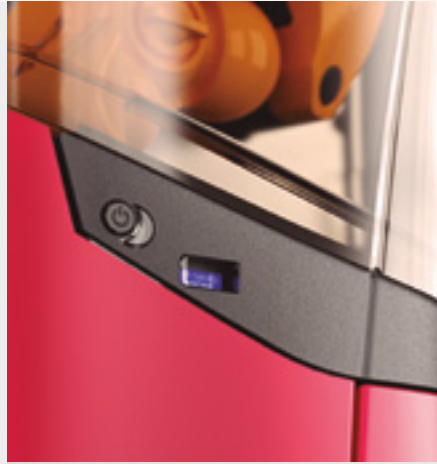

zumex®

Minex

The most attractive and combinable juicer

With its design, size and twelve available colors, **it fits perfectly in any location** and is ideal for small bars and cafes where elegance is paramount.

Everything in the smallest space

- Small size.
- Integrated peel bucket.
- Easy disassembly.
- Convertible container for continuous removal on countertop.

No complications

- Simple "Push Button" operation.
- **Digital display** and orange counter.
- 2 operating modes:

Self-Service tap to serve in a cup.
Integrated jar.

With Original System and ASP anti-bacterial system.

Type of consumption

Available in 12 colors

Green

Orange

Ruby Red

White