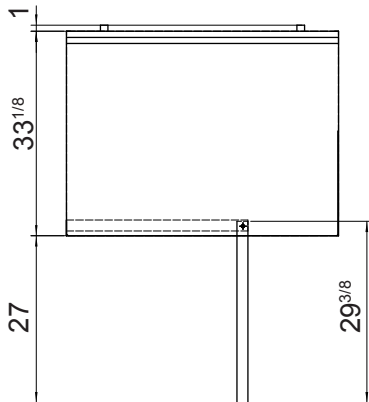

SPECIFICATIONS

Models	Door	Capacity (Cu.Ft.)	Shelves	Casters (inch)	Amps (A)	Voltage (V/Hz/Ph)	HP	Refrigerant	Exterior Dimensions (inch)	Net Weight (lb)	Gross Weight (lb)
MGF44GR	1	9.7	2	5	2.3	115/60/1	1/7+	R290	44×34×40 ^{7/10}	234	298
MGF67GR	2	18.5	4	5	2.8	115/60/1	1/5	R290	67×34×40 ^{7/10}	326	410

PLAN VIEW

MGF44GR

MGF67GR

SIDE VIEW

Casters

Epoxy shelves

Rear grate