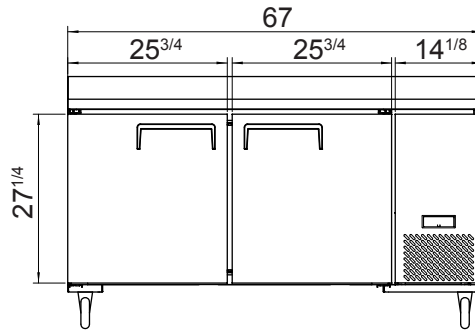

"WE MAKE THE KITCHEN BETTER!"

ATOSA USA, INC.

Toll Free: 855-855-0399 Email: info@atosausa.com

www.atosa.com | www.atosausa.com

California, Colorado, Florida, Georgia, Illinois,

New Jersey, Ohio, Texas, Washington

SPECIFICATIONS

Models	Door	Capacity (Cu.Ft.)	Shelves	Casters (inch)	Amps (A)	Voltage (V/Hz/Ph)	HP	Refrigerant	Exterior Dimensions (inch)	Net Weight (lb)	Gross Weight (lb)
MGF44GR	1	9.7	2	5	2.3	115/60/1	1/7+	R290	44×34×40^{7/10}	234	298
MGF67GR	2	18.5	4	5	2.8	115/60/1	1/5	R290	67×34×40^{7/10}	326	410

PLAN VIEW

MGF67GR