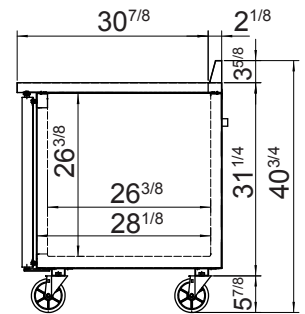

PLAN VIEW

SIDE VIEW