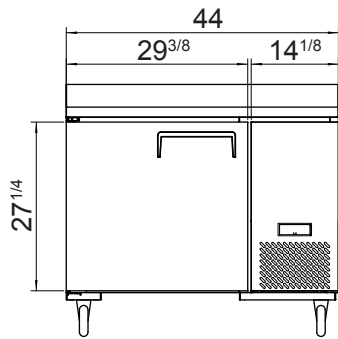

"WE MAKE THE KITCHEN BETTER!"

ATOSA USA, INC.

Toll Free: 855-855-0399 Email: info@atosausa.com

www.atosa.com | www.atosausa.com

California, Colorado, Florida, Georgia, Illinois,

New Jersey, Ohio, Texas, Washington

SPECIFICATIONS

Models	Door	Capacity (Cu.Ft.)	Shelves	Casters (inch)	Amps (A)	Voltage (V/Hz/Ph)	HP	Refrigerant	Exterior Dimensions (inch)	Net Weight (lb)	Gross Weight (lb)
MGF44GR	1	9.7	2	5	2.3	115/60/1	1/7+	R290	44×34×40^{7/10}	234	298
MGF67GR	2	18.5	4	5	2.8	115/60/1	1/5	R290	67×34×40^{7/10}	326	410

PLAN VIEW

MGF44GR