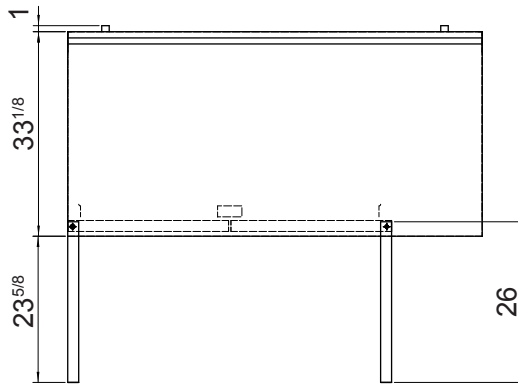

SPECIFICATIONS

Models	Door	Capacity (Cu.Ft.)	Shelves	Casters (inch)	Amps (A)	Voltage (V/Hz/Ph)	HP	Refrigerant	Exterior Dimensions (inch)	Net Weight (lb)	Gross Weight (lb)
MGF44GR	1	9.7	2	5	2.3	115/60/1	1/7+	R290	44×34×40 ^{7/10}	234	298
MGF67GR	2	18.5	4	5	2.8	115/60/1	1/5	R290	67×34×40 ^{7/10}	326	410

PLAN VIEW

MGF44GR

MGF67GR

SIDE VIEW

Casters

Epoxy shelves

Rear grate