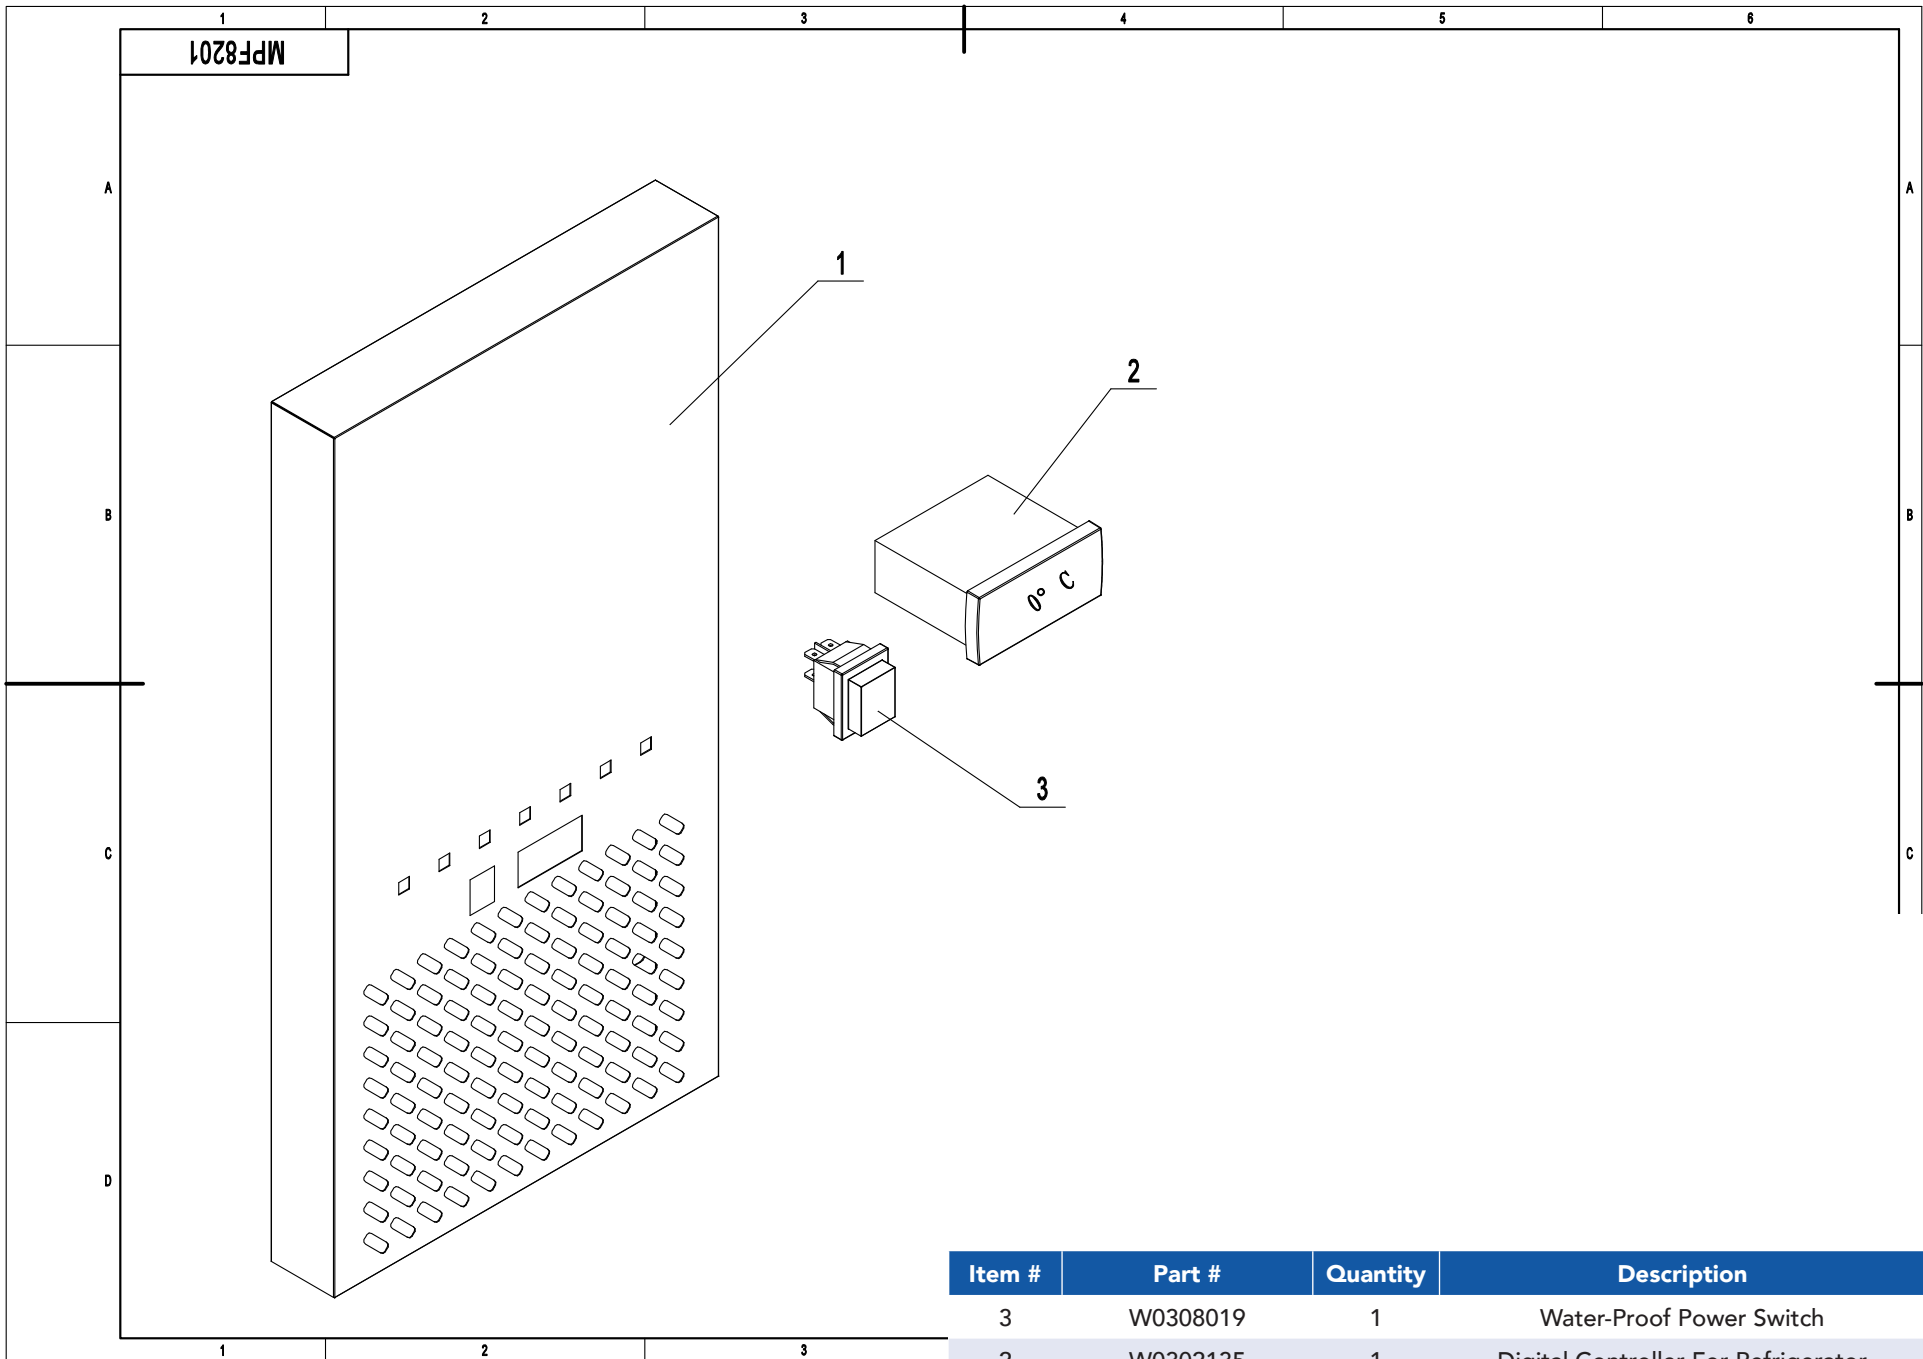

Item #	Part #	Quantity	Description
3	W0308019	1	Water-Proof Power Switch
2	W0302135	1	Digital Controller For Refrigerator
1	MPF82031705	1	Front Control Panel