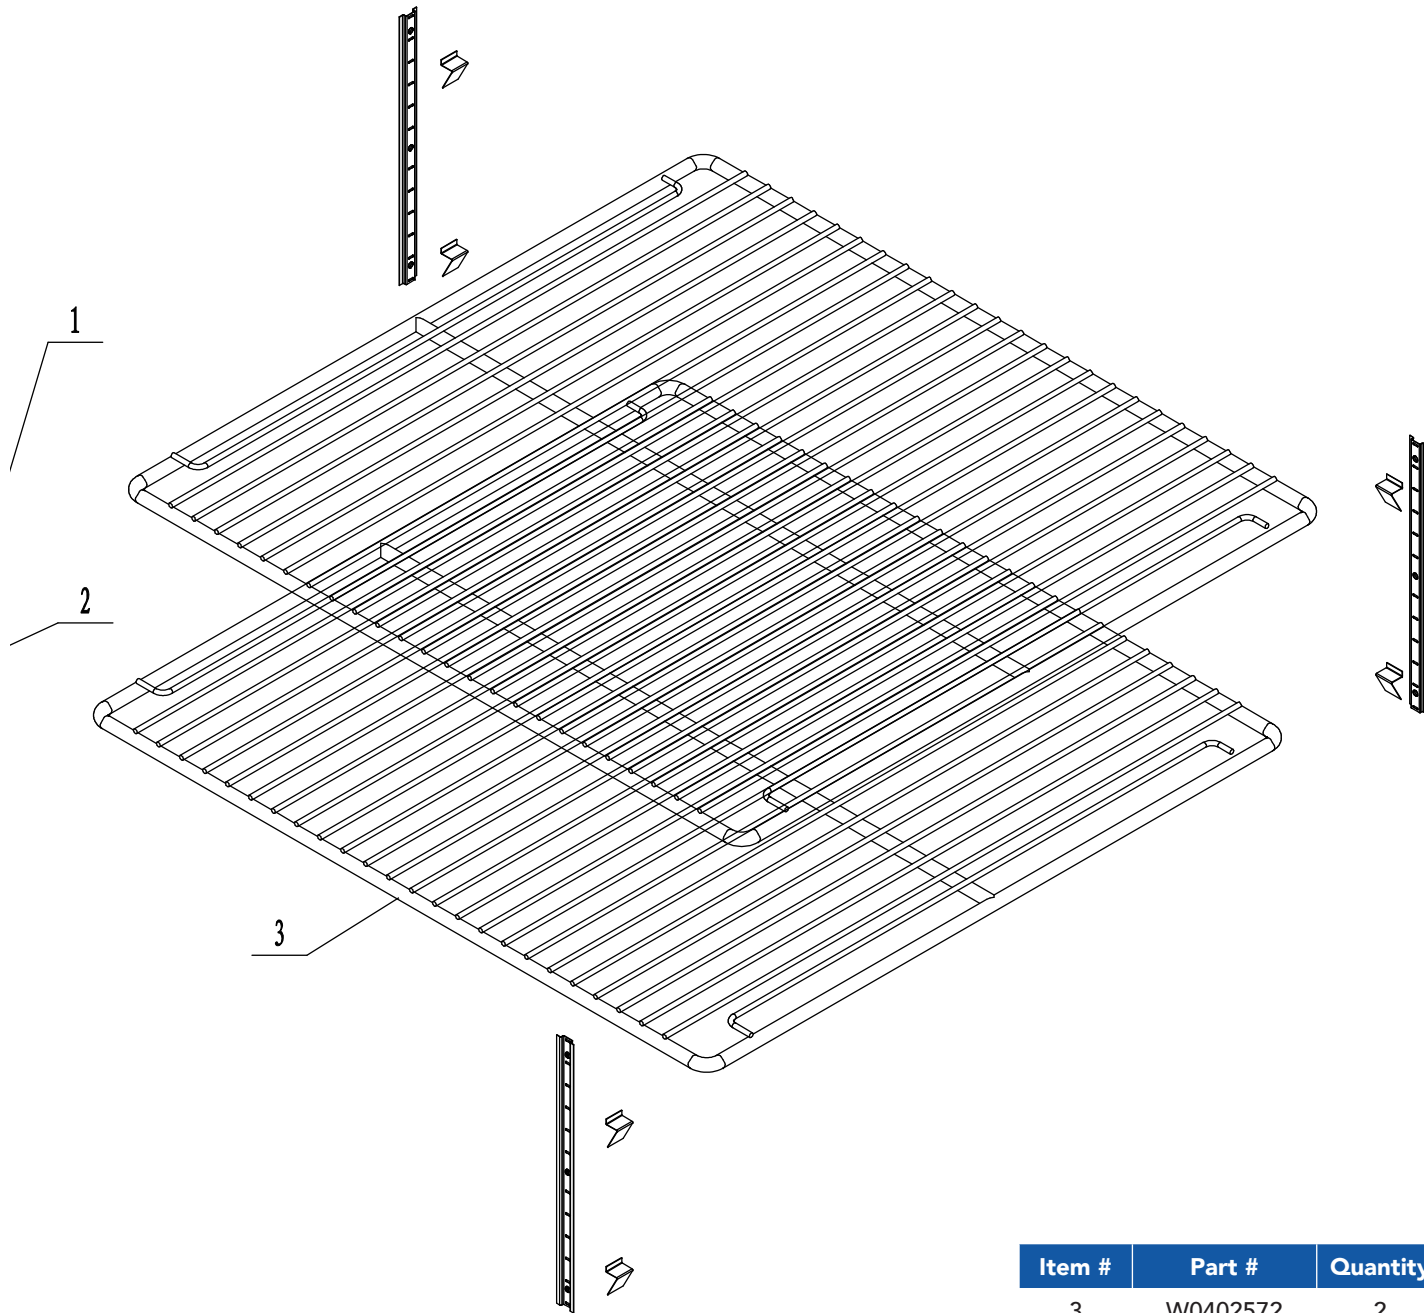

Item #	Part #	Quantity	Description
10	82032903	1	Right Hinge For Lid
9	MPF8202AJ01	1	Long Lid - Left
8	W0503008	4	M4 Nut For Lid
7	82032902	1	Left Hinge For Lid
6	82011703	1	Airflow Duct Cover
5	82011704	1	Main Airflow Channel
4	82011701	1	Airflow Channel
3	W0499215	1	Cutting Board
2	82012701	2	Bracket For Cutting Board
1	MPF8201FF01	1	Top of the Pizza Table

Item #	Part #	Quantity	Description
7	W0404564	1	Door Gasket
6	W0604027	1	Left Top Hinge
5	W0409845	1	Door Shaft Sleeve Top
4	W0604922	1	Door Spring Rod
3	W0409843	1	Door Shaft Sleeve Bottom
2	W0604029	1	Left Bottom Hinge
1	MSF8201FC01	1	Door Body Assembly - Right