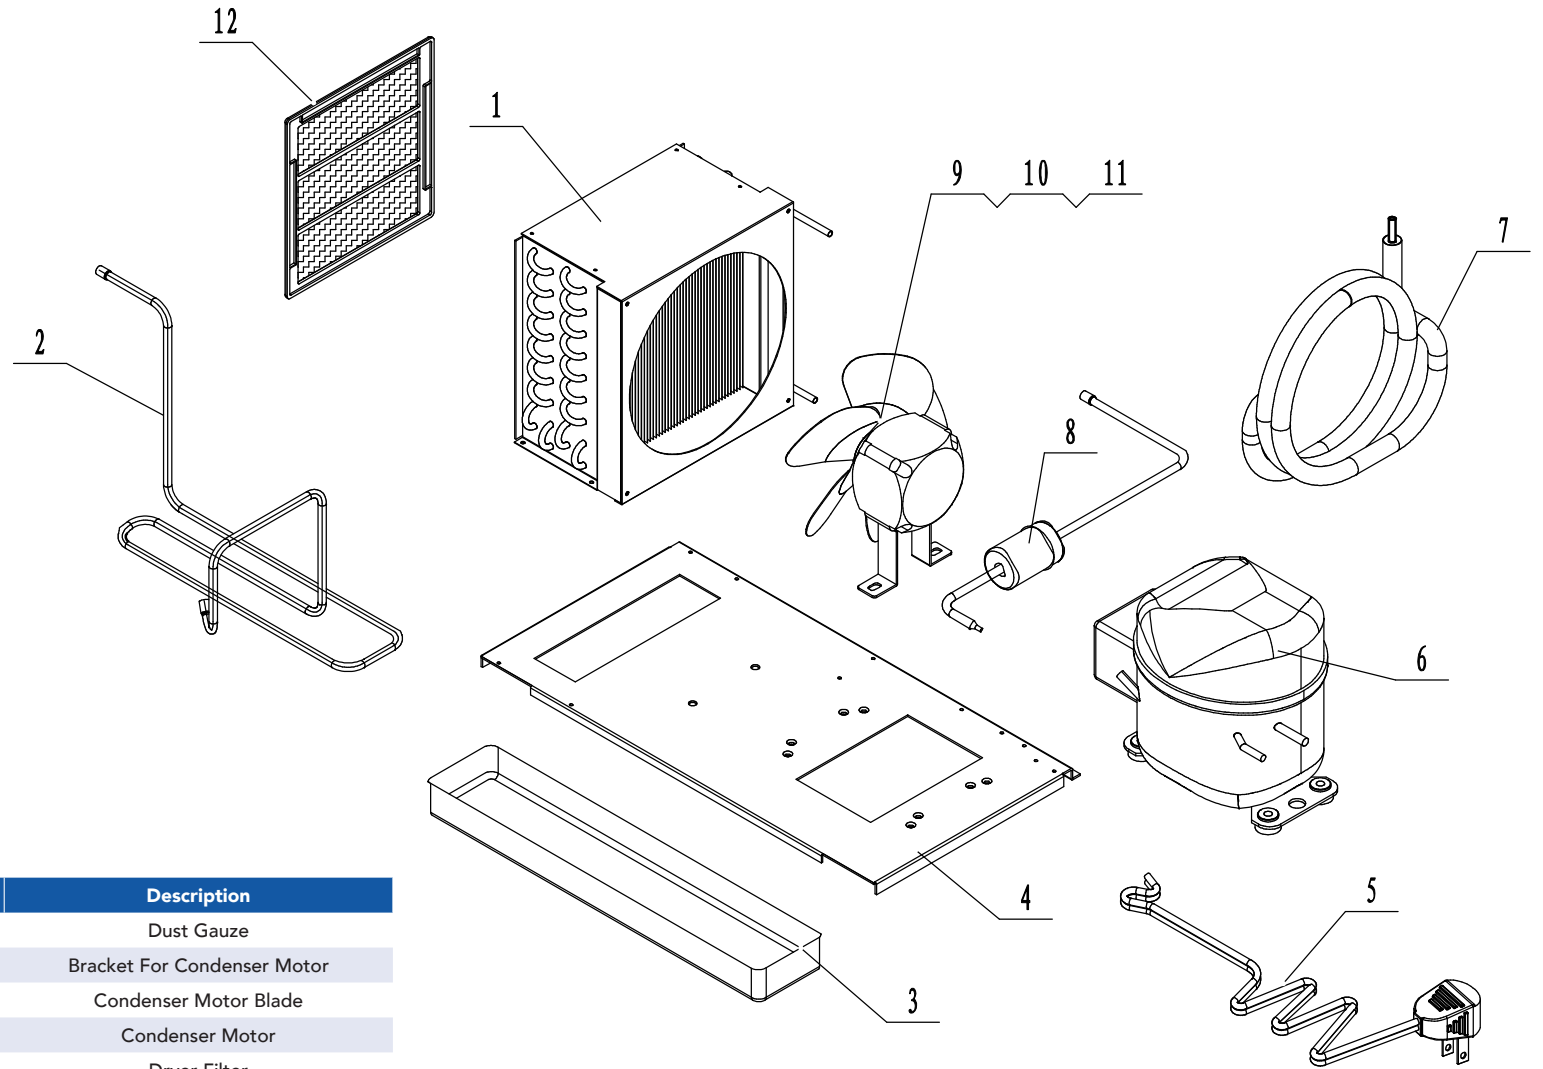

Item #	Part #	Quantity	Description
10	82032903	1	Right Hinge For Lid
9	MPF8202AJ01	1	Long Lid - Left
8	W0503008	4	M4 Nut For Lid
7	82032902	1	Left Hinge For Lid
6	82011703	1	Airflow Duct Cover
5	82011704	1	Main Airflow Channel
4	82011701	1	Airflow Channel
3	W0499215	1	Cutting Board
2	82012701	2	Bracket For Cutting Board
1	MPF8201FF01	1	Top of the Pizza Table

Item #	Part #	Quantity	Description
7	W0404564	1	Door Gasket
6	W0604027	1	Left Top Hinge
5	W0409845	1	Door Shaft Sleeve Top
4	W0604922	1	Door Spring Rod
3	W0409843	1	Door Shaft Sleeve Bottom
2	W0604029	1	Left Bottom Hinge
1	MSF8201FC01	1	Door Body Assembly - Right

Item #	Part #	Quantity	Description
3	W0402572	2	Shelf
2	00600013	4	Pilaster For Shelf
1	66490313	8	Shelf Support Clip

Item #	Part #	Quantity	Description
5	82011914	1	Side Protect Cover
4	W0402576	1	Rear Protect Barrier
3	B0604006	2	Caster - 5" Wheel
2	B0604007	2	Caster - 5" Wheel With Bracket
1	MPF8201FA01	1	Cabinet Body Assembly