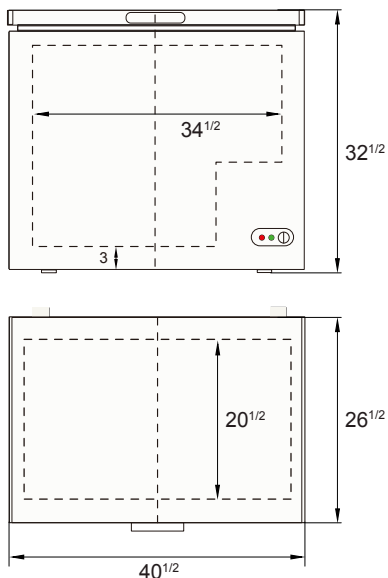

SPECIFICATIONS

Models	Door	Capacity (Cu.Ft.)	Casters (inch)	Watts (W)	Amps (A)	Voltage (V/Hz/Ph)	HP	Refrigerant	Interior Dimensions (inch)	Exterior Dimensions (inch)	Net Weight (lb)	Gross Weight (lb)
MWF9007	1	7	1	115	1.0	115/60/1	1/8	R600a	32 × 14 ^{3/4} × 27	37 ^{4/5} × 20 ^{3/5} × 32 ^{1/2}	88	95
MWF9010GR	1	9.6	1	173	1.5	115/60/1	1/5	R600a	34 ^{1/2} × 20 ^{1/2} × 27	40 ^{1/2} × 26 ^{1/2} × 32 ^{1/2}	114	127
MWF9016GR	1	15.9	1	300	2.6	115/60/1	1/5	R290	54 ^{1/2} × 20 ^{1/2} × 27	60 ^{3/10} × 26 ^{1/2} × 32 ^{1/2}	151	165

PLAN VIEW

MWF9010GR

MWF9016GR